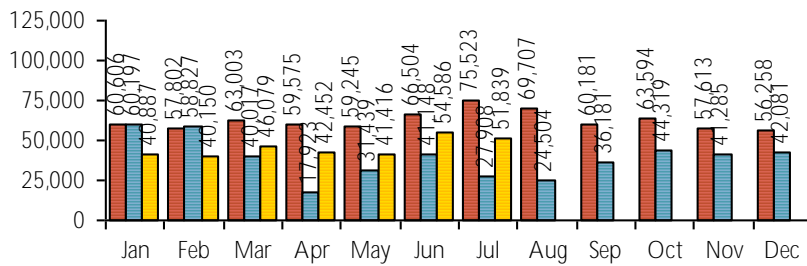

LOGAN LIBRARY MONTHLY REPORT JULY 2021

VISITS

Patron Exit Count: 10,691

New cards this month: 266
Cards renewed this month: 214
Total Library Card Holders: 23,191
Inside of Logan: 19,528
Outside of Logan: 1,061
ILL and System cards: 2,601

2019 2020 2021

Online Visits: 79,829

2019 2020 2021

Average minutes per visit: 1:17

Website Traffic Details:

CIRCULATION

Online Circulation: 12,184

2019 2020 2021

Overdrive: 11,952
 RBDigital Magazines: 0
 Freegal Streaming: 13
 Freegal Downloads: 56
 Hoopla: 163 #####

Physical Circulation: 51,839

2019 2020 2021

Average Physical Circulation: 2,254
 Highest day: 3,395 on Wed, Jul 7