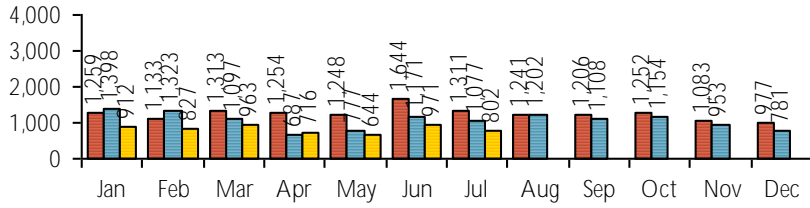

2019 2020 2021

Online Visits: 79,829

2019 2020 2021

Average minutes per visit: 1:17

Website Traffic Details:

CIRCULATION

Online Circulation: 12,184

2019 2020 2021

Self Checkout Kiosk

checkout desk

successful logins:	1,166
unsuccessful logins:	58
successful checkouts:	1,170

Information desk

successful checkouts	401	successful patrons	120
successful renewals	28	patrons refused	7
checkouts refused	9		

SERVICES

Computer Sessions: 667

research spec coll express adult

2019 2020 2021

Reference Transactions: 802

2019 2020 2021

Other Service Transactions: 903

2019 2020 2021

computer/printing directional/policy
other reference

Pick-it-Up : 32
Books by Mail : 6

Purchased Database Usage

Consumer Reports

2019 2020 2021

Niche Academy

2019 2020 2021

Creativebug Portal