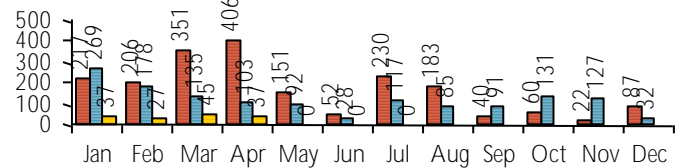

SERVICES

Computer Sessions: 667

research spec coll express adult

2019 2020 2021

Reference Transactions: 802

2019 2020 2021

Other Service Transactions: 903

2019 2020 2021

computer/printing directional/policy
other reference

Pick-it-Up : 32
Books by Mail : 6

Purchased Database Usage

Consumer Reports

2019 2020 2021

Niche Academy

2019 2020 2021

Creativebug Portal

2019 2020 2021

UniversalClass

2019 2020 2021

Mango Languages

2019 2020 2021

Scheduled Meeting Room Usage

(No scheduled meeting room usage at this time)

HOLDINGS