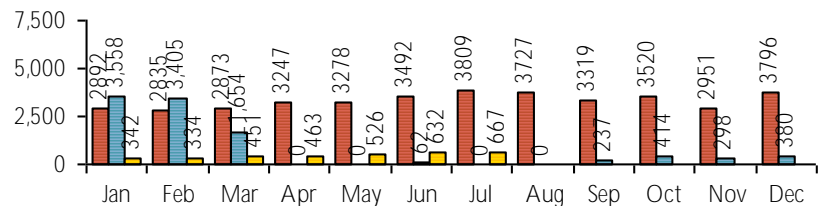

2019 2020 2021

Online Visits: 79,829

2019 2020 2021

Average minutes per visit: 1:17

Website Traffic Details:

CIRCULATION

Online Circulation: 12,184

2019 2020 2021

Overdrive: 11,952
 RBDigital Magazines: 0
 Freegal Streaming: 13
 Freegal Downloads: 56
 Hoopla: 163 #####

Physical Circulation: 51,839

2019 2020 2021

Average Physical Circulation: 2,254
 Highest day: 3,395 on Wed, Jul 7

Self Checkout Kiosk

checkout desk

successful logins:	1,166
unsuccessful logins:	58
successful checkouts:	1,170

Information desk

successful checkouts	401	successful patrons	120
successful renewals	28	patrons refused	7
checkouts refused	9		

SERVICES

Computer Sessions: 667

research spec coll express adult

2019 2020 2021

Reference Transactions: 802

2019 2020 2021

Other Service Transactions: 903

2019 2020 2021