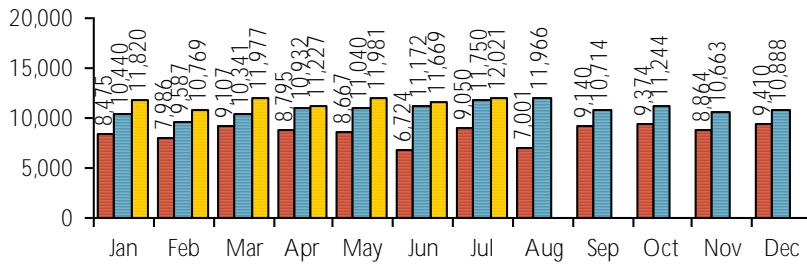

LOGAN LIBRARY MONTHLY REPORT JULY 2021

VISITS

Patron Exit Count: 10,691

New cards this month: 266
Cards renewed this month: 214
Total Library Card Holders: 23,191
Inside of Logan: 19,528
Outside of Logan: 1,061
ILL and System cards: 2,601

2019 2020 2021

Online Visits: 79,829

2019 2020 2021

Average minutes per visit: 1:17

Website Traffic Details:

CIRCULATION

Online Circulation: 12,184

2019 2020 2021

Overdrive: 11,952
 RBDigital Magazines: 0
 Freegal Streaming: 13
 Freegal Downloads: 56
 Hoopla: 163 #####

Physical Circulation: 51,839

2019 2020 2021

Average Physical Circulation: 2,254
 Highest day: 3,395 on Wed, Jul 7