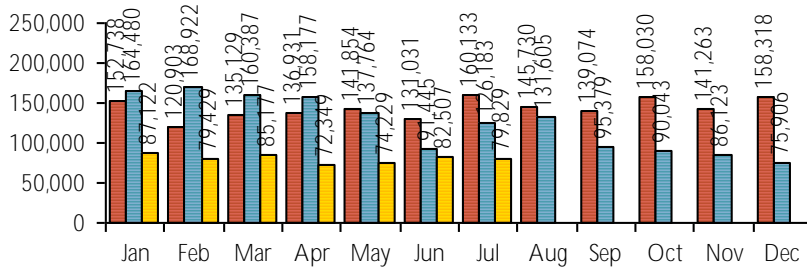

LOGAN LIBRARY MONTHLY REPORT JULY 2021

VISITS

Patron Exit Count: 10,691

New cards this month: 266
Cards renewed this month: 214
Total Library Card Holders: 23,191
Inside of Logan: 19,528
Outside of Logan: 1,061
ILL and System cards: 2,601

2019 2020 2021

Online Visits: 79,829

2019 2020 2021

Average minutes per visit: 1:17

Website Traffic Details:

CIRCULATION

Online Circulation: 12,184

2019 2020 2021

Overdrive: 11,952
 RBDigital Magazines: 0
 Freegal Streaming: 13
 Freegal Downloads: 56
 Hoopla: 163 #####

Physical Circulation: 51,839

2019 2020 2021

Average Physical Circulation: 2,254
 Highest day: 3,395 on Wed, Jul 7