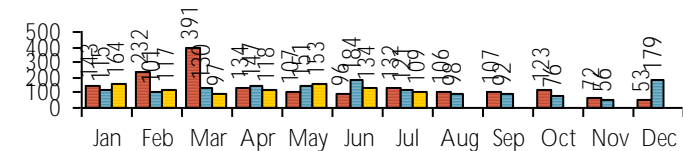

2019 2020 2021

UniversalClass

2019 2020 2021

Mango Languages

2019 2020 2021

Scheduled Meeting Room Usage

(No scheduled meeting room usage at this time)

HOLDINGS