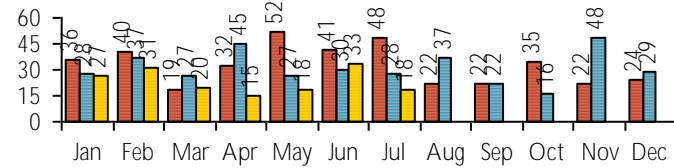

Self Checkout Kiosk

checkout desk

successful logins:	1,166
unsuccessful logins:	58
successful checkouts:	1,170

Information desk

successful checkouts	401	successful patrons	120
successful renewals	28	patrons refused	7
checkouts refused	9		

SERVICES

Computer Sessions: 667

research spec coll express adult

2019 2020 2021

Reference Transactions: 802

2019 2020 2021

Other Service Transactions: 903

2019 2020 2021

computer/printing directional/policy
other reference

Pick-it-Up : 32
Books by Mail : 6

Purchased Database Usage

Consumer Reports

2019 2020 2021

Niche Academy

2019 2020 2021

Creativebug Portal