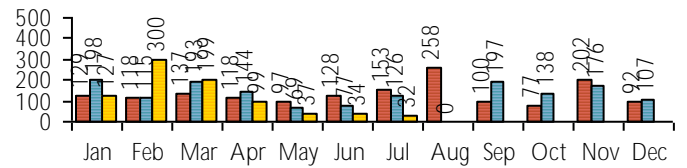

SERVICES

Computer Sessions: 667

research spec coll express adult

2019 2020 2021

Reference Transactions: 802

2019 2020 2021

Other Service Transactions: 903

2019 2020 2021

computer/printing directional/policy
other reference

Pick-it-Up : 32
Books by Mail : 6

Purchased Database Usage

Consumer Reports

2019 2020 2021

Niche Academy

2019 2020 2021

Creativebug Portal

2019 2020 2021

UniversalClass

2019 2020 2021

Mango Languages

2019 2020 2021

Scheduled Meeting Room Usage

(No scheduled meeting room usage at this time)

HOLDINGS