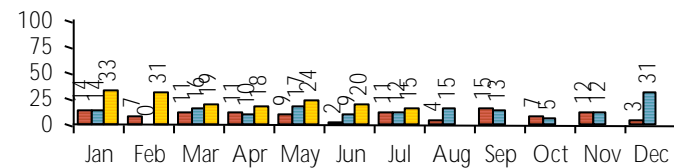

SERVICES

Computer Sessions: 667

research spec coll express adult

2019 2020 2021

Reference Transactions: 802

2019 2020 2021

Other Service Transactions: 903

2019 2020 2021

computer/printing directional/policy
other reference

Pick-it-Up : 32
Books by Mail : 6

Purchased Database Usage

Consumer Reports

2019 2020 2021

Niche Academy

2019 2020 2021

Creativebug Portal

2019 2020 2021

UniversalClass

2019 2020 2021

Mango Languages

2019 2020 2021

Scheduled Meeting Room Usage

(No scheduled meeting room usage at this time)

HOLDINGS