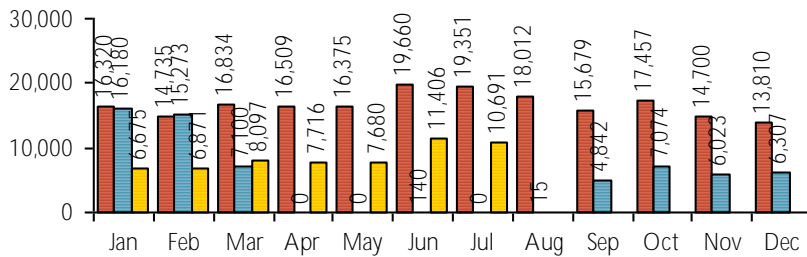

LOGAN LIBRARY MONTHLY REPORT JULY 2021

VISITS

Patron Exit Count: 10,691

New cards this month: 266
Cards renewed this month: 214
Total Library Card Holders: 23,191
Inside of Logan: 19,528
Outside of Logan: 1,061
ILL and System cards: 2,601

2019 2020 2021

Online Visits: 79,829

2019 2020 2021

Average minutes per visit: 1:17

Website Traffic Details:

CIRCULATION

Online Circulation: 12,184

2019 2020 2021

Overdrive: 11,952
 RBDigital Magazines: 0
 Freegal Streaming: 13
 Freegal Downloads: 56
 Hoopla: 163 #####

Physical Circulation: 51,839

2019 2020 2021

Average Physical Circulation: 2,254
 Highest day: 3,395 on Wed, Jul 7