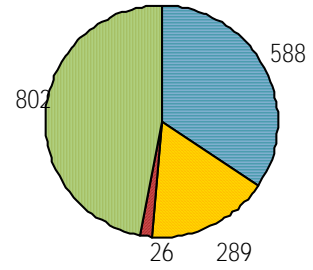

Self Checkout Kiosk

checkout desk

successful logins:	1,166
unsuccessful logins:	58
successful checkouts:	1,170

Information desk

successful checkouts	401	successful patrons	120
successful renewals	28	patrons refused	7
checkouts refused	9		

SERVICES

Computer Sessions: 667

research spec coll express adult

2019 2020 2021

Reference Transactions: 802

2019 2020 2021

Other Service Transactions: 903

2019 2020 2021

computer/printing directional/policy
other reference

Pick-it-Up : 32
Books by Mail : 6

Purchased Database Usage

Consumer Reports

2019 2020 2021

Niche Academy

2019 2020 2021

Creativebug Portal