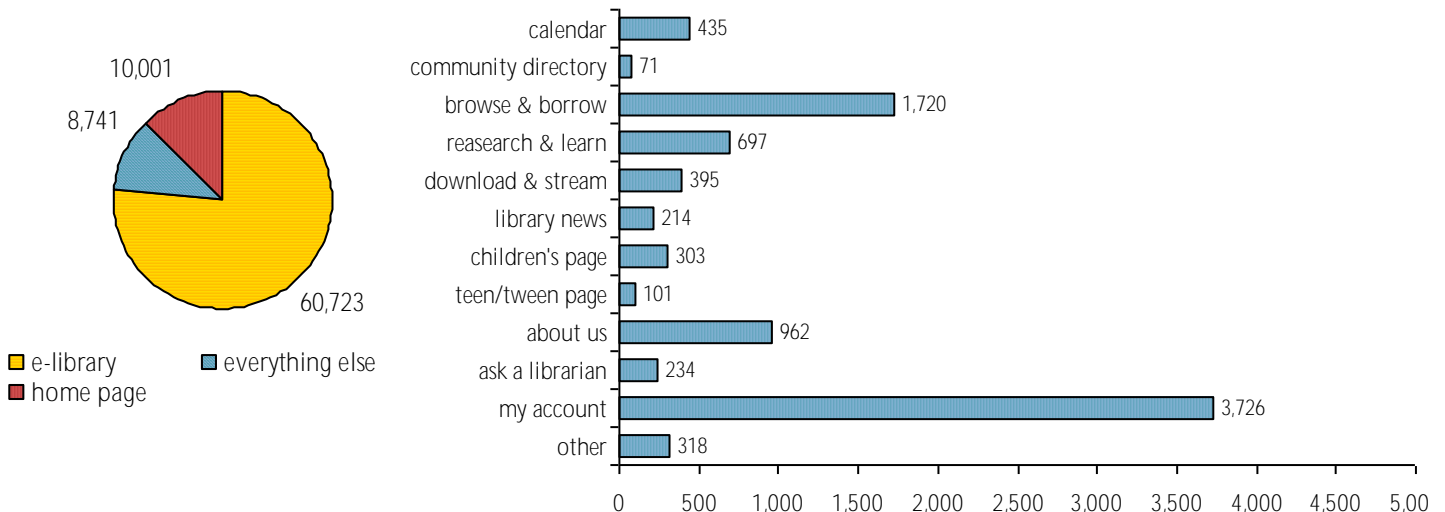

LOGAN LIBRARY MONTHLY REPORT JULY 2021

VISITS

Patron Exit Count: 10,691

New cards this month: 266
Cards renewed this month: 214
Total Library Card Holders: 23,191
Inside of Logan: 19,528
Outside of Logan: 1,061
ILL and System cards: 2,601

2019 2020 2021

Online Visits: 79,829

2019 2020 2021

Average minutes per visit: 1:17

Website Traffic Details:

CIRCULATION

Online Circulation: 12,184

2019 2020 2021

Overdrive: 11,952
 RBDigital Magazines: 0
 Freegal Streaming: 13
 Freegal Downloads: 56
 Hoopla: 163 #####

Physical Circulation: 51,839

2019 2020 2021

Average Physical Circulation: 2,254
 Highest day: 3,395 on Wed, Jul 7