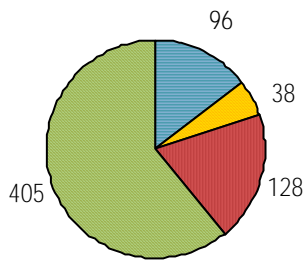

Overdrive: 11,952
 RBDigital Magazines: 0
 Freegal Streaming: 13
 Freegal Downloads: 56
 Hoopla: 163 #####

Physical Circulation: 51,839

2019 2020 2021

Average Physical Circulation: 2,254
 Highest day: 3,395 on Wed, Jul 7

Self Checkout Kiosk

checkout desk

successful logins:	1,166
unsuccessful logins:	58
successful checkouts:	1,170

Information desk

successful checkouts	401	successful patrons	120
successful renewals	28	patrons refused	7
checkouts refused	9		

SERVICES

Computer Sessions: 667

research spec coll express adult

2019 2020 2021

Reference Transactions: 802

2019 2020 2021

Other Service Transactions: 903

2019 2020 2021