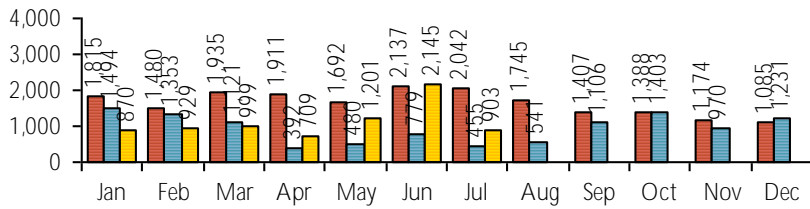

2019 2020 2021

Online Visits: 79,829

2019 2020 2021

Average minutes per visit: 1:17

Website Traffic Details:

CIRCULATION

Online Circulation: 12,184

2019 2020 2021

Self Checkout Kiosk

checkout desk

successful logins:	1,166
unsuccessful logins:	58
successful checkouts:	1,170

Information desk

successful checkouts	401	successful patrons	120
successful renewals	28	patrons refused	7
checkouts refused	9		

SERVICES

Computer Sessions: 667

research spec coll express adult

2019 2020 2021

Reference Transactions: 802

2019 2020 2021

Other Service Transactions: 903

2019 2020 2021

computer/printing directional/policy
other reference

Pick-it-Up : 32
Books by Mail : 6

Purchased Database Usage

Consumer Reports

2019 2020 2021

Niche Academy

2019 2020 2021

Creativebug Portal