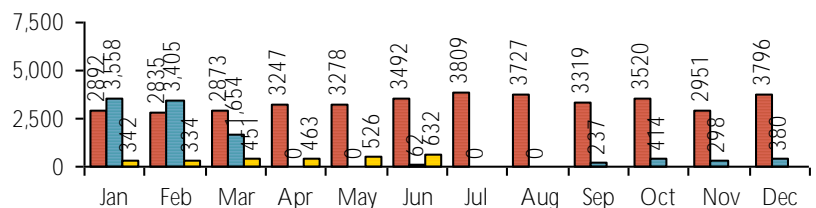

■ 2019 ■ 2020 ■ 2021

Online Visits: 82,507

■ 2019 ■ 2020 ■ 2021

Average minutes per visit: 1:17

Website Traffic Details:

CIRCULATION

Online Circulation: 11,766

2019 2020 2021

Overdrive: 11,459
 RBDigital Magazines: 0
 Fregal Streaming: 152
 Fregal Downloads: 58
 Hoopla: 97 #####

Physical Circulation: 54,586

2019 2020 2021

Average Physical Circulation: 2,373
 Highest day: 2,928 on Wed, Jun 30

Self Checkout Kiosk

checkout desk

successful logins:	1,230
unsuccessful logins:	65
successful checkouts:	1,238

information desk

successful checkouts	331	successful patrons	123
successful renewals	8	patrons refused	5
checkouts refused	4		

SERVICES

Computer Sessions: 632

research spec coll express adult

2019 2020 2021

Reference Transactions: 971

2019 2020 2021

Other Service Transactions: 2,145

2019 2020 2021