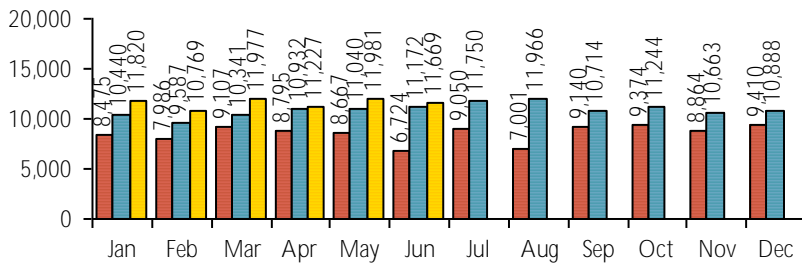

**LOGAN LIBRARY
MONTHLY REPORT
JUNE 2021**

VISITS

Patron Exit Count: 11,406

New cards this month: 319
 Cards renewed this month: 303
 Total Library Card Holders: 22,950
 Inside of Logan: 19,308
 Outside of Logan: 1,045
 ILL and System cards: 2,596

■ 2019 ■ 2020 ■ 2021

Online Visits: 82,507

■ 2019 ■ 2020 ■ 2021

Average minutes per visit: 1:17

Website Traffic Details:

CIRCULATION

Online Circulation: 11,766

2019 2020 2021

Overdrive: 11,459
 RBDigital Magazines: 0
 Fregal Streaming: 152
 Fregal Downloads: 58
 Hoopla: 97 #####

Physical Circulation: 54,586

2019 2020 2021

Average Physical Circulation: 2,373
 Highest day: 2,928 on Wed, Jun 30