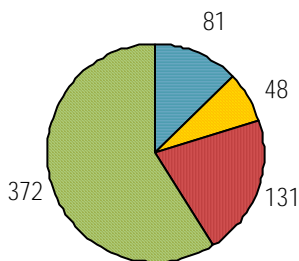

Overdrive: 11,459
 RBDigital Magazines: 0
 Fregal Streaming: 152
 Fregal Downloads: 58
 Hoopla: 97 #####

Physical Circulation: 54,586

2019 2020 2021

Average Physical Circulation: 2,373
 Highest day: 2,928 on Wed, Jun 30

Self Checkout Kiosk

checkout desk

successful logins:	1,230
unsuccessful logins:	65
successful checkouts:	1,238

information desk

successful checkouts	331	successful patrons	123
successful renewals	8	patrons refused	5
checkouts refused	4		

SERVICES

Computer Sessions: 632

research spec coll express adult

2019 2020 2021

Reference Transactions: 971

2019 2020 2021

Other Service Transactions: 2,145

2019 2020 2021

computer/printing directional/policy
other reference

Pick-it-Up : 1,867
Books by Mail : 7

Purchased Database Usage

Consumer Reports

2019 2020 2021

Niche Academy

2019 2020 2021

Creativebug Portal