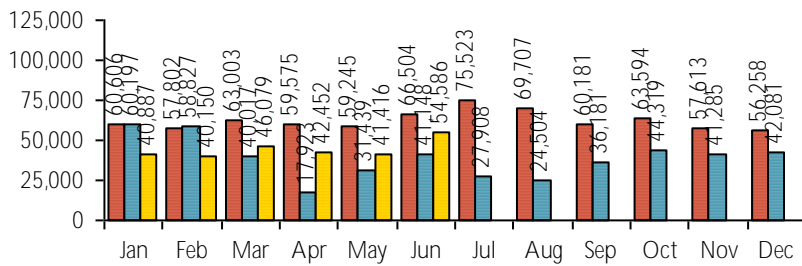

**LOGAN LIBRARY
MONTHLY REPORT
JUNE 2021**

VISITS

Patron Exit Count: 11,406

New cards this month: 319
 Cards renewed this month: 303
 Total Library Card Holders: 22,950
 Inside of Logan: 19,308
 Outside of Logan: 1,045
 ILL and System cards: 2,596

■ 2019 ■ 2020 ■ 2021

Online Visits: 82,507

■ 2019 ■ 2020 ■ 2021

Average minutes per visit: 1:17

Website Traffic Details:

CIRCULATION

Online Circulation: 11,766

2019 2020 2021

Overdrive: 11,459
 RBDigital Magazines: 0
 Fregal Streaming: 152
 Fregal Downloads: 58
 Hoopla: 97 #####

Physical Circulation: 54,586

2019 2020 2021

Average Physical Circulation: 2,373
 Highest day: 2,928 on Wed, Jun 30