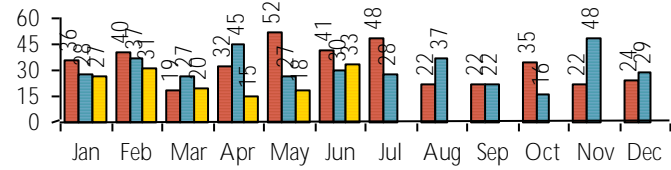

Self Checkout Kiosk

checkout desk

successful logins:	1,230
unsuccessful logins:	65
successful checkouts:	1,238

information desk

successful checkouts	331	successful patrons	123
successful renewals	8	patrons refused	5
checkouts refused	4		

SERVICES

Computer Sessions: 632

research spec coll express adult

2019 2020 2021

Reference Transactions: 971

2019 2020 2021

Other Service Transactions: 2,145

2019 2020 2021

computer/printing directional/policy
other reference

Pick-it-Up : 1,867
Books by Mail : 7

Purchased Database Usage

Consumer Reports

2019 2020 2021

Niche Academy

2019 2020 2021

Creativebug Portal