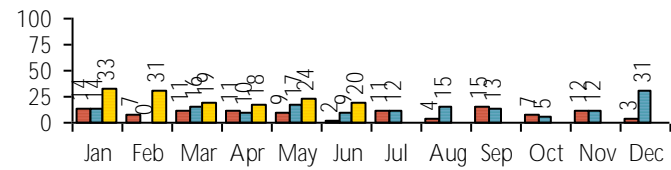

SERVICES

Computer Sessions: 632

research spec coll express adult

2019 2020 2021

Reference Transactions: 971

2019 2020 2021

Other Service Transactions: 2,145

2019 2020 2021

computer/printing directional/policy
other reference

Pick-it-Up : 1,867
Books by Mail : 7

Purchased Database Usage

Consumer Reports

2019 2020 2021

Niche Academy

2019 2020 2021

Creativebug Portal

2019 2020 2021

UniversalClass

2019 2020 2021

Mango Languages

2019 2020 2021

Scheduled Meeting Room Usage

(No scheduled meeting room usage at this time)

HOLDINGS