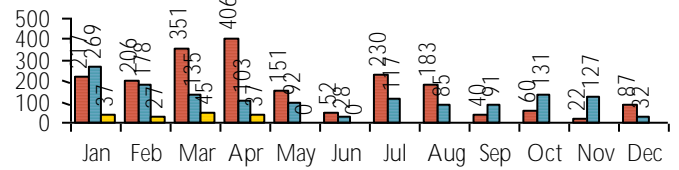

SERVICES

Computer Sessions: 632

research spec coll express adult

2019 2020 2021

Reference Transactions: 971

2019 2020 2021

Other Service Transactions: 2,145

2019 2020 2021

computer/printing directional/policy
other reference

Pick-it-Up : 1,867
Books by Mail : 7

Purchased Database Usage

Consumer Reports

2019 2020 2021

Niche Academy

2019 2020 2021

Creativebug Portal

2019 2020 2021

UniversalClass

2019 2020 2021

Mango Languages

2019 2020 2021

Scheduled Meeting Room Usage

(No scheduled meeting room usage at this time)

HOLDINGS