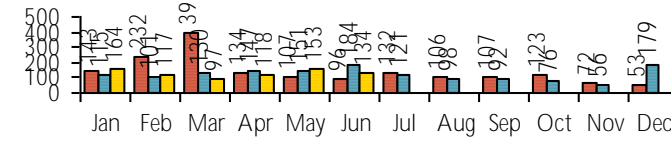

2019 2020 2021

UniversalClass

2019 2020 2021

Mango Languages

2019 2020 2021

Scheduled Meeting Room Usage

(No scheduled meeting room usage at this time)

HOLDINGS