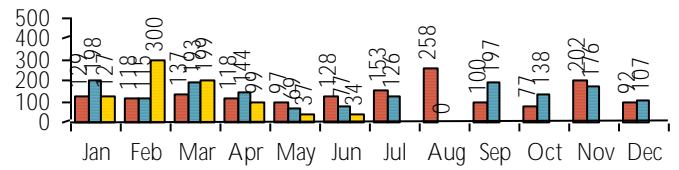

SERVICES

Computer Sessions: 632

research spec coll express adult

2019 2020 2021

Reference Transactions: 971

2019 2020 2021

Other Service Transactions: 2,145

2019 2020 2021

computer/printing directional/policy
other reference

Pick-it-Up : 1,867
Books by Mail : 7

Purchased Database Usage

Consumer Reports

2019 2020 2021

Niche Academy

2019 2020 2021

Creativebug Portal

2019 2020 2021

UniversalClass

2019 2020 2021

Mango Languages

2019 2020 2021

Scheduled Meeting Room Usage

(No scheduled meeting room usage at this time)

HOLDINGS