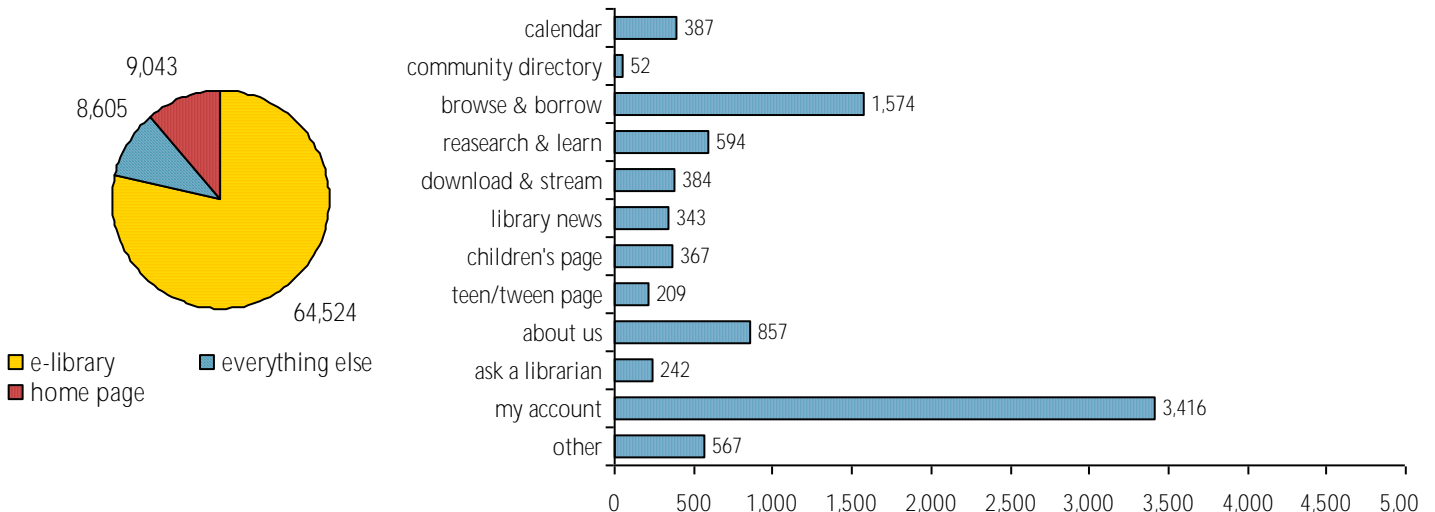

**LOGAN LIBRARY
MONTHLY REPORT
JUNE 2021**

VISITS

Patron Exit Count: 11,406

New cards this month: 319
 Cards renewed this month: 303
 Total Library Card Holders: 22,950
 Inside of Logan: 19,308
 Outside of Logan: 1,045
 ILL and System cards: 2,596

■ 2019 ■ 2020 ■ 2021

Online Visits: 82,507

■ 2019 ■ 2020 ■ 2021

Average minutes per visit: 1:17

Website Traffic Details:

CIRCULATION

Online Circulation: 11,766

2019 2020 2021