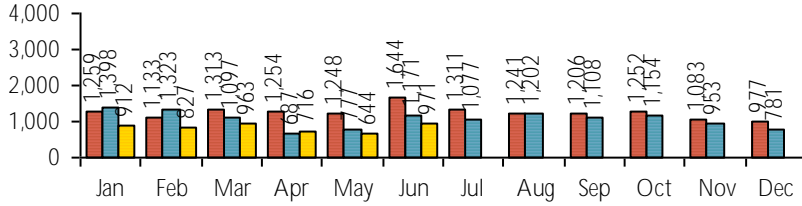

■ 2019 ■ 2020 ■ 2021

Online Visits: 82,507

■ 2019 ■ 2020 ■ 2021

Average minutes per visit: 1:17

Website Traffic Details:

CIRCULATION

Online Circulation: 11,766

2019 2020 2021

Self Checkout Kiosk

checkout desk

successful logins:	1,230
unsuccessful logins:	65
successful checkouts:	1,238

information desk

successful checkouts	331	successful patrons	123
successful renewals	8	patrons refused	5
checkouts refused	4		

SERVICES

Computer Sessions: 632

research spec coll express adult

2019 2020 2021

Reference Transactions: 971

2019 2020 2021

Other Service Transactions: 2,145

2019 2020 2021

computer/printing directional/policy
other reference

Pick-it-Up : 1,867
Books by Mail : 7

Purchased Database Usage

Consumer Reports

2019 2020 2021

Niche Academy

2019 2020 2021

Creativebug Portal