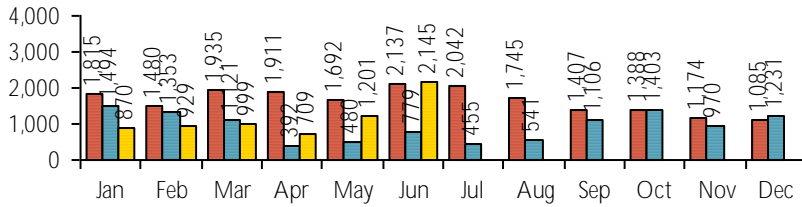

■ 2019 ■ 2020 ■ 2021

Online Visits: 82,507

■ 2019 ■ 2020 ■ 2021

Average minutes per visit: 1:17

Website Traffic Details:

CIRCULATION

Online Circulation: 11,766

2019 2020 2021

Self Checkout Kiosk

checkout desk

successful logins:	1,230
unsuccessful logins:	65
successful checkouts:	1,238

information desk

successful checkouts	331	successful patrons	123
successful renewals	8	patrons refused	5
checkouts refused	4		

SERVICES

Computer Sessions: 632

research spec coll express adult

2019 2020 2021

Reference Transactions: 971

2019 2020 2021

Other Service Transactions: 2,145

2019 2020 2021

computer/printing directional/policy
other reference

Pick-it-Up : 1,867
Books by Mail : 7

Purchased Database Usage

Consumer Reports

2019 2020 2021

Niche Academy

2019 2020 2021

Creativebug Portal