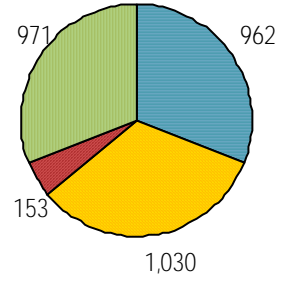

■ 2019 ■ 2020 ■ 2021

Online Visits: 82,507

■ 2019 ■ 2020 ■ 2021

Average minutes per visit: 1:17

Website Traffic Details:

CIRCULATION

Online Circulation: 11,766

2019 2020 2021

Self Checkout Kiosk

checkout desk

successful logins:	1,230
unsuccessful logins:	65
successful checkouts:	1,238

information desk

successful checkouts	331	successful patrons	123
successful renewals	8	patrons refused	5
checkouts refused	4		

SERVICES

Computer Sessions: 632

research spec coll express adult

2019 2020 2021

Reference Transactions: 971

2019 2020 2021

Other Service Transactions: 2,145

2019 2020 2021

computer/printing directional/policy
other reference

Pick-it-Up : 1,867
Books by Mail : 7

Purchased Database Usage

Consumer Reports

2019 2020 2021

Niche Academy

2019 2020 2021

Creativebug Portal