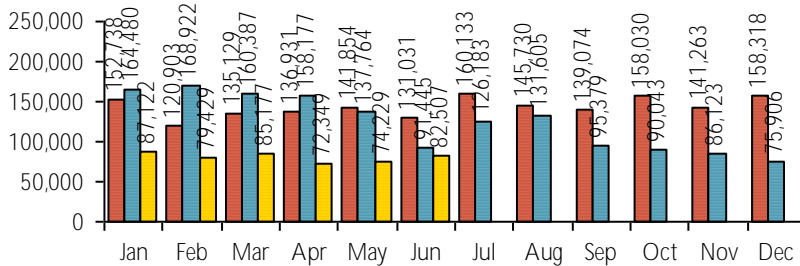

**LOGAN LIBRARY
MONTHLY REPORT
JUNE 2021**

VISITS

Patron Exit Count: 11,406

New cards this month: 319
 Cards renewed this month: 303
 Total Library Card Holders: 22,950
 Inside of Logan: 19,308
 Outside of Logan: 1,045
 ILL and System cards: 2,596

■ 2019 ■ 2020 ■ 2021

Online Visits: 82,507

■ 2019 ■ 2020 ■ 2021

Average minutes per visit: 1:17

Website Traffic Details:

CIRCULATION

Online Circulation: 11,766

2019 2020 2021

Overdrive: 11,459
 RBDigital Magazines: 0
 Fregal Streaming: 152
 Fregal Downloads: 58
 Hoopla: 97 #####

Physical Circulation: 54,586

2019 2020 2021

Average Physical Circulation: 2,373
 Highest day: 2,928 on Wed, Jun 30