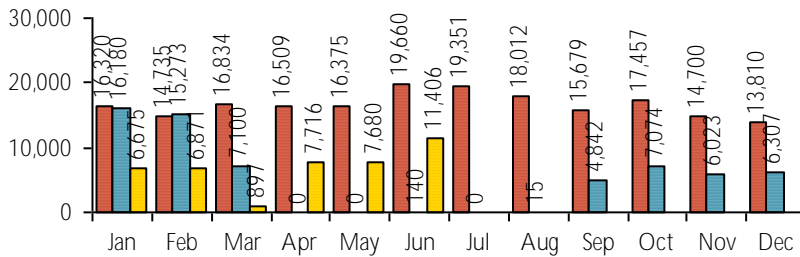

**LOGAN LIBRARY
MONTHLY REPORT
JUNE 2021**

VISITS

Patron Exit Count: 11,406

New cards this month: 319
 Cards renewed this month: 303
 Total Library Card Holders: 22,950
 Inside of Logan: 19,308
 Outside of Logan: 1,045
 ILL and System cards: 2,596

■ 2019 ■ 2020 ■ 2021

Online Visits: 82,507

■ 2019 ■ 2020 ■ 2021

Average minutes per visit: 1:17

Website Traffic Details:

CIRCULATION

Online Circulation: 11,766

2019 2020 2021

Overdrive: 11,459
 RBDigital Magazines: 0
 Fregal Streaming: 152
 Fregal Downloads: 58
 Hoopla: 97 #####

Physical Circulation: 54,586

2019 2020 2021

Average Physical Circulation: 2,373
 Highest day: 2,928 on Wed, Jun 30