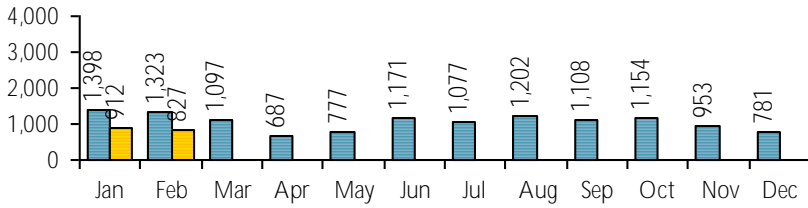

### Computer Sessions: 334

research spec coll express adult

2020 2021

### Reference Transactions: 827

2020 2021