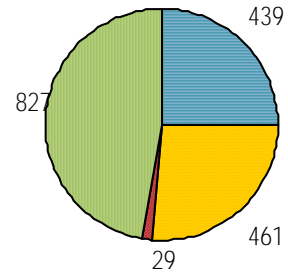

### Computer Sessions: 334

research spec coll express adult

2020 2021

### Reference Transactions: 827

2020 2021