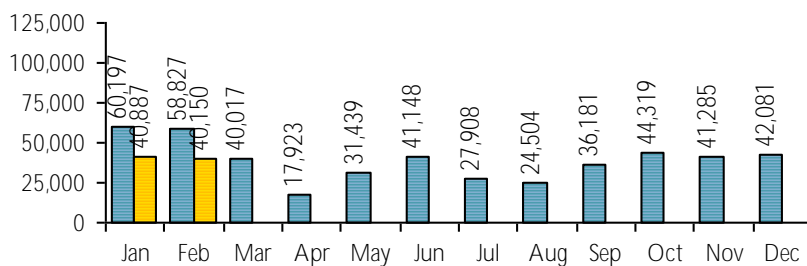

**Online Visits: 79,429**

Average minutes per visit: 1:13

**Website Traffic Details:**

## CIRCULATION

### Online Circulation: 10,460

2020 2021

Overdrive: 10,410  
 RBDigital Magazines: 50  
 Freegal Streaming: 239  
 Freegal Downloads: 70

### Physical Circulation: 40,150

2020 2021

Average Physical Circulation: #Div/0!  
 Highest day: 2,194 on Wed, Feb 17