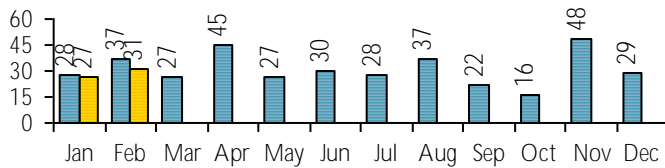

Consumer Reports