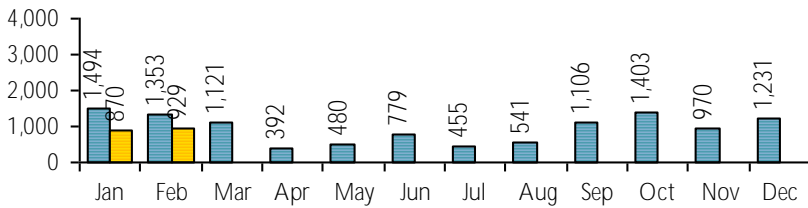

Other Service Transactions: 929

2020 2021