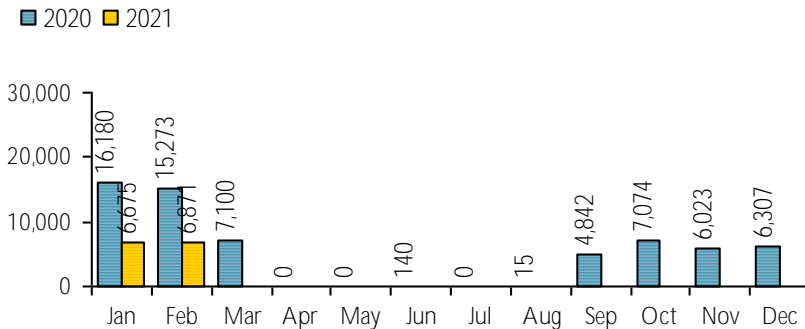

**LOGAN LIBRARY  
MONTHLY REPORT  
FEBRUARY 2021**

**VISITS**

**Patron Exit Count: 6,871**

**New cards this month: 137**  
**Cards renewed this month: 175**  
**Total Library Card Holders: 22,797**  
 Inside of Logan: 19,212  
 Outside of Logan: 1,028  
 ILL and System cards: 2,557

**Online Visits: 79,429**

Average minutes per visit: 1:13

**Website Traffic Details:**

## CIRCULATION