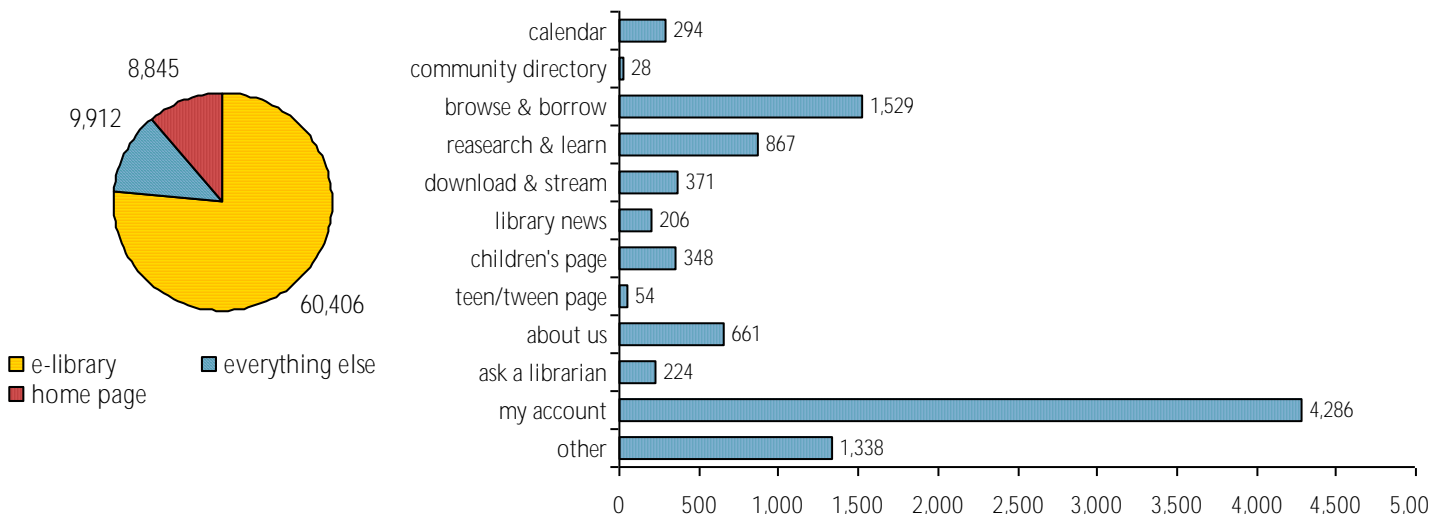

**LOGAN LIBRARY  
MONTHLY REPORT  
FEBRUARY 2021**

**VISITS**

**Patron Exit Count: 6,871**

**New cards this month: 137**  
**Cards renewed this month: 175**  
**Total Library Card Holders: 22,797**  
 Inside of Logan: 19,212  
 Outside of Logan: 1,028  
 ILL and System cards: 2,557

**Online Visits: 79,429**

Average minutes per visit: 1:13

**Website Traffic Details:**

## CIRCULATION