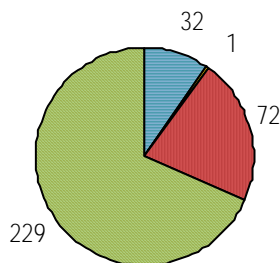

SERVICES

Computer Sessions: 334