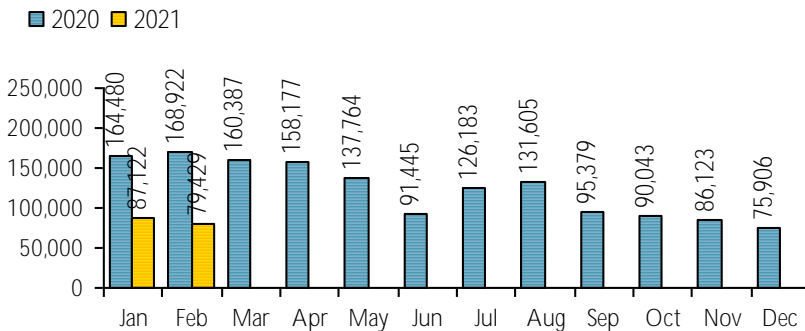

**LOGAN LIBRARY  
MONTHLY REPORT  
FEBRUARY 2021**

**VISITS**

**Patron Exit Count: 6,871**

**New cards this month: 137**  
**Cards renewed this month: 175**  
**Total Library Card Holders: 22,797**  
 Inside of Logan: 19,212  
 Outside of Logan: 1,028  
 ILL and System cards: 2,557

**Online Visits: 79,429**

Average minutes per visit: 1:13

**Website Traffic Details:**

## CIRCULATION