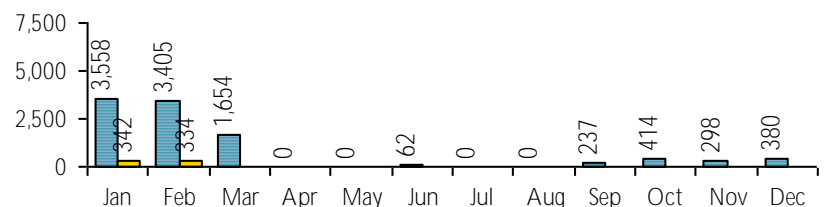

research spec coll express adult

2020 2021