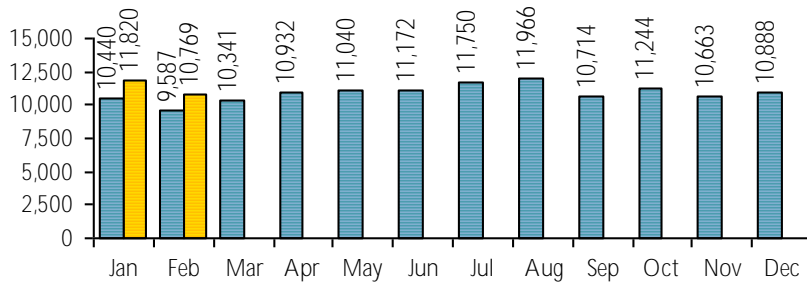

CIRCULATION

Online Circulation: 10,460

2020 2021