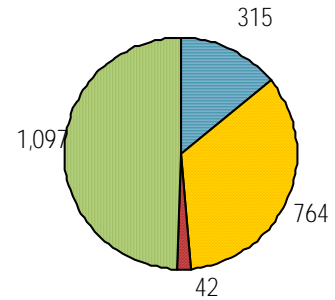

## HOLDINGS

	nonfiction	fiction	audiovisual
items added	268	508	161
items withdrawn	454	3,912	680

Items in collection: 189,577

Titles in collection: 147,180

## SERVICES

Computer Sessions: 1,654

■ 2019 ■ 2020

### Reference Transactions: 1,097

2019 2020