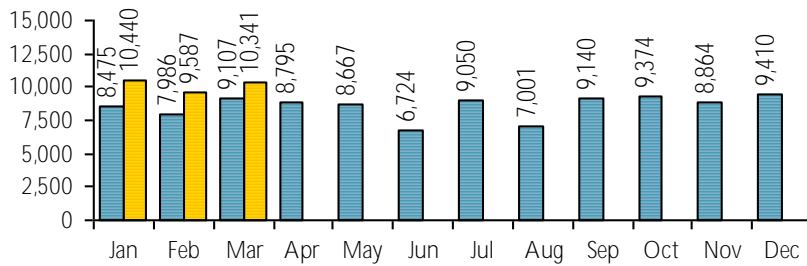

**VISITS**

**Patron Exit Count: 7,100**

**New cards this month: 133**  
**Cards renewed this month: 123**  
**Total Library Card Holders: 24,384**  
 Inside of Logan: 20,806  
 Outside of Logan: 1,088  
 ILL and System cards: 2,490

Average in-house visits per day: 645  
 Physical circulations per visit: 5.64

**Online Visits: 160,387**

Average online visits per day: 5,173  
 Average minutes per visit: 10.97

**Website Traffic Details:**

## CIRCULATION

Online Circulation: 10,341

■ 2019 ■ 2020

Overdrive: 9,684  
 RBDigital Audiobooks: 534  
 RBDigital Magazines: 123

Physical Circulation: 40,017

■ 2019 ■ 2020

Average Physical Circulation: 3,638  
 Highest day: 6,853 on Fri, Mar 13