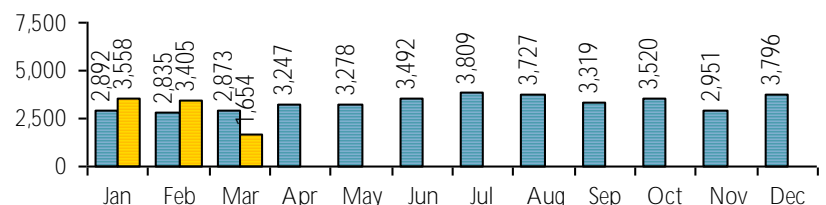

Average in-house visits per day: 645  
 Physical circulations per visit: 5.64

**Online Visits: 160,387**

Average online visits per day: 5,173  
 Average minutes per visit: 10.97

**Website Traffic Details:**

## CIRCULATION

Online Circulation: 10,341

■ 2019 ■ 2020

Overdrive: 9,684  
 RBDigital Audiobooks: 534  
 RBDigital Magazines: 123

Physical Circulation: 40,017

■ 2019 ■ 2020

Average Physical Circulation: 3,638  
 Highest day: 6,853 on Fri, Mar 13

## HOLDINGS

	nonfiction	fiction	audiovisual
items added	268	508	161
items withdrawn	454	3,912	680

Items in collection: 189,577

Titles in collection: 147,180

## SERVICES

Computer Sessions: 1,654

■ 2019 ■ 2020