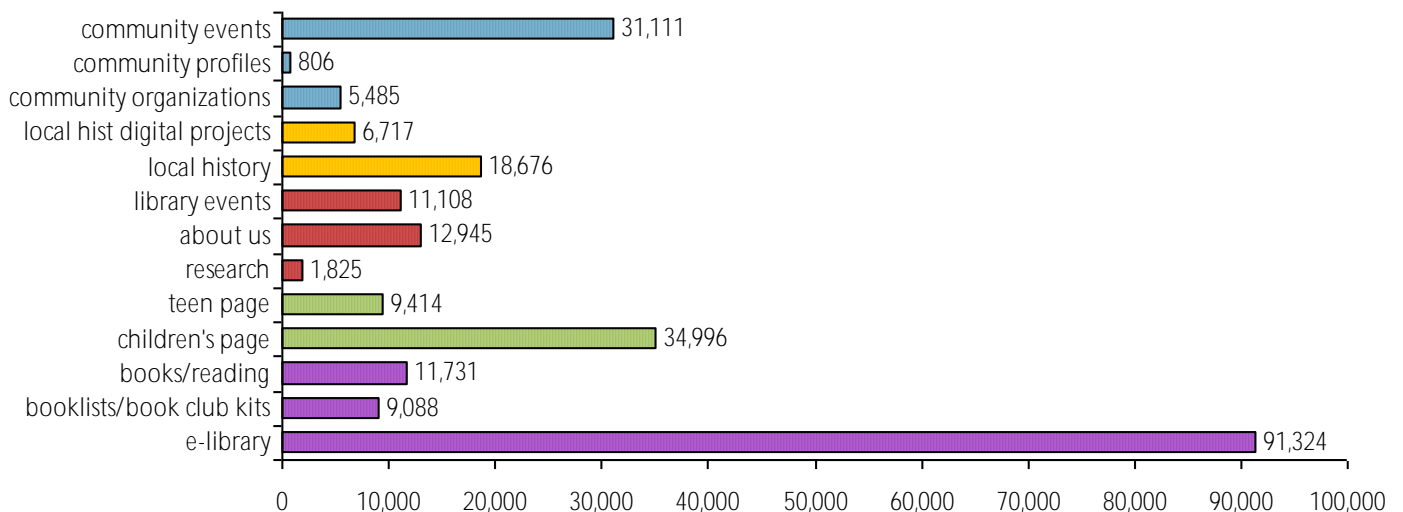

**VISITS**

**Patron Exit Count: 7,100**

**New cards this month: 133**  
**Cards renewed this month: 123**  
**Total Library Card Holders: 24,384**  
 Inside of Logan: 20,806  
 Outside of Logan: 1,088  
 ILL and System cards: 2,490

Average in-house visits per day: 645  
 Physical circulations per visit: 5.64

**Online Visits: 160,387**

Average online visits per day: 5,173  
 Average minutes per visit: 10.97

**Website Traffic Details:**

## CIRCULATION

Online Circulation: 10,341

■ 2019 ■ 2020

Overdrive: 9,684  
 RBDigital Audiobooks: 534  
 RBDigital Magazines: 123

Physical Circulation: 40,017

■ 2019 ■ 2020

Average Physical Circulation: 3,638  
 Highest day: 6,853 on Fri, Mar 13