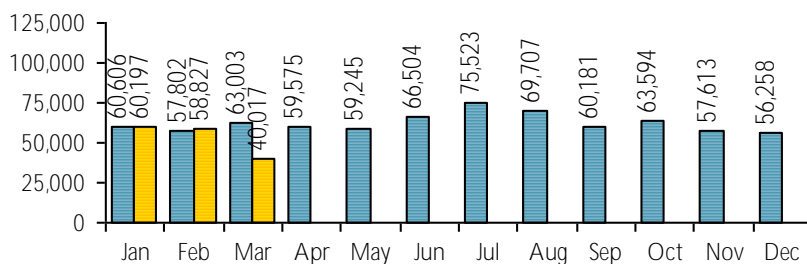

Average in-house visits per day: 645  
 Physical circulations per visit: 5.64

**Online Visits: 160,387**

Average online visits per day: 5,173  
 Average minutes per visit: 10.97

**Website Traffic Details:**

## CIRCULATION

Online Circulation: 10,341

■ 2019 ■ 2020

Overdrive: 9,684  
 RBDigital Audiobooks: 534  
 RBDigital Magazines: 123

Physical Circulation: 40,017

■ 2019 ■ 2020

Average Physical Circulation: 3,638  
 Highest day: 6,853 on Fri, Mar 13

### Self Checkout Kiosk

successful patrons: 446  
 patrons refused: 21

successful checkouts: 1,889  
 items refused: 20

successful renewals: 97

## SERVICES

Computer Sessions: 1,654

■ 2019 ■ 2020