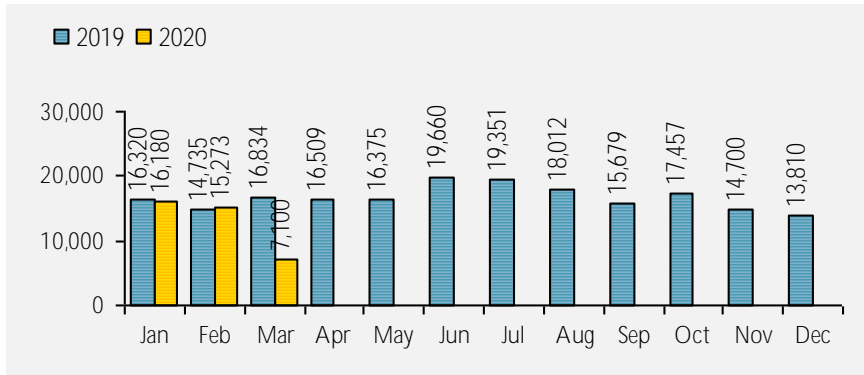

**LOGAN LIBRARY  
MONTHLY REPORT  
MARCH 2020**

**Library closed after March 13 2020 due to COVID-19**  
**Holds pick-up service active March 14 thru March 27**  
**Holds mailing only service starting March 28**

**VISITS**

**Patron Exit Count: 7,100**

**New cards this month: 133**  
**Cards renewed this month: 123**  
**Total Library Card Holders: 24,384**  
 Inside of Logan: 20,806  
 Outside of Logan: 1,088  
 ILL and System cards: 2,490

Average in-house visits per day: 645  
 Physical circulations per visit: 5.64

**Online Visits: 160,387**

Average online visits per day: 5,173  
 Average minutes per visit: 10.97

**Website Traffic Details:**

## CIRCULATION

Online Circulation: 10,341

■ 2019 ■ 2020

Overdrive: 9,684  
 RBDigital Audiobooks: 534  
 RBDigital Magazines: 123

Physical Circulation: 40,017

■ 2019 ■ 2020

Average Physical Circulation: 3,638  
 Highest day: 6,853 on Fri, Mar 13