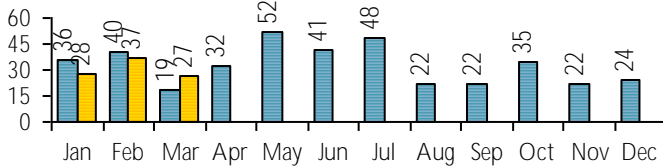

Consumer Reports