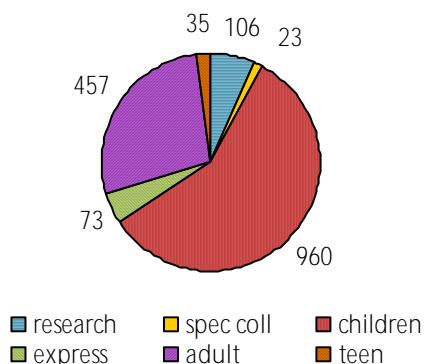

## CIRCULATION

Online Circulation: 10,341

■ 2019 ■ 2020

Overdrive: 9,684  
 RBDigital Audiobooks: 534  
 RBDigital Magazines: 123

Physical Circulation: 40,017

■ 2019 ■ 2020

Average Physical Circulation: 3,638  
 Highest day: 6,853 on Fri, Mar 13

### Self Checkout Kiosk

successful patrons: 446  
 patrons refused: 21

successful checkouts: 1,889  
 items refused: 20

successful renewals: 97

## HOLDINGS

	nonfiction	fiction	audiovisual
items added	268	508	161
items withdrawn	454	3,912	680

Items in collection: 189,577

Titles in collection: 147,180

## SERVICES

Computer Sessions: 1,654

■ 2019 ■ 2020