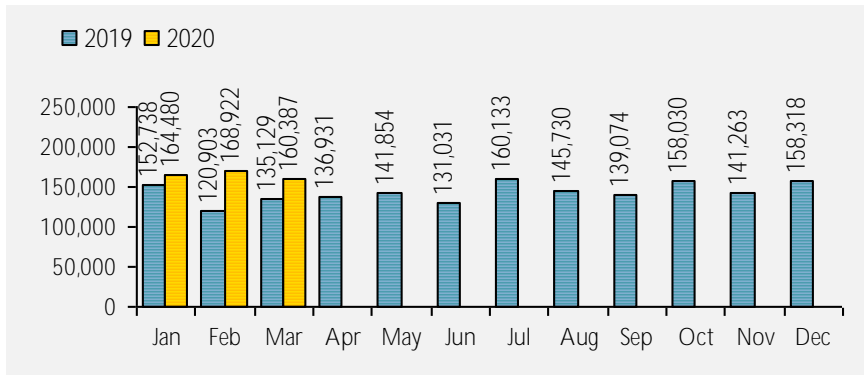

**VISITS**

**Patron Exit Count: 7,100**

**New cards this month: 133**  
**Cards renewed this month: 123**  
**Total Library Card Holders: 24,384**  
 Inside of Logan: 20,806  
 Outside of Logan: 1,088  
 ILL and System cards: 2,490

Average in-house visits per day: 645  
 Physical circulations per visit: 5.64

**Online Visits: 160,387**

Average online visits per day: 5,173  
 Average minutes per visit: 10.97

**Website Traffic Details:**

## CIRCULATION

Online Circulation: 10,341

■ 2019 ■ 2020

Overdrive: 9,684  
 RBDigital Audiobooks: 534  
 RBDigital Magazines: 123

Physical Circulation: 40,017

■ 2019 ■ 2020

Average Physical Circulation: 3,638  
 Highest day: 6,853 on Fri, Mar 13