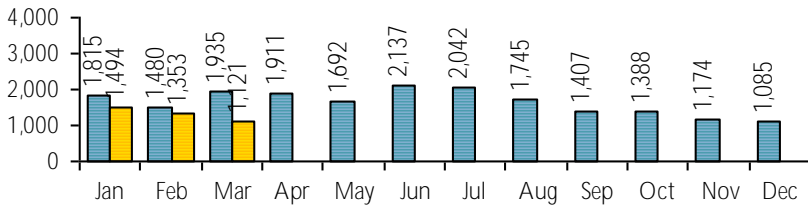

Other Service Transactions: 1,121

2019 2020