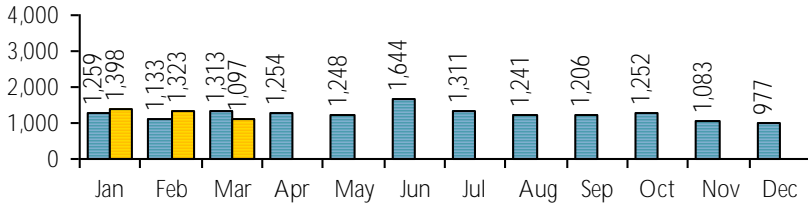

Average in-house visits per day: 645  
 Physical circulations per visit: 5.64

**Online Visits: 160,387**

Average online visits per day: 5,173  
 Average minutes per visit: 10.97

**Website Traffic Details:**

## CIRCULATION

Online Circulation: 10,341

■ 2019 ■ 2020

Overdrive: 9,684  
 RBDigital Audiobooks: 534  
 RBDigital Magazines: 123

Physical Circulation: 40,017

■ 2019 ■ 2020

Average Physical Circulation: 3,638  
 Highest day: 6,853 on Fri, Mar 13

## SERVICES

Computer Sessions: 1,654

■ 2019 ■ 2020

### Reference Transactions: 1,097

2019 2020