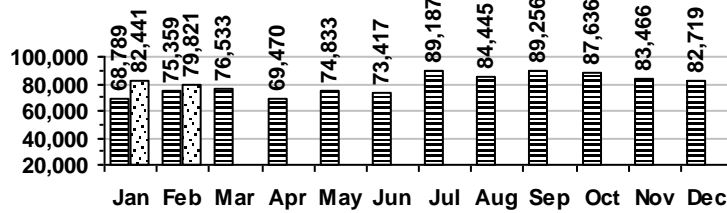

Logan Library Monthly Report February 2012

CIRCULATION

Total Circulation

■ 2011 □ 2012

Average Daily Circulation: 3,397
Highest day: 5,737 on Tue, Feb 21

HOLDINGS

	Donations	Purchases	Discards
Fiction	41	586	476
Nonfiction	13	201	80
Audiovisual	114	219	46
Total	168	1,006	602

Items in collection: 207,027
Titles in collection: 157,727

VISITS

Patron Exit Count

■ 2011 □ 2012

Average visits per day: 845.0
Circulations per visit: 4.0

Total number of library card holders: 24,545

SERVICES

Reference Transactions

■ 2011 □ 2012

Other Transactions

■ computer/printing □ directional/policy ■ other

Number of Online Visits

■ 2011 □ 2012

PROGRAMS / PROJECTS

Preschool Storytime

Number of Sessions: 20
 Total Attendance (Children): 425
 Adult Visitors: 12

Toddler Storytime

Number of Sessions: 9
 Children: 138
 Adults: 104

Tours / Special Storyhours

Number held: 9 Attendance: 98