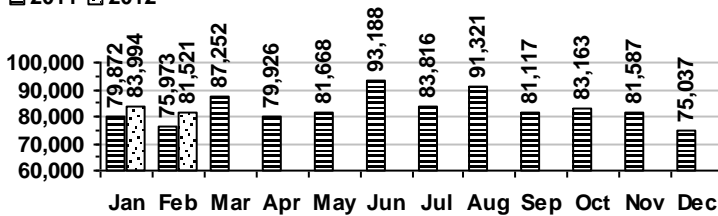

Logan Library Monthly Report February 2012

CIRCULATION

Total Circulation

■ 2011 □ 2012

Average Daily Circulation: 3,397
Highest day: 5,737 on Tue, Feb 21

HOLDINGS

	Donations	Purchases	Discards
Fiction	41	586	476
Nonfiction	13	201	80
Audiovisual	114	219	46
Total	168	1,006	602

Items in collection: 207,027
Titles in collection: 157,727

VISITS

Patron Exit Count

■ 2011 □ 2012

Average visits per day: 845.0
Circulations per visit: 4.0

Total number of library card holders: 24,545

SERVICES

Number of Sessions: 20
 Total Attendance (Children): 425
 Adult Visitors: 12

Toddler Storytime

Number of Sessions: 9
 Children: 138
 Adults: 104

Tours / Special Storyhours

Number held: 9 Attendance: 98