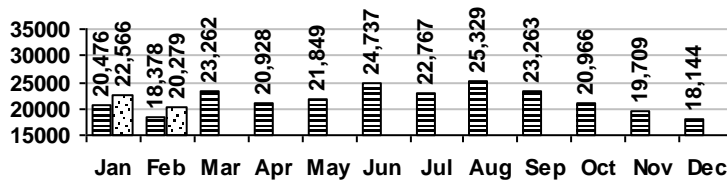

Logan Library Monthly Report February 2012

CIRCULATION

Total Circulation

■ 2011 □ 2012

Average Daily Circulation: 3,397
Highest day: 5,737 on Tue, Feb 21

HOLDINGS

	Donations	Purchases	Discards
Fiction	41	586	476
Nonfiction	13	201	80
Audiovisual	114	219	46
Total	168	1,006	602

Items in collection: 207,027
Titles in collection: 157,727

VISITS

Patron Exit Count

■ 2011 □ 2012

Average visits per day: 845.0
Circulations per visit: 4.0

Total number of library card holders: 24,545

SERVICES

Number of Sessions: 20
 Total Attendance (Children): 425
 Adult Visitors: 12

Toddler Storytime

Number of Sessions: 9
 Children: 138
 Adults: 104

Tours / Special Storyhours

Number held: 9 Attendance: 98