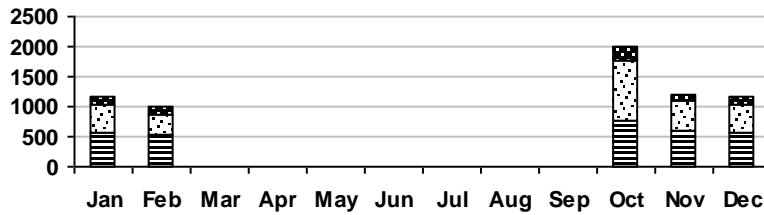

SERVICES

Reference Transactions

■ 2011 □ 2012

Other Transactions

■ computer/printing □ directional/policy ■ other

Number of Online Visits

■ 2011 □ 2012

PROGRAMS / PROJECTS

Preschool Storytime

Number of Sessions: 20
Total Attendance (Children): 425
Adult Visitors: 12

Toddler Storytime

Number of Sessions: 9
Children: 138
Adults: 104

Tours / Special Storyhours

Number held: 9 Attendance: 98