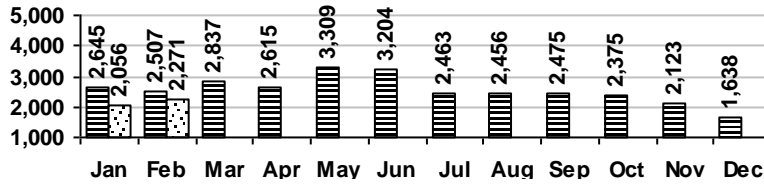

SERVICES

Reference Transactions

■ 2011 □ 2012

Other Transactions

■ computer/printing □ directional/policy ■ other