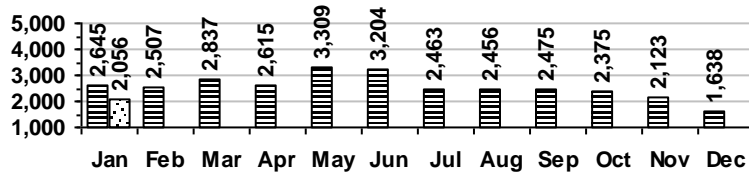

Logan Library Monthly Report January 2012

CIRCULATION

Total Circulation

■ 2011 □ 2012

Average Daily Circulation: 3,500
Highest day: 5,588 on Tue, Jan 03

HOLDINGS

	Donations	Purchases	Discards
Fiction	183	567	565
Nonfiction	87	163	230
Audiovisual	58	247	35
E-Resources	0	0	0
Total	328	977	830

Items in collection: 206,200
Titles in collection: 154,106

VISITS

Patron Exit Count

■ 2011 □ 2012

Average visits per day: 940.3
Circulations per visit: 3.7

Total number of library card holders: 24,818

SERVICES

Reference Transactions

■ 2011 □ 2012

Other transactions: 1,156

Number of Online Visits

■ 2011 □ 2012

PROGRAMS / PROJECTS

Preschool Storytime

Number of Sessions: 26
 Total Attendance (Children): 588
 Adult Visitors: 26