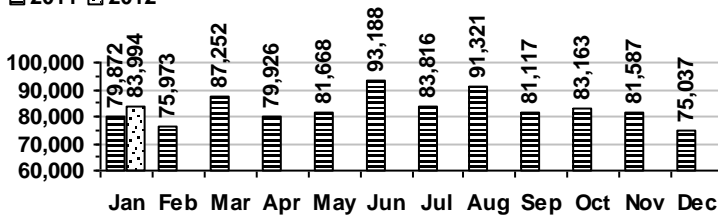

Logan Library Monthly Report January 2012

CIRCULATION

Total Circulation

■ 2011 □ 2012

Average Daily Circulation: 3,500
Highest day: 5,588 on Tue, Jan 03

HOLDINGS

	Donations	Purchases	Discards
Fiction	183	567	565
Nonfiction	87	163	230
Audiovisual	58	247	35
E-Resources	0	0	0
Total	328	977	830

Items in collection: 206,200
Titles in collection: 154,106

VISITS

Patron Exit Count

■ 2011 □ 2012

Average visits per day: 940.3
Circulations per visit: 3.7

Total number of library card holders: 24,818

SERVICES

Reference Transactions

■ 2011 □ 2012

Other transactions: 1,156

Number of Online Visits

■ 2011 □ 2012

PROGRAMS / PROJECTS

Preschool Storytime

Number of Sessions: 26
 Total Attendance (Children): 588
 Adult Visitors: 26