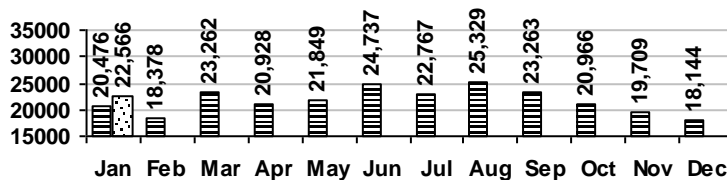

Logan Library Monthly Report January 2012

CIRCULATION

Total Circulation

■ 2011 □ 2012

Average Daily Circulation: 3,500
Highest day: 5,588 on Tue, Jan 03

HOLDINGS

	Donations	Purchases	Discards
Fiction	183	567	565
Nonfiction	87	163	230
Audiovisual	58	247	35
E-Resources	0	0	0
Total	328	977	830

Items in collection: 206,200
Titles in collection: 154,106

VISITS

Patron Exit Count

■ 2011 □ 2012

Average visits per day: 940.3
Circulations per visit: 3.7

Total number of library card holders: 24,818

SERVICES

Reference Transactions

■ 2011 □ 2012

Other transactions: 1,156

Number of Online Visits

■ 2011 □ 2012

PROGRAMS / PROJECTS

Preschool Storytime

Number of Sessions: 26
 Total Attendance (Children): 588
 Adult Visitors: 26