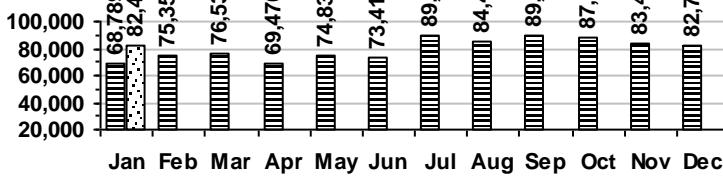

Items in collection: 206,200
Titles in collection: 154,106

VISITS

Patron Exit Count

■ 2011 □ 2012

Average visits per day: 940.3
Circulations per visit: 3.7

Total number of library card holders: 24,818

SERVICES

Reference Transactions

■ 2011 □ 2012

Other transactions: 1,156

Number of Online Visits

■ 2011 □ 2012

PROGRAMS / PROJECTS

Preschool Storytime

Number of Sessions: 26
 Total Attendance (Children): 588
 Adult Visitors: 26