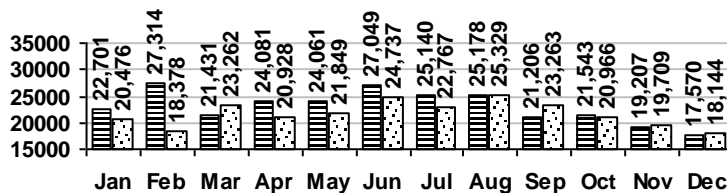

VISITS

Patron Exit Count

■ 2010 □ 2011

Average visits per day: 756.0
Circulations per visit: 4.1

Total number of library card holders: 24,397