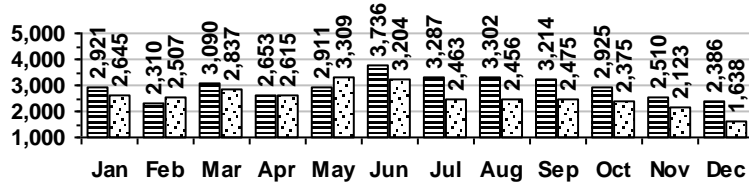

SERVICES

Reference Transactions

■ 2010 □ 2011

Other transactions: 1,156