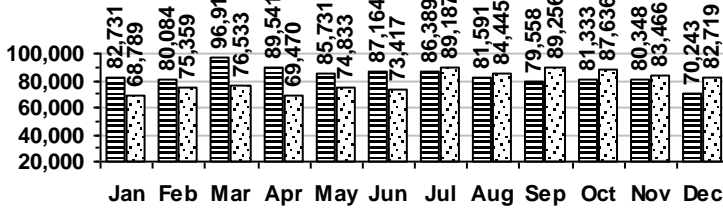

#### Total Circulation

■ 2010 □ 2011

Average Daily Circulation: 3,127  
Highest day: 4,508 on Tue, Dec 27

Total Circulation for 2011: 993,920

### Reference Transactions

■ 2010 □ 2011

Other transactions: 1,156

### Number of Online Visits

■ 2010 □ 2011