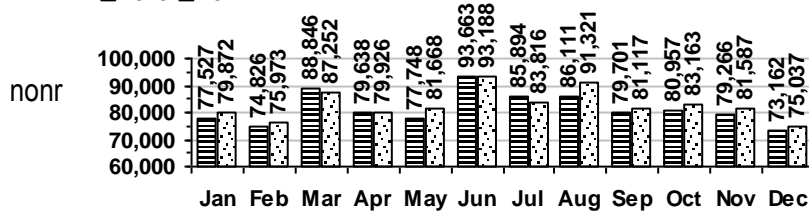

### CIRCULATION

#### Total Circulation

■ 2010 □ 2011

Average Daily Circulation: 3,127  
Highest day: 4,508 on Tue, Dec 27

Total Circulation for 2011: 993,920