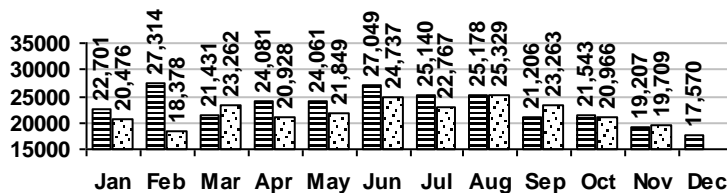

Logan Library Monthly Report November 2011

CIRCULATION

Total Circulation

■ 2010 □ 2011

Average Daily Circulation: 3,547
Highest day: 4,452 on Mon, Nov 28

HOLDINGS

	Donations	Purchases	Discards
Fiction	83	550	506
Nonfiction	160	288	212
Audiovisual	75	307	54
E-Resources	0	0	0
Total	318	1,145	772

Items in collection: 205,881
Titles in collection: 153,532

VISITS

Patron Exit Count

■ 2010 □ 2011

Average visits per day: 856.9
Circulations per visit: 4.1

Total number of library card holders: 24,438

SERVICES

Reference Transactions

■ 2010 □ 2011

Transactions in October: Reference - 2375, Other - 1986

Transactions in November: Reference - 2123, Other - 1216

Number of Online Visits

■ 2010 □ 2011

PROGRAMS / PROJECTS