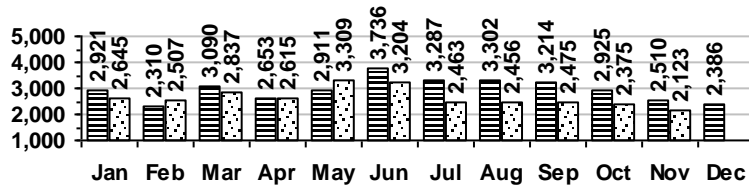

Logan Library Monthly Report November 2011

CIRCULATION

Total Circulation

■ 2010 □ 2011

Average Daily Circulation: 3,547
Highest day: 4,452 on Mon, Nov 28

HOLDINGS

	Donations	Purchases	Discards
Fiction	83	550	506
Nonfiction	160	288	212
Audiovisual	75	307	54
E-Resources	0	0	0
Total	318	1,145	772

Items in collection: 205,881
Titles in collection: 153,532

VISITS

Patron Exit Count

■ 2010 □ 2011

Average visits per day: 856.9
Circulations per visit: 4.1

Total number of library card holders: 24,438

SERVICES

Reference Transactions

■ 2010 □ 2011

Transactions in October: Reference - 2375, Other - 1986

Transactions in November: Reference - 2123, Other - 1216

Number of Online Visits

■ 2010 □ 2011

PROGRAMS / PROJECTS