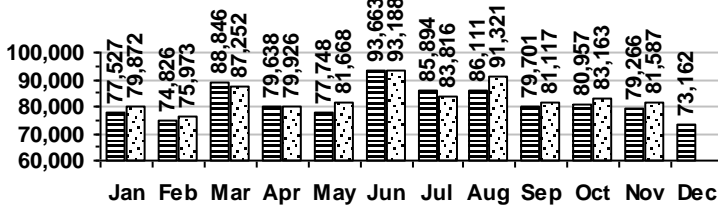

Logan Library Monthly Report November 2011

CIRCULATION

Total Circulation

■ 2010 □ 2011

Average Daily Circulation: 3,547
Highest day: 4,452 on Mon, Nov 28

HOLDINGS

	Donations	Purchases	Discards
Fiction	83	550	506
Nonfiction	160	288	212
Audiovisual	75	307	54
E-Resources	0	0	0
Total	318	1,145	772

Items in collection: 205,881
Titles in collection: 153,532

VISITS

Patron Exit Count

■ 2010 □ 2011

Average visits per day: 856.9
Circulations per visit: 4.1

Total number of library card holders: 24,438

SERVICES

Reference Transactions

■ 2010 □ 2011

Transactions in October: Reference - 2375, Other - 1986

Transactions in November: Reference - 2123, Other - 1216

Number of Online Visits

■ 2010 □ 2011

PROGRAMS / PROJECTS

Preschool Storytime

Number of Sessions: 22
 Total Attendance (Children): 428
 Adult Visitors: 12

Toddler Storytime

Number of Sessions: 11
 Children: 118
 Adults: 100

Special Storytimes / Tours / Teen Tuesdays