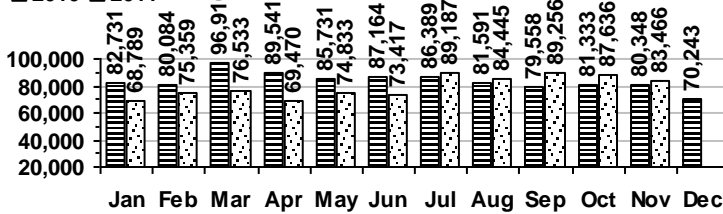

Logan Library Monthly Report November 2011

CIRCULATION

Total Circulation

■ 2010 □ 2011

Average Daily Circulation: 3,547
Highest day: 4,452 on Mon, Nov 28

HOLDINGS

	Donations	Purchases	Discards
Fiction	83	550	506
Nonfiction	160	288	212
Audiovisual	75	307	54
E-Resources	0	0	0
Total	318	1,145	772

Items in collection: 205,881
Titles in collection: 153,532

VISITS

Patron Exit Count

■ 2010 □ 2011

Average visits per day: 856.9
Circulations per visit: 4.1

Total number of library card holders: 24,438

SERVICES

Reference Transactions

■ 2010 □ 2011

Transactions in October: Reference - 2375, Other - 1986

Transactions in November: Reference - 2123, Other - 1216

Number of Online Visits

■ 2010 □ 2011

PROGRAMS / PROJECTS

Preschool Storytime

Number of Sessions: 22
 Total Attendance (Children): 428
 Adult Visitors: 12

Toddler Storytime

Number of Sessions: 11
 Children: 118
 Adults: 100

Special Storytimes / Tours / Teen Tuesdays