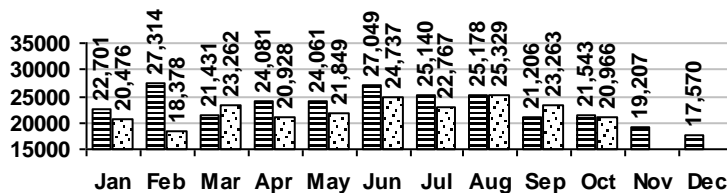

VISITS

Patron Exit Count

■ 2010 □ 2011

Average visits per day: 806.4
Circulations per visit: 4.0

Total number of library card holders: 24,493