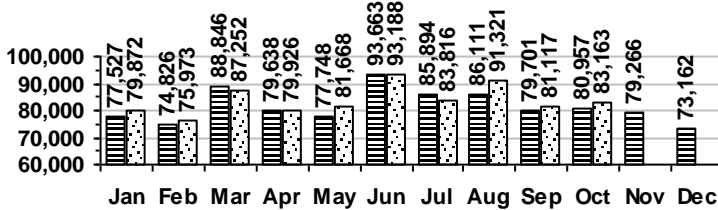

## Logan Library Monthly Report October 2011

### CIRCULATION

#### Total Circulation

■ 2010 □ 2011

Average Daily Circulation: 3,199  
Highest day: 4,036 on Tue, Oct 11