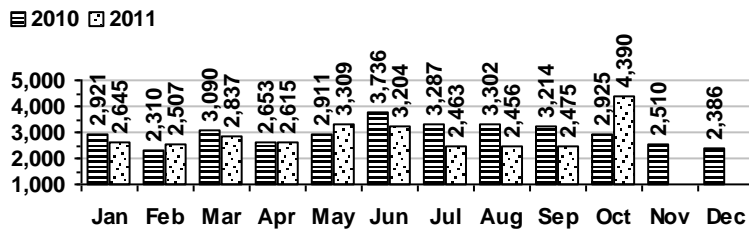

SERVICES

Total Number of Reference Questions Answered