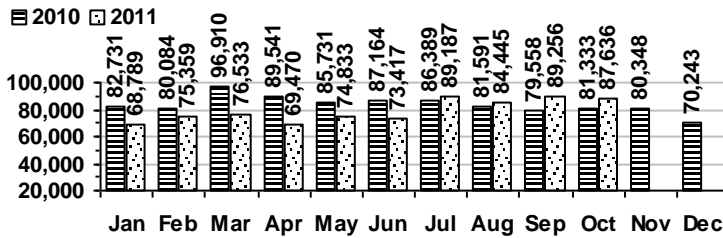

Number of Online Visits

PROGRAMS / PROJECTS

Preschool Storytime

Number of Sessions: 18
Total Attendance (Children): 341
Adult Visitors: 10

Toddler Storytime

Number of Sessions: 9
Children: 129
Adults: 97

Special Storytimes / Tours

Halloween Storytime - total attendance 120 (72 children, 40 adults, 8 infants)
Storytimes/tours for outside groups - number held 2, total attendance 41