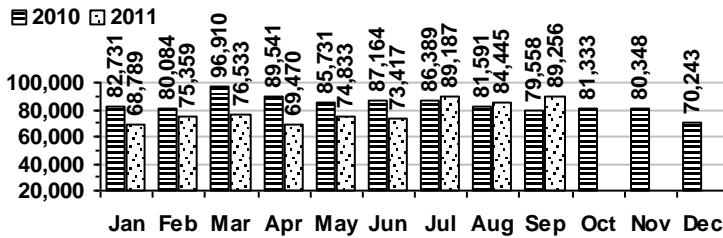

Number of Online Visits

PROGRAMS / PROJECTS

Preschool Storytime

Number of Sessions: 24
Total Attendance (Children): 473
Adult Visitors: 8

Toddler Storytime

Number of Sessions: 12
Children: 144
Adults: 105

Special Storytimes / Tours

Number: 2
Total Attendance: 48