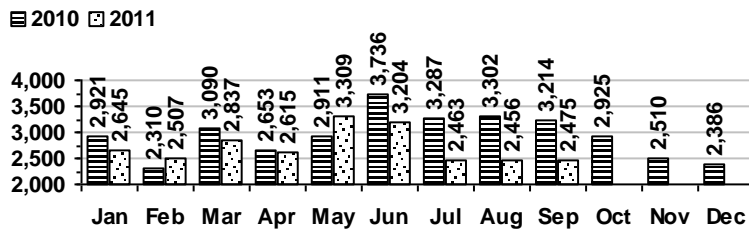

SERVICES

Total Number of Reference Questions Answered