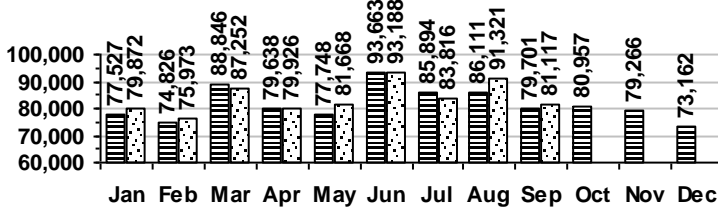

## Logan Library Monthly Report September 2011

### CIRCULATION

#### Total Circulation

■ 2010 □ 2011

Average Daily Circulation: 3,245  
Highest day: 4,976 on Tue, Sep 06