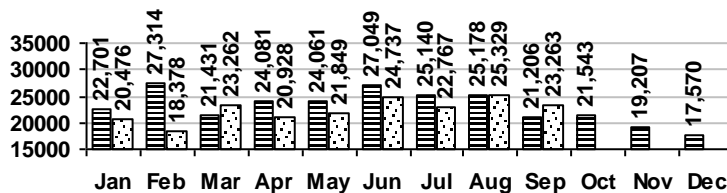

VISITS

Patron Exit Count

■ 2010 □ 2011

Average visits per day: 930.5
Circulations per visit: 3.5

Total number of library card holders: 24,449