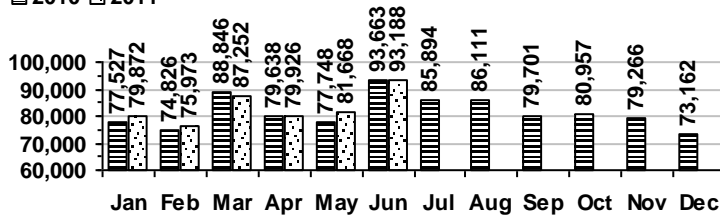

Logan Library Monthly Report June 2011

CIRCULATION

Total Circulation

■ 2010 □ 2011

Average Daily Circulation: 3,584

Highest day: 5,470 on Mon, Jun 13

HOLDINGS

	Donations	Purchases	Discards
Fiction	46	603	217
Nonfiction	167	118	292
Audiovisual	24	269	28
E-Resources	0	583	0
Total	237	1,573	537

Items in collection: 203,091

Titles in collection: 152,693

VISITS

Patron Exit Count

■ 2010 □ 2011

Average visits per day: 989.5

Circulations per visit: 3.8

Total number of library card holders: 23,942