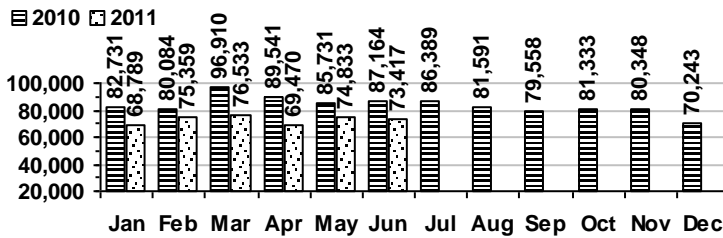

Number of Online Visits

PROGRAMS / PROJECTS

Summer Reading Program

Children's Sign-ups:	1,809
Children's Reading Records turned in:	1,551
Teen Sign-ups:	381
Teen Reading Records turned in:	283
Adult Drawing Participants:	517