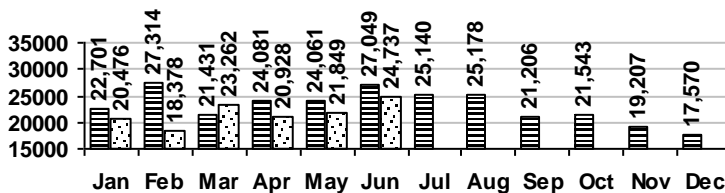

Logan Library Monthly Report June 2011

CIRCULATION

Total Circulation

■ 2010 □ 2011

Average Daily Circulation: 3,584

Highest day: 5,470 on Mon, Jun 13

HOLDINGS

	Donations	Purchases	Discards
Fiction	46	603	217
Nonfiction	167	118	292
Audiovisual	24	269	28
E-Resources	0	583	0
Total	237	1,573	537

Items in collection: 203,091

Titles in collection: 152,693

VISITS

Patron Exit Count

■ 2010 □ 2011

Average visits per day: 989.5

Circulations per visit: 3.8

Total number of library card holders: 23,942