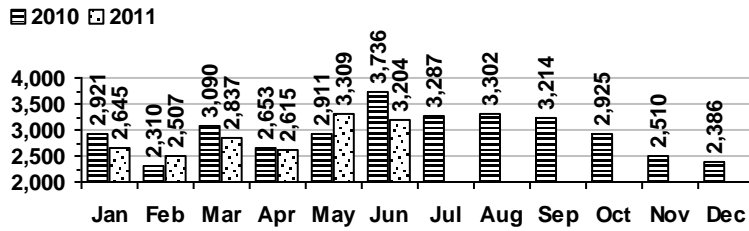

SERVICES

Total Number of Reference Questions Answered