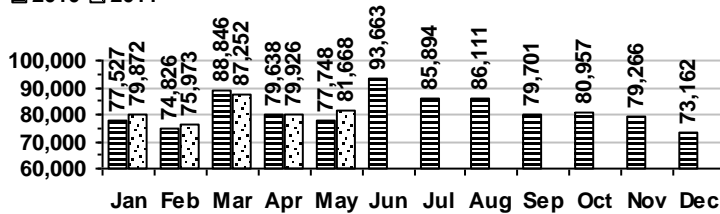

### CIRCULATION

#### Total Circulation

■ 2010 □ 2011

Average Daily Circulation: 3,267  
Highest day: 6,759 on Tue, May 31