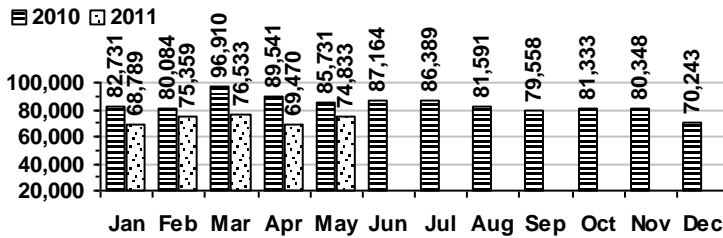

Number of Online Visits

PROGRAMS / PROJECTS

Preschool Storytime

Number of Sessions: 18
Total Attendance (Children): 368
Adult Visitors: 16

Toddler Storytime

Number of Sessions: 15
Children: 164
Adults: 120

Summer Reading Program Sign-ups

May 31 Day 1 of sign-ups
Children's program: 502
Teen program: 98

School Class Visits

Number of sessions: 13
Total attendance: 512