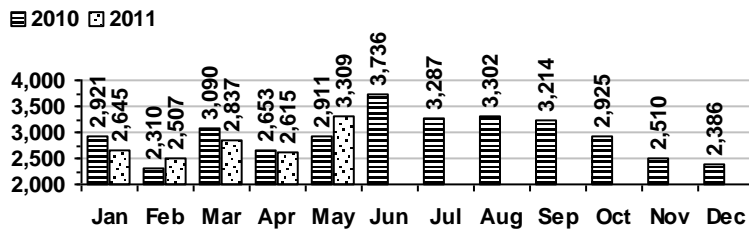

SERVICES

Total Number of Reference Questions Answered