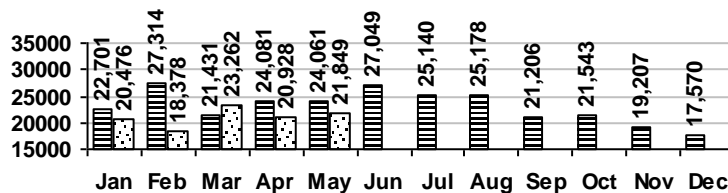

VISITS

Patron Exit Count

■ 2010 □ 2011

Average visits per day: 874.0
Circulations per visit: 3.7

Total number of library card holders: 23,976