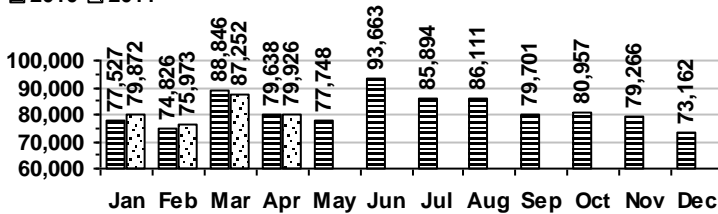

### CIRCULATION

#### Total Circulation

■ 2010 □ 2011

Average Daily Circulation: 3,074  
Highest day: 4,838 on Mon, Apr 04