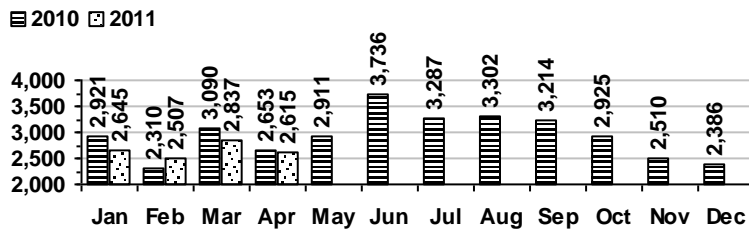

SERVICES

Total Number of Reference Questions Answered