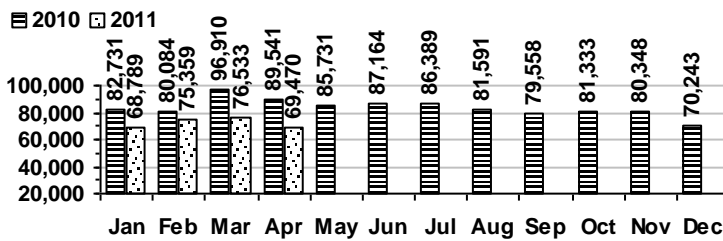

Number of Online Visits

PROGRAMS / PROJECTS

Preschool Storytime

Number of Sessions: 18
Total Attendance (Children): 74
Adult Visitors: 1

Toddler Storytime

Number of Sessions: 9
Children: 126
Adults: 91