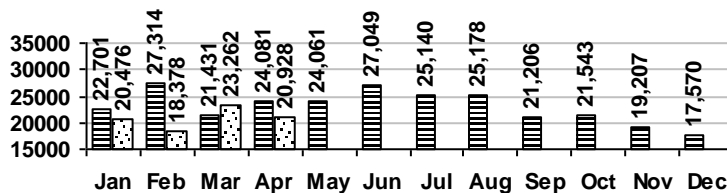

VISITS

Patron Exit Count

■ 2010 □ 2011

Average visits per day: 804.9
Circulations per visit: 3.8

Total number of library card holders: 23,814