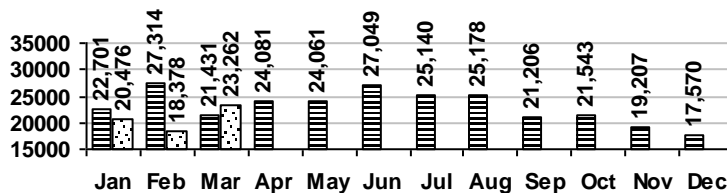

Logan Library Monthly Report March 2011

CIRCULATION

Total Circulation

■ 2010 □ 2011

Average Daily Circulation: 3,231
Highest day: 3,913 on Mon, Mar 21

HOLDINGS

	Donations	Purchases	Discards
Fiction	23	642	197
Nonfiction	128	194	385
Audiovisual	34	272	44
E-Resources	0	73	15
Total	185	1,181	641

Items in collection: 200,361
Titles in collection: 151,098

VISITS

Patron Exit Count

■ 2010 □ 2011

Average visits per day: 861.6
Circulations per visit: 3.8

Total number of library card holders: 23,755

SERVICES

Total Number of Reference Questions Answered

Number of Online Visits

PROGRAMS / PROJECTS

Storytime	Number of Sessions:	30
	Average Attendance:	21.1
	Total Attendance:	632
	Adult Visitors:	13