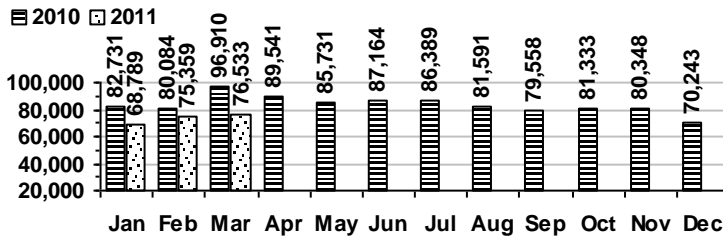

Logan Library Monthly Report March 2011

CIRCULATION

Total Circulation

■ 2010 □ 2011

Average Daily Circulation: 3,231
Highest day: 3,913 on Mon, Mar 21

HOLDINGS

	Donations	Purchases	Discards
Fiction	23	642	197
Nonfiction	128	194	385
Audiovisual	34	272	44
E-Resources	0	73	15
Total	185	1,181	641

Items in collection: 200,361
Titles in collection: 151,098

VISITS

Patron Exit Count

■ 2010 □ 2011

Average visits per day: 861.6
Circulations per visit: 3.8

Total number of library card holders: 23,755

SERVICES

Total Number of Reference Questions Answered

Number of Online Visits

PROGRAMS / PROJECTS

Storytime	Number of Sessions:	30
	Average Attendance:	21.1
	Total Attendance:	632
	Adult Visitors:	13