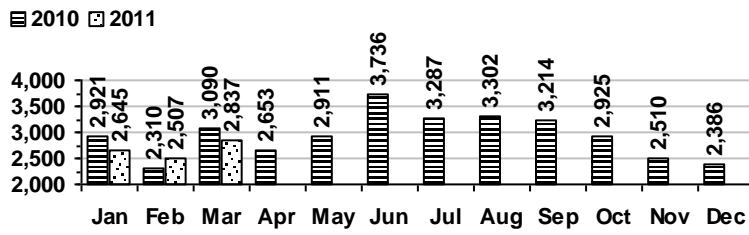

Logan Library Monthly Report March 2011

CIRCULATION

Total Circulation

■ 2010 □ 2011

Average Daily Circulation: 3,231
Highest day: 3,913 on Mon, Mar 21

HOLDINGS

	Donations	Purchases	Discards
Fiction	23	642	197
Nonfiction	128	194	385
Audiovisual	34	272	44
E-Resources	0	73	15
Total	185	1,181	641

Items in collection: 200,361
Titles in collection: 151,098

VISITS

Patron Exit Count

■ 2010 □ 2011

Average visits per day: 861.6
Circulations per visit: 3.8

Total number of library card holders: 23,755

SERVICES

Total Number of Reference Questions Answered

Number of Online Visits

PROGRAMS / PROJECTS

Storytime	Number of Sessions:	30
	Average Attendance:	21.1
	Total Attendance:	632
	Adult Visitors:	13