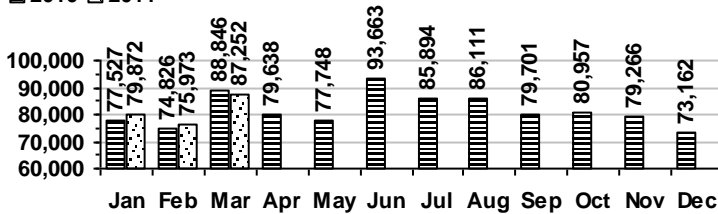

Logan Library Monthly Report March 2011

CIRCULATION

Total Circulation

■ 2010 □ 2011

Average Daily Circulation: 3,231
Highest day: 3,913 on Mon, Mar 21

HOLDINGS

	Donations	Purchases	Discards
Fiction	23	642	197
Nonfiction	128	194	385
Audiovisual	34	272	44
E-Resources	0	73	15
Total	185	1,181	641

Items in collection: 200,361
Titles in collection: 151,098

VISITS

Patron Exit Count

■ 2010 □ 2011

Average visits per day: 861.6
Circulations per visit: 3.8

Total number of library card holders: 23,755

SERVICES

Total Number of Reference Questions Answered

Number of Online Visits

PROGRAMS / PROJECTS

Storytime	Number of Sessions:	30
	Average Attendance:	21.1
	Total Attendance:	632
	Adult Visitors:	13