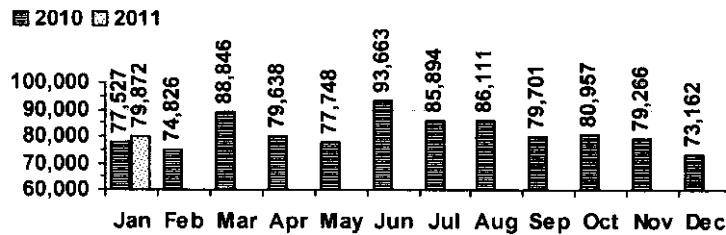

Logan Library Monthly Report January 2011

CIRCULATION

Total Circulation

Average Daily Circulation: 3,195
Highest day: 5,429 on Tue, Jan 18

HOLDINGS

	Donations	Purchases	Discards
Fiction	34	577	302
Nonfiction	88	165	165
Audiovisual	74	211	94
E-Resources	0	47	0
Total	196	1,000	561

Items in collection: 199,210
Titles in collection: 150,390

VISITS

Patron Exit Count

Average visits per day: 853.2
Circulations per visit: 3.9

Total number of library card holders: 23,644

SERVICES

Total Number of Reference Questions Answered

Number of Online Visits

PROGRAMS / PROJECTS

1. Storytime:	Number of Sessions:	24
	Average Attendance:	17.1
	Total Attendance:	410
	Adult Visitors:	9