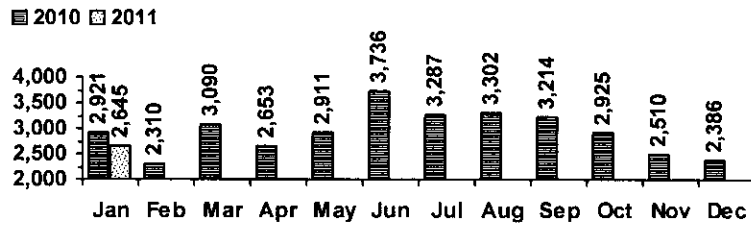

Logan Library Monthly Report January 2011

CIRCULATION

Total Circulation

Average Daily Circulation: 3,195
Highest day: 5,429 on Tue, Jan 18

HOLDINGS

	Donations	Purchases	Discards
Fiction	34	577	302
Nonfiction	88	165	165
Audiovisual	74	211	94
E-Resources	0	47	0
Total	196	1,000	561

Items in collection: 199,210
Titles in collection: 150,390

VISITS

Patron Exit Count

Average visits per day: 853.2
Circulations per visit: 3.9

Total number of library card holders: 23,644

SERVICES

Total Number of Reference Questions Answered

Number of Online Visits

PROGRAMS / PROJECTS

1. Storytime:	Number of Sessions:	24
	Average Attendance:	17.1
	Total Attendance:	410
	Adult Visitors:	9