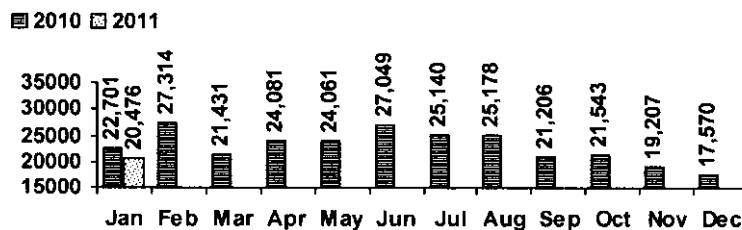

Logan Library Monthly Report January 2011

CIRCULATION

Total Circulation

Average Daily Circulation: 3,195
Highest day: 5,429 on Tue, Jan 18

HOLDINGS

	Donations	Purchases	Discards
Fiction	34	577	302
Nonfiction	88	165	165
Audiovisual	74	211	94
E-Resources	0	47	0
Total	196	1,000	561

Items in collection: 199,210
Titles in collection: 150,390

VISITS

Patron Exit Count

Average visits per day: 853.2
Circulations per visit: 3.9

Total number of library card holders: 23,644

SERVICES

Total Number of Reference Questions Answered

Number of Online Visits

PROGRAMS / PROJECTS

1. Storytime:	Number of Sessions:	24
	Average Attendance:	17.1
	Total Attendance:	410
	Adult Visitors:	9