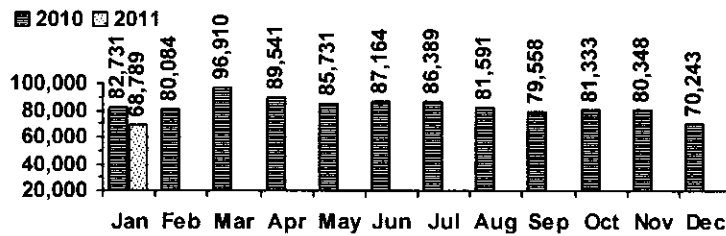

Logan Library Monthly Report January 2011

CIRCULATION

Total Circulation

Average Daily Circulation: 3,195
Highest day: 5,429 on Tue, Jan 18

HOLDINGS

	Donations	Purchases	Discards
Fiction	34	577	302
Nonfiction	88	165	165
Audiovisual	74	211	94
E-Resources	0	47	0
Total	196	1,000	561

Items in collection: 199,210
Titles in collection: 150,390

VISITS

Patron Exit Count

Average visits per day: 853.2
Circulations per visit: 3.9

Total number of library card holders: 23,644

SERVICES

Total Number of Reference Questions Answered

Number of Online Visits

PROGRAMS / PROJECTS

1. Storytime:	Number of Sessions:	24
	Average Attendance:	17.1
	Total Attendance:	410
	Adult Visitors:	9