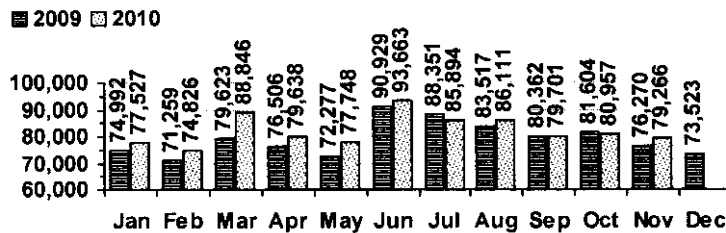

Logan Library Monthly Report November 2010

CIRCULATION

Total Circulation

Average Daily Circulation: 3,170
Highest day: 4,745 on Mon, Nov 29

HOLDINGS

| | Donations | Purchases | Discards |
|--------------|------------|--------------|------------|
| Fiction | 89 | 450 | 121 |
| Nonfiction | 167 | 266 | 77 |
| Audiovisual | 7 | 247 | 147 |
| E-Resources | 0 | 38 | 0 |
| Total | 263 | 1,001 | 345 |

Items in collection: 199,210
Titles in collection: 150,899

VISITS

Patron Exit Count

Average visits per day: 835.1
Circulations per visit: 4.1

Total number of library card holders: 23,950

SERVICES

Total Number of Reference Questions Answered

Number of Online Visits

PROGRAMS / PROJECTS

| | | |
|----------------------|---------------------|------|
| 1. Storytime: | Number of Sessions: | 18 |
| | Average Attendance: | 19.7 |
| | Total Attendance: | 354 |
| | Adult Visitors: | 11 |