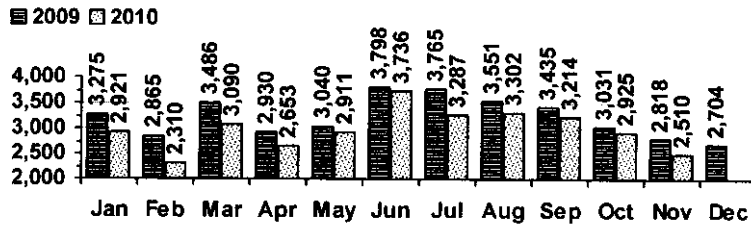

Logan Library Monthly Report November 2010

CIRCULATION

Total Circulation

Average Daily Circulation: 3,170
Highest day: 4,745 on Mon, Nov 29

HOLDINGS

| | Donations | Purchases | Discards |
|--------------|------------|--------------|------------|
| Fiction | 89 | 450 | 121 |
| Nonfiction | 167 | 266 | 77 |
| Audiovisual | 7 | 247 | 147 |
| E-Resources | 0 | 38 | 0 |
| Total | 263 | 1,001 | 345 |

Items in collection: 199,210
Titles in collection: 150,899

VISITS

Patron Exit Count

Average visits per day: 835.1
Circulations per visit: 4.1

Total number of library card holders: 23,950

SERVICES

Total Number of Reference Questions Answered

Number of Online Visits

PROGRAMS / PROJECTS

| | | |
|----------------------|---------------------|------|
| 1. Storytime: | Number of Sessions: | 18 |
| | Average Attendance: | 19.7 |
| | Total Attendance: | 354 |
| | Adult Visitors: | 11 |