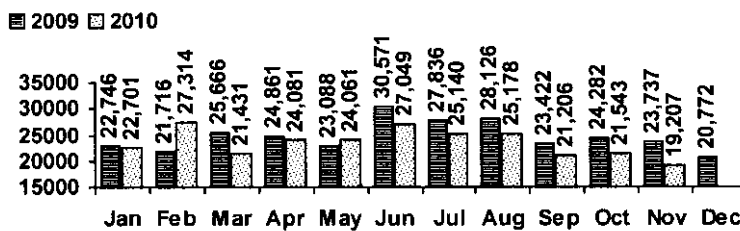

Logan Library Monthly Report November 2010

CIRCULATION

Total Circulation

Average Daily Circulation: 3,170
Highest day: 4,745 on Mon, Nov 29

HOLDINGS

| | Donations | Purchases | Discards |
|--------------|------------|--------------|------------|
| Fiction | 89 | 450 | 121 |
| Nonfiction | 167 | 266 | 77 |
| Audiovisual | 7 | 247 | 147 |
| E-Resources | 0 | 38 | 0 |
| Total | 263 | 1,001 | 345 |

Items in collection: 199,210
Titles in collection: 150,899

VISITS

Patron Exit Count

Average visits per day: 835.1
Circulations per visit: 4.1

Total number of library card holders: 23,950

SERVICES

Total Number of Reference Questions Answered

Number of Online Visits

PROGRAMS / PROJECTS

| | | |
|----------------------|---------------------|------|
| 1. Storytime: | Number of Sessions: | 18 |
| | Average Attendance: | 19.7 |
| | Total Attendance: | 354 |
| | Adult Visitors: | 11 |