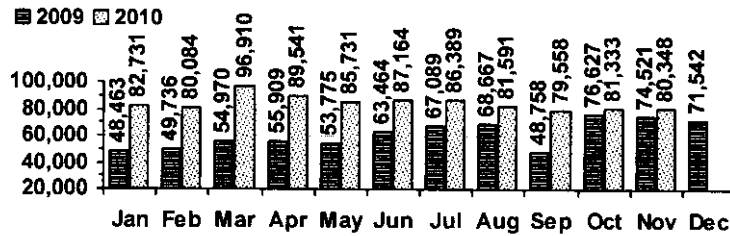

Logan Library Monthly Report November 2010

CIRCULATION

Total Circulation

Average Daily Circulation: 3,170
Highest day: 4,745 on Mon, Nov 29

HOLDINGS

| | Donations | Purchases | Discards |
|--------------|------------|--------------|------------|
| Fiction | 89 | 450 | 121 |
| Nonfiction | 167 | 266 | 77 |
| Audiovisual | 7 | 247 | 147 |
| E-Resources | 0 | 38 | 0 |
| Total | 263 | 1,001 | 345 |

Items in collection: 199,210
Titles in collection: 150,899

VISITS

Patron Exit Count

Average visits per day: 835.1
Circulations per visit: 4.1

Total number of library card holders: 23,950

SERVICES

Total Number of Reference Questions Answered

Number of Online Visits

PROGRAMS / PROJECTS

| | | |
|----------------------|---------------------|------|
| 1. Storytime: | Number of Sessions: | 18 |
| | Average Attendance: | 19.7 |
| | Total Attendance: | 354 |
| | Adult Visitors: | 11 |