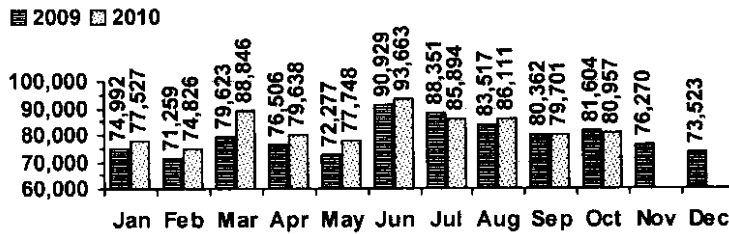

### CIRCULATION

#### Total Circulation

Average Daily Circulation: 3,114  
Highest day: 3,970 on Tue, Oct 12