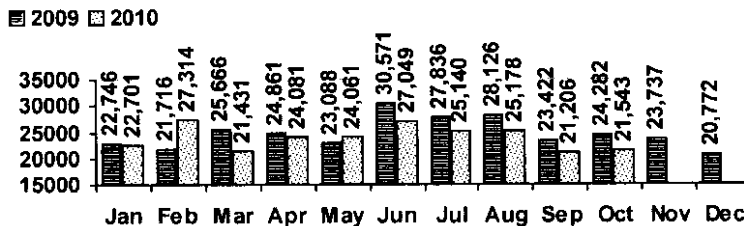

VISITS

Patron Exit Count

Average visits per day: 828.6
Circulations per visit: 3.8

Total number of library card holders: 24,602