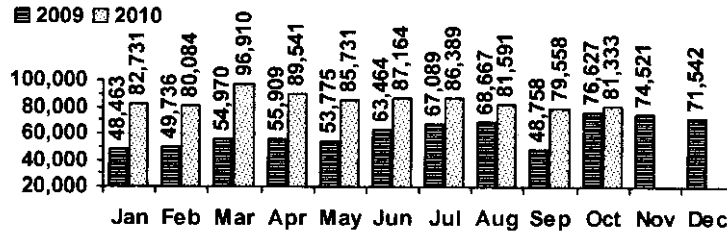

#### Total Circulation

Average Daily Circulation: 3,114  
Highest day: 3,970 on Tue, Oct 12

### VISITS

#### Patron Exit Count

Average visits per day: 828.6  
Circulations per visit: 3.8

Total number of library card holders: 24,602

## SERVICES

**Total Number of Reference Questions Answered**

**Number of Online Visits**