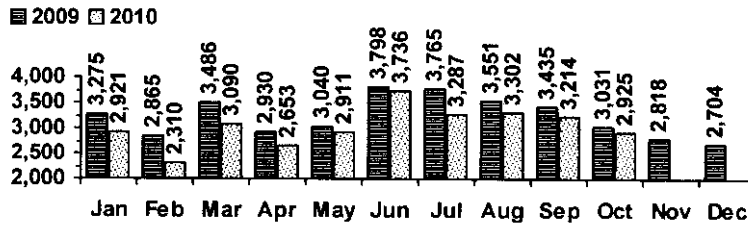

#### Total Circulation

Average Daily Circulation: 3,114  
Highest day: 3,970 on Tue, Oct 12

### VISITS

#### Patron Exit Count

Average visits per day: 828.6  
Circulations per visit: 3.8

Total number of library card holders: 24,602

## SERVICES

**Total Number of Reference Questions Answered**

**Number of Online Visits**