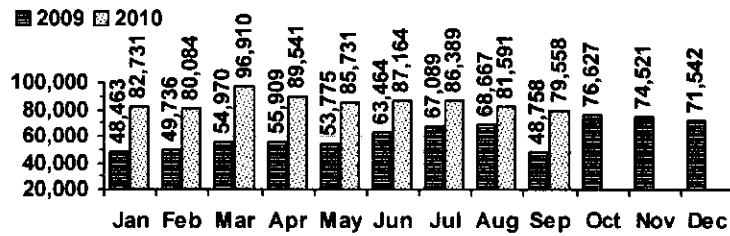

Logan Library Monthly Report September 2010

CIRCULATION

Total Circulation

■ 2009 □ 2010

Average Daily Circulation: 3,188
Highest day: 5,077 on Tue, Sep 07

HOLDINGS

| | Donations | Purchases | Discards |
|--------------|------------|--------------|------------|
| Fiction | 43 | 749 | 77 |
| Nonfiction | 188 | 237 | 62 |
| Audiovisual | 284 | 404 | 287 |
| E-Resources | 0 | 37 | 0 |
| Total | 515 | 1,427 | 426 |

Items in collection: 197,351
Titles in collection: 149,642

VISITS

Patron Exit Count

■ 2009 □ 2010

Average visits per day: 848.2
Circulations per visit: 3.8

Total number of library card holders: 24,651

SERVICES

Total Number of Reference Questions Answered

Number of Online Visits

PROGRAMS / PROJECTS

| | | |
|----------------------|---------------------|------|
| 1. Storytime: | Number of Sessions: | 24 |
| | Average Attendance: | 19.7 |
| | Total Attendance: | 473 |
| | Adult Visitors: | 29 |