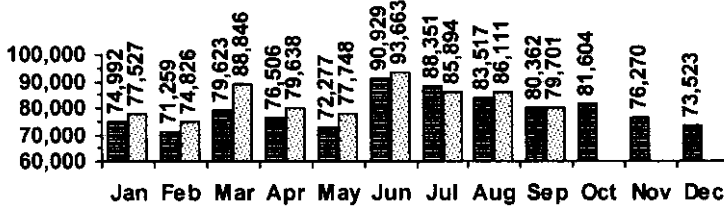

Logan Library Monthly Report September 2010

CIRCULATION

Total Circulation

■ 2009 □ 2010

Average Daily Circulation: 3,188
Highest day: 5,077 on Tue, Sep 07

HOLDINGS

| | Donations | Purchases | Discards |
|--------------|------------|--------------|------------|
| Fiction | 43 | 749 | 77 |
| Nonfiction | 188 | 237 | 62 |
| Audiovisual | 284 | 404 | 287 |
| E-Resources | 0 | 37 | 0 |
| Total | 515 | 1,427 | 426 |

Items in collection: 197,351
Titles in collection: 149,642

VISITS

Patron Exit Count

■ 2009 □ 2010

Average visits per day: 848.2
Circulations per visit: 3.8

Total number of library card holders: 24,651

SERVICES