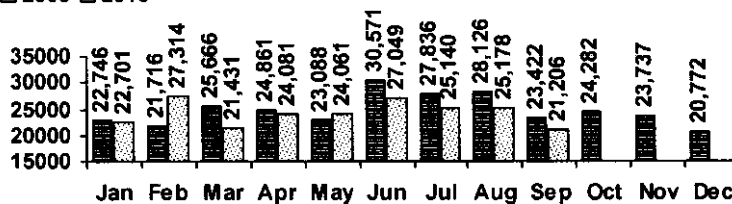

Logan Library Monthly Report September 2010

CIRCULATION

Total Circulation

■ 2009 □ 2010

Average Daily Circulation: 3,188
Highest day: 5,077 on Tue, Sep 07

HOLDINGS

| | Donations | Purchases | Discards |
|--------------|------------|--------------|------------|
| Fiction | 43 | 749 | 77 |
| Nonfiction | 188 | 237 | 62 |
| Audiovisual | 284 | 404 | 287 |
| E-Resources | 0 | 37 | 0 |
| Total | 515 | 1,427 | 426 |

Items in collection: 197,351
Titles in collection: 149,642

VISITS

Patron Exit Count

■ 2009 □ 2010

Average visits per day: 848.2
Circulations per visit: 3.8

Total number of library card holders: 24,651

SERVICES