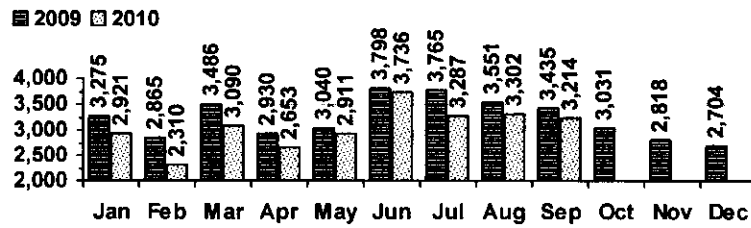

Logan Library Monthly Report September 2010

CIRCULATION

Total Circulation

■ 2009 □ 2010

Average Daily Circulation: 3,188
Highest day: 5,077 on Tue, Sep 07

HOLDINGS

| | Donations | Purchases | Discards |
|--------------|------------|--------------|------------|
| Fiction | 43 | 749 | 77 |
| Nonfiction | 188 | 237 | 62 |
| Audiovisual | 284 | 404 | 287 |
| E-Resources | 0 | 37 | 0 |
| Total | 515 | 1,427 | 426 |

Items in collection: 197,351
Titles in collection: 149,642

VISITS

Patron Exit Count

■ 2009 □ 2010

Average visits per day: 848.2
Circulations per visit: 3.8

Total number of library card holders: 24,651

SERVICES

Total Number of Reference Questions Answered

Number of Online Visits

PROGRAMS / PROJECTS

| | | |
|----------------------|---------------------|------|
| 1. Storytime: | Number of Sessions: | 24 |
| | Average Attendance: | 19.7 |
| | Total Attendance: | 473 |
| | Adult Visitors: | 29 |