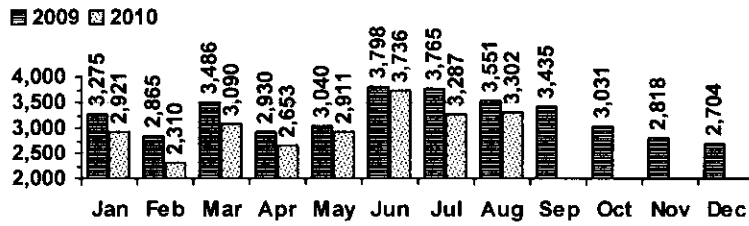

Logan Library Monthly Report August 2010

CIRCULATION

Total Circulation

■ 2009 ■ 2010

Average Daily Circulation: 3,312
Highest day: 4,780 on Mon, Aug 09

HOLDINGS

	Donations	Purchases	Discards
Fiction	15	982	317
Nonfiction	8	303	204
Audiovisual	13	276	83
E-Resources	0	46	0
Total	36	1,607	604

Items in collection: 195,955
Titles in collection: 148,870

VISITS

Patron Exit Count

■ 2009 ■ 2010

Average visits per day: 968.4
Circulations per visit: 3.4

Total number of library card holders: 24,630

SERVICES

Total Number of Reference Questions Answered

Number of Online Visits

PROGRAMS / PROJECTS

1. Summer Reading Program:

Children's Sign-ups:	2,105
Children's Reading Records turned in:	3,722
Teen Reading Records turned in:	112
Adult Drawing Participants:	441