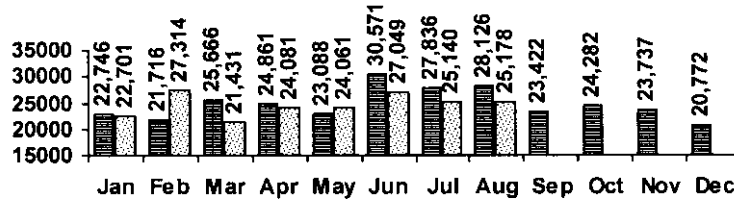

Logan Library Monthly Report August 2010

CIRCULATION

Total Circulation

■ 2009 ■ 2010

Average Daily Circulation: 3,312
Highest day: 4,780 on Mon, Aug 09

HOLDINGS

	Donations	Purchases	Discards
Fiction	15	982	317
Nonfiction	8	303	204
Audiovisual	13	276	83
E-Resources	0	46	0
Total	36	1,607	604

Items in collection: 195,955
Titles in collection: 148,870

VISITS

Patron Exit Count

■ 2009 ■ 2010

Average visits per day: 968.4
Circulations per visit: 3.4

Total number of library card holders: 24,630

SERVICES