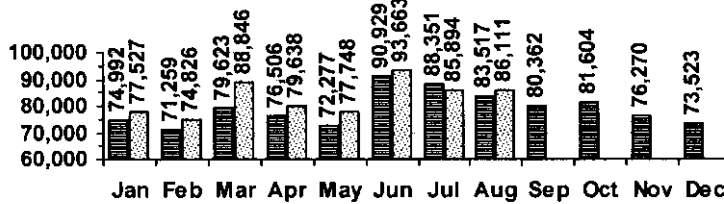

Logan Library Monthly Report August 2010

CIRCULATION

Total Circulation

■ 2009 ■ 2010

Average Daily Circulation: 3,312
Highest day: 4,780 on Mon, Aug 09

HOLDINGS

	Donations	Purchases	Discards
Fiction	15	982	317
Nonfiction	8	303	204
Audiovisual	13	276	83
E-Resources	0	46	0
Total	36	1,607	604

Items in collection: 195,955
Titles in collection: 148,870

VISITS

Patron Exit Count

■ 2009 ■ 2010

Average visits per day: 968.4
Circulations per visit: 3.4

Total number of library card holders: 24,630

SERVICES