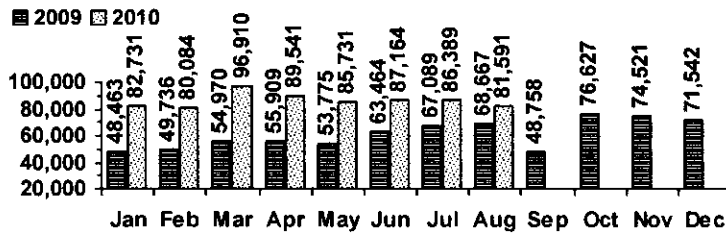

Logan Library Monthly Report August 2010

CIRCULATION

Total Circulation

■ 2009 ■ 2010

Average Daily Circulation: 3,312
Highest day: 4,780 on Mon, Aug 09

HOLDINGS

	Donations	Purchases	Discards
Fiction	15	982	317
Nonfiction	8	303	204
Audiovisual	13	276	83
E-Resources	0	46	0
Total	36	1,607	604

Items in collection: 195,955
Titles in collection: 148,870

VISITS

Patron Exit Count

■ 2009 ■ 2010

Average visits per day: 968.4
Circulations per visit: 3.4

Total number of library card holders: 24,630

SERVICES

Total Number of Reference Questions Answered

Number of Online Visits

PROGRAMS / PROJECTS

1. Summer Reading Program:

Children's Sign-ups:	2,105
Children's Reading Records turned in:	3,722
Teen Reading Records turned in:	112
Adult Drawing Participants:	441