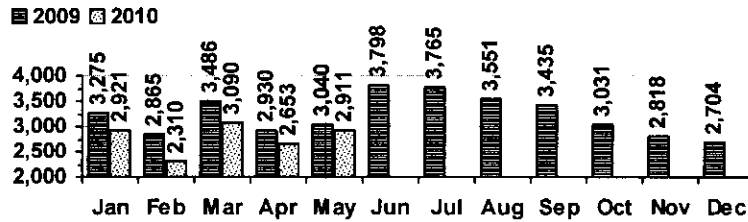

Logan Library Monthly Report May 2010

CIRCULATION

Total Circulation

■ 2009 ■ 2010

Average Daily Circulation: 3,109
Highest day: 3,861 on Mon, May 24

HOLDINGS

	Donations	Purchases	Discards
Fiction	32	600	520
Nonfiction	34	236	142
Audiovisual	18	230	260
E-Resources	0	37	1
Total	84	1,103	923

Items in collection: 192,177
Titles in collection: 146,230

VISITS

Patron Exit Count

■ 2009 ■ 2010

Average visits per day: 962.4
Circulations per visit: 3.2

Total number of library card holders: 24,670

SERVICES

Total Number of Reference Questions Answered

Number of Online Visits

PROGRAMS / PROJECTS

1. Storytime:	Number of Sessions:	18
	Average Attendance:	21.2
	Total Attendance:	382
	Adult Visitors:	8