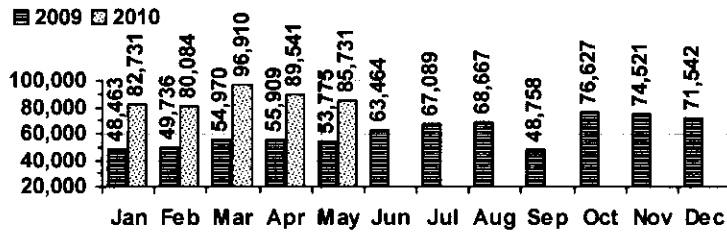

Logan Library Monthly Report May 2010

CIRCULATION

Total Circulation

■ 2009 ■ 2010

Average Daily Circulation: 3,109
Highest day: 3,861 on Mon, May 24

HOLDINGS

	Donations	Purchases	Discards
Fiction	32	600	520
Nonfiction	34	236	142
Audiovisual	18	230	260
E-Resources	0	37	1
Total	84	1,103	923

Items in collection: 192,177
Titles in collection: 146,230

VISITS

Patron Exit Count

■ 2009 ■ 2010

Average visits per day: 962.4
Circulations per visit: 3.2

Total number of library card holders: 24,670

SERVICES

Total Number of Reference Questions Answered

Number of Online Visits

PROGRAMS / PROJECTS

1. Storytime:	Number of Sessions:	18
	Average Attendance:	21.2
	Total Attendance:	382
	Adult Visitors:	8