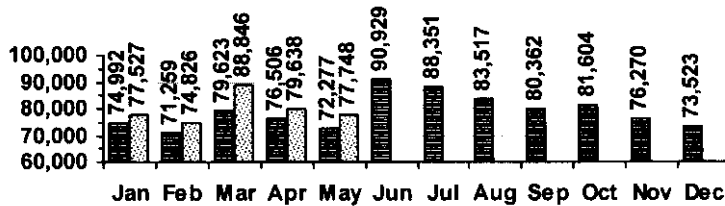

Logan Library Monthly Report May 2010

CIRCULATION

Total Circulation

■ 2009 ■ 2010

Average Daily Circulation: 3,109
Highest day: 3,861 on Mon, May 24

HOLDINGS

	Donations	Purchases	Discards
Fiction	32	600	520
Nonfiction	34	236	142
Audiovisual	18	230	260
E-Resources	0	37	1
Total	84	1,103	923

Items in collection: 192,177
Titles in collection: 146,230

VISITS

Patron Exit Count

■ 2009 ■ 2010

Average visits per day: 962.4
Circulations per visit: 3.2

Total number of library card holders: 24,670

SERVICES

Total Number of Reference Questions Answered

Number of Online Visits

PROGRAMS / PROJECTS

1. Storytime:	Number of Sessions:	18
	Average Attendance:	21.2
	Total Attendance:	382
	Adult Visitors:	8