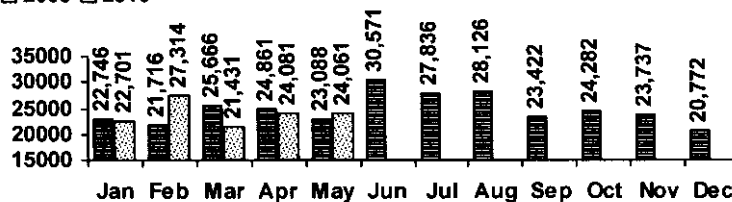

Logan Library Monthly Report May 2010

CIRCULATION

Total Circulation

■ 2009 ■ 2010

Average Daily Circulation: 3,109
Highest day: 3,861 on Mon, May 24

HOLDINGS

	Donations	Purchases	Discards
Fiction	32	600	520
Nonfiction	34	236	142
Audiovisual	18	230	260
E-Resources	0	37	1
Total	84	1,103	923

Items in collection: 192,177
Titles in collection: 146,230

VISITS

Patron Exit Count

■ 2009 ■ 2010

Average visits per day: 962.4
Circulations per visit: 3.2

Total number of library card holders: 24,670

SERVICES

Total Number of Reference Questions Answered

Number of Online Visits

PROGRAMS / PROJECTS

1. Storytime:	Number of Sessions:	18
	Average Attendance:	21.2
	Total Attendance:	382
	Adult Visitors:	8