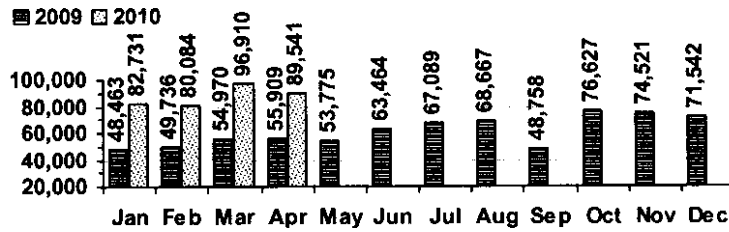

#### Total Circulation

■ 2009 ■ 2010

Average Daily Circulation: 3,063  
Highest day: 4,258 on Mon, Apr 05

#### Patron Exit Count

■ 2009 ■ 2010

Average visits per day: 926.2  
Circulations per visit: 3.3

Total number of library card holders: 24,553

## SERVICES

**Total Number of Reference Questions Answered**

**Number of Online Visits**