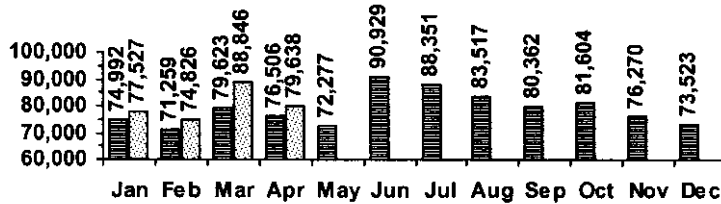

### CIRCULATION

#### Total Circulation

■ 2009 ■ 2010

Average Daily Circulation: 3,063  
Highest day: 4,258 on Mon, Apr 05