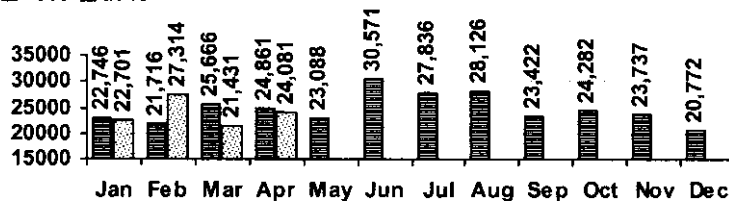

VISITS

Patron Exit Count

■ 2009 ■ 2010

Average visits per day: 926.2
Circulations per visit: 3.3

Total number of library card holders: 24,553