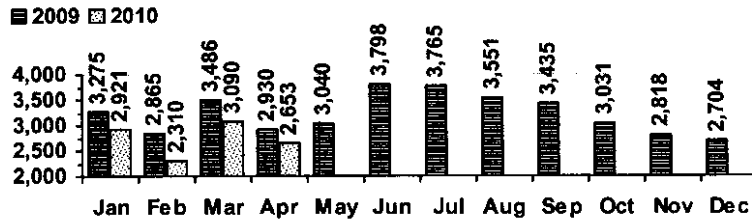

#### Total Circulation

■ 2009 ■ 2010

Average Daily Circulation: 3,063  
Highest day: 4,258 on Mon, Apr 05

### VISITS

#### Patron Exit Count

■ 2009 ■ 2010

Average visits per day: 926.2  
Circulations per visit: 3.3

Total number of library card holders: 24,553

## SERVICES

**Total Number of Reference Questions Answered**

**Number of Online Visits**