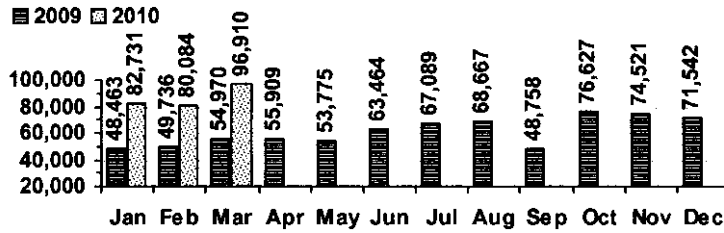

Logan Library Monthly Report March 2010

CIRCULATION

Total Circulation

Average Daily Circulation: 3,290
Highest day: 4,054 on Tue, Mar 16

HOLDINGS

	Donations	Purchases	Discards
Fiction	13	600	600
Nonfiction	425	135	560
Audiovisual	17	230	292
E-Resources	0	38	0
Total	455	1,003	1,452

Items in collection: 191,424
Titles in collection: 145,514

VISITS

Patron Exit Count

Average visits per day: 793.7
Circulations per visit: 4.1

Total number of library card holders: 24,592

SERVICES

Total Number of Reference Questions Answered

Number of Online Visits

PROGRAMS / PROJECTS

1. Storytime:	Number of Sessions:	30
	Average Attendance:	22.0
	Total Attendance:	660
	Adult Visitors:	14