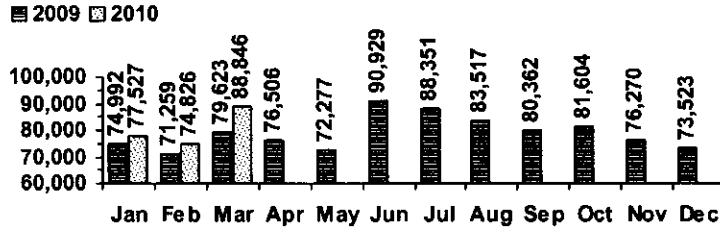

Logan Library Monthly Report March 2010

CIRCULATION

Total Circulation

Average Daily Circulation: 3,290
Highest day: 4,054 on Tue, Mar 16

HOLDINGS

	Donations	Purchases	Discards
Fiction	13	600	600
Nonfiction	425	135	560
Audiovisual	17	230	292
E-Resources	0	38	0
Total	455	1,003	1,452

Items in collection: 191,424
Titles in collection: 145,514

VISITS

Patron Exit Count

Average visits per day: 793.7
Circulations per visit: 4.1

Total number of library card holders: 24,592

SERVICES

Total Number of Reference Questions Answered

Number of Online Visits

PROGRAMS / PROJECTS

1. Storytime:	Number of Sessions:	30
	Average Attendance:	22.0
	Total Attendance:	660
	Adult Visitors:	14