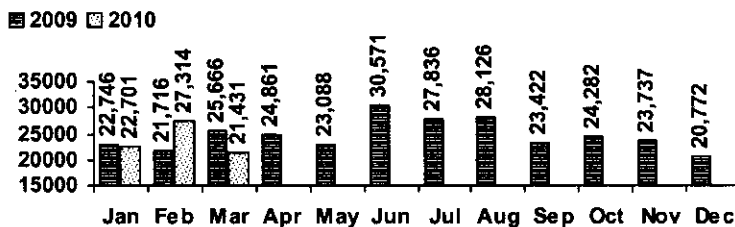

Logan Library Monthly Report March 2010

CIRCULATION

Total Circulation

Average Daily Circulation: 3,290
Highest day: 4,054 on Tue, Mar 16

HOLDINGS

	Donations	Purchases	Discards
Fiction	13	600	600
Nonfiction	425	135	560
Audiovisual	17	230	292
E-Resources	0	38	0
Total	455	1,003	1,452

Items in collection: 191,424
Titles in collection: 145,514

VISITS

Patron Exit Count

Average visits per day: 793.7
Circulations per visit: 4.1

Total number of library card holders: 24,592

SERVICES

Total Number of Reference Questions Answered

Number of Online Visits

PROGRAMS / PROJECTS

1. Storytime:	Number of Sessions:	30
	Average Attendance:	22.0
	Total Attendance:	660
	Adult Visitors:	14