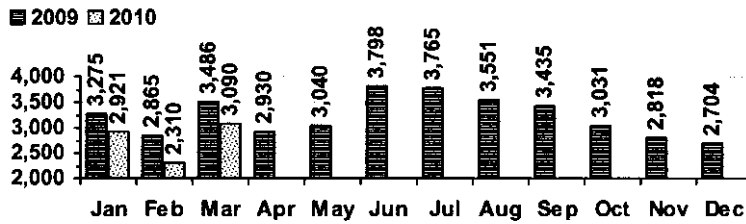

Logan Library Monthly Report March 2010

CIRCULATION

Total Circulation

Average Daily Circulation: 3,290
Highest day: 4,054 on Tue, Mar 16

HOLDINGS

	Donations	Purchases	Discards
Fiction	13	600	600
Nonfiction	425	135	560
Audiovisual	17	230	292
E-Resources	0	38	0
Total	455	1,003	1,452

Items in collection: 191,424
Titles in collection: 145,514

VISITS

Patron Exit Count

Average visits per day: 793.7
Circulations per visit: 4.1

Total number of library card holders: 24,592

SERVICES

Total Number of Reference Questions Answered

Number of Online Visits

PROGRAMS / PROJECTS

1. Storytime:	Number of Sessions:	30
	Average Attendance:	22.0
	Total Attendance:	660
	Adult Visitors:	14