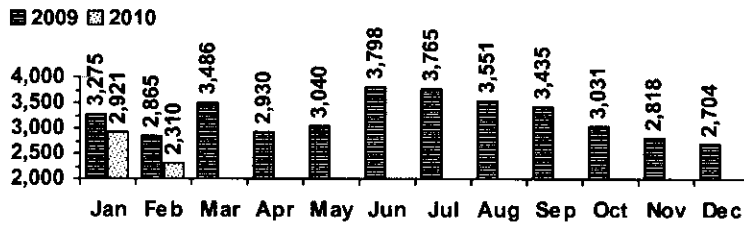

Logan Library Monthly Report February 2010

CIRCULATION

Total Circulation

■ 2009 ■ 2010

Average Daily Circulation: 3,253
Highest day: 5,024 on Tue, Feb 16

HOLDINGS

	Donations	Purchases	Discards
Fiction	23	600	216
Nonfiction	118	302	293
Audiovisual	35	230	315
E-Resources	0	35	0
Total	176	1,167	824

Items in collection: 192,290
Titles in collection: 145,949

VISITS

Patron Exit Count

■ 2009 ■ 2010

Average visits per day: 1,187.6
Circulations per visit: 2.7

Total number of library card holders: 24,608

SERVICES

Total Number of Reference Questions Answered

Number of Online Visits

PROGRAMS / PROJECTS

1. Storytime:	Number of Sessions:	18
	Average Attendance:	19.5
	Total Attendance:	351
	Adult Visitors:	14