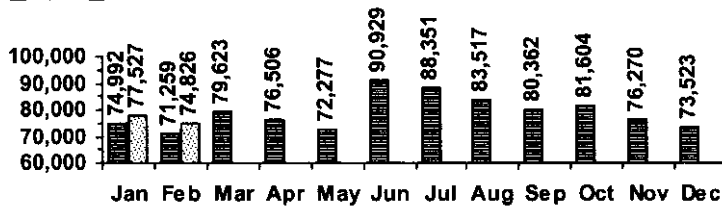

Logan Library Monthly Report February 2010

CIRCULATION

Total Circulation

■ 2009 ■ 2010

Average Daily Circulation: 3,253
Highest day: 5,024 on Tue, Feb 16

HOLDINGS

	Donations	Purchases	Discards
Fiction	23	600	216
Nonfiction	118	302	293
Audiovisual	35	230	315
E-Resources	0	35	0
Total	176	1,167	824

Items in collection: 192,290
Titles in collection: 145,949

VISITS

Patron Exit Count

■ 2009 ■ 2010

Average visits per day: 1,187.6
Circulations per visit: 2.7

Total number of library card holders: 24,608

SERVICES

Total Number of Reference Questions Answered

Number of Online Visits

PROGRAMS / PROJECTS

1. Storytime:	Number of Sessions:	18
	Average Attendance:	19.5
	Total Attendance:	351
	Adult Visitors:	14