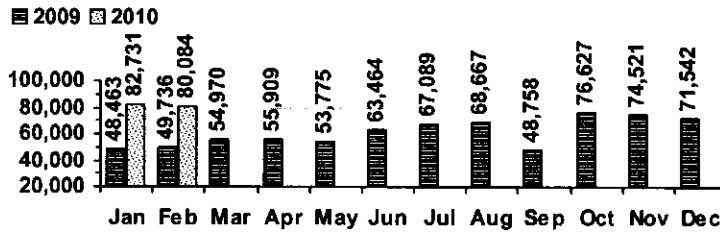

Logan Library Monthly Report February 2010

CIRCULATION

Total Circulation

■ 2009 ■ 2010

Average Daily Circulation: 3,253
Highest day: 5,024 on Tue, Feb 16

HOLDINGS

	Donations	Purchases	Discards
Fiction	23	600	216
Nonfiction	118	302	293
Audiovisual	35	230	315
E-Resources	0	35	0
Total	176	1,167	824

Items in collection: 192,290
Titles in collection: 145,949

VISITS

Patron Exit Count

■ 2009 ■ 2010

Average visits per day: 1,187.6
Circulations per visit: 2.7

Total number of library card holders: 24,608

SERVICES

Total Number of Reference Questions Answered

Number of Online Visits

PROGRAMS / PROJECTS

1. Storytime:	Number of Sessions:	18
	Average Attendance:	19.5
	Total Attendance:	351
	Adult Visitors:	14