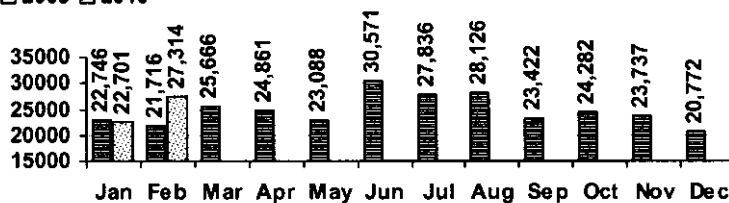

Logan Library Monthly Report February 2010

CIRCULATION

Total Circulation

■ 2009 ■ 2010

Average Daily Circulation: 3,253
Highest day: 5,024 on Tue, Feb 16

HOLDINGS

	Donations	Purchases	Discards
Fiction	23	600	216
Nonfiction	118	302	293
Audiovisual	35	230	315
E-Resources	0	35	0
Total	176	1,167	824

Items in collection: 192,290
Titles in collection: 145,949

VISITS

Patron Exit Count

■ 2009 ■ 2010

Average visits per day: 1,187.6
Circulations per visit: 2.7

Total number of library card holders: 24,608

SERVICES

Total Number of Reference Questions Answered

Number of Online Visits

PROGRAMS / PROJECTS

1. Storytime:	Number of Sessions:	18
	Average Attendance:	19.5
	Total Attendance:	351
	Adult Visitors:	14