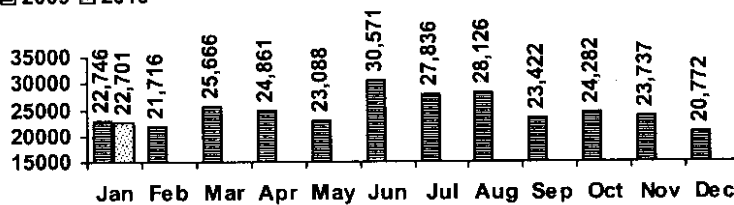

Logan Library Monthly Report January 2010

CIRCULATION

Total Circulation

■ 2009 ■ 2010

Average Daily Circulation: 3,230
Highest day: 5,211 on Tue, Jan 19

HOLDINGS

	Donations	Purchases	Discards
Fiction	35	600	216
Nonfiction	114	218	126
Audiovisual	49	230	205
E-Resources	0	46	0
Total	198	1,094	547

Items in collection: 191,586
Titles in collection: 145,528

VISITS

Patron Exit Count

■ 2009 ■ 2010

Average visits per day: 987.0
Circulations per visit: 3.4

Total number of library card holders: 24,936

SERVICES

Total Number of Reference Questions Answered

Number of Online Visits

PROGRAMS / PROJECTS

1. Storytime:	Number of Sessions:	24
	Average Attendance:	18.7
	Total Attendance:	448
	Adult Visitors:	10