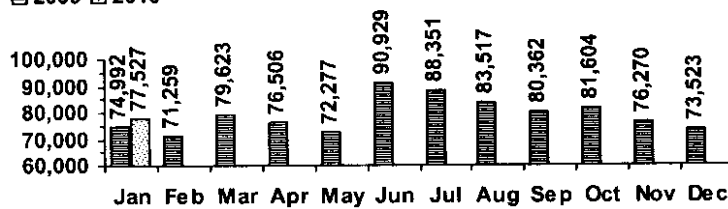

Logan Library Monthly Report January 2010

CIRCULATION

Total Circulation

■ 2009 ■ 2010

Average Daily Circulation: 3,230
Highest day: 5,211 on Tue, Jan 19

HOLDINGS

	Donations	Purchases	Discards
Fiction	35	600	216
Nonfiction	114	218	126
Audiovisual	49	230	205
E-Resources	0	46	0
Total	198	1,094	547

Items in collection: 191,586
Titles in collection: 145,528

VISITS

Patron Exit Count

■ 2009 ■ 2010

Average visits per day: 987.0
Circulations per visit: 3.4

Total number of library card holders: 24,936

SERVICES

Total Number of Reference Questions Answered

Number of Online Visits

PROGRAMS / PROJECTS

1. Storytime:	Number of Sessions:	24
	Average Attendance:	18.7
	Total Attendance:	448
	Adult Visitors:	10