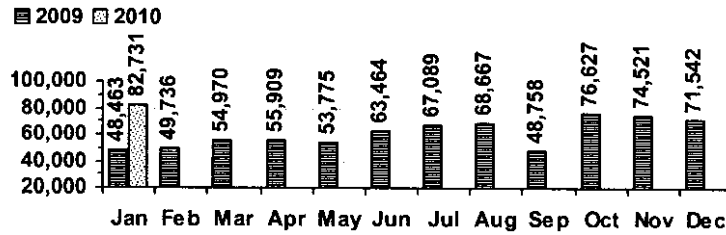

Logan Library Monthly Report January 2010

CIRCULATION

Total Circulation

■ 2009 ■ 2010

Average Daily Circulation: 3,230
Highest day: 5,211 on Tue, Jan 19

HOLDINGS

	Donations	Purchases	Discards
Fiction	35	600	216
Nonfiction	114	218	126
Audiovisual	49	230	205
E-Resources	0	46	0
Total	198	1,094	547

Items in collection: 191,586
Titles in collection: 145,528

VISITS

Patron Exit Count

■ 2009 ■ 2010

Average visits per day: 987.0
Circulations per visit: 3.4

Total number of library card holders: 24,936

SERVICES

Total Number of Reference Questions Answered

Number of Online Visits

PROGRAMS / PROJECTS

1. Storytime:	Number of Sessions:	24
	Average Attendance:	18.7
	Total Attendance:	448
	Adult Visitors:	10