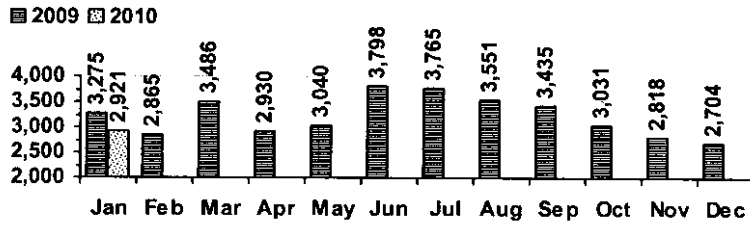

Logan Library Monthly Report January 2010

CIRCULATION

Total Circulation

■ 2009 ■ 2010

Average Daily Circulation: 3,230
Highest day: 5,211 on Tue, Jan 19

HOLDINGS

	Donations	Purchases	Discards
Fiction	35	600	216
Nonfiction	114	218	126
Audiovisual	49	230	205
E-Resources	0	46	0
Total	198	1,094	547

Items in collection: 191,586
Titles in collection: 145,528

VISITS

Patron Exit Count

■ 2009 ■ 2010

Average visits per day: 987.0
Circulations per visit: 3.4

Total number of library card holders: 24,936

SERVICES

Total Number of Reference Questions Answered

Number of Online Visits

PROGRAMS / PROJECTS

1. Storytime:	Number of Sessions:	24
	Average Attendance:	18.7
	Total Attendance:	448
	Adult Visitors:	10