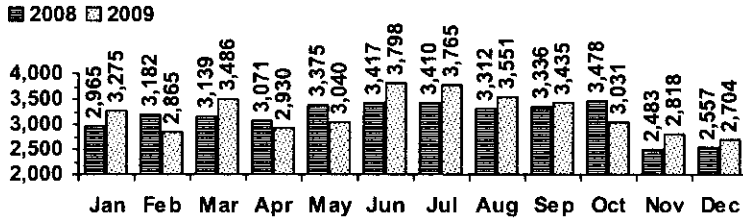

Logan Library Monthly Report December 2009

CIRCULATION

Total Circulation

■ 2008 ■ 2009

Average Daily Circulation: 2,941
Highest day: 4,638 on Tue, Dec 28

HOLDINGS

	Donations	Purchases	Discards
Fiction	46	452	148
Nonfiction	24	225	284
Audiovisual	77	265	125
E-Resources	0	46	0
Total	147	988	557

Items in collection: 190,598
Titles in collection: 144,926

VISITS

Patron Exit Count

■ 2008 ■ 2009

Average visits per day: 830.9
Circulations per visit: 3.5

Total number of library card holders: 25,044

SERVICES

Total Number of Reference Questions Answered

Number of Online Visits

PROGRAMS / PROJECTS

1. Storytime:	Number of Sessions:	12
	Average Attendance:	18.9
	Total Attendance:	227
	Adult Visitors:	1