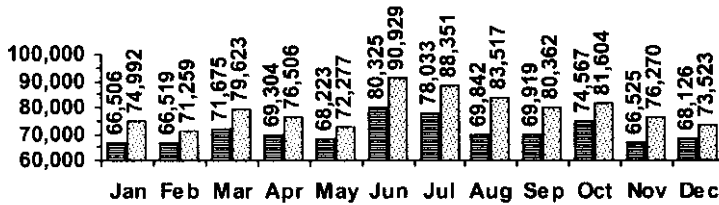

Logan Library Monthly Report December 2009

CIRCULATION

Total Circulation

■ 2008 ■ 2009

Average Daily Circulation: 2,941
Highest day: 4,638 on Tue, Dec 28

HOLDINGS

	Donations	Purchases	Discards
Fiction	46	452	148
Nonfiction	24	225	284
Audiovisual	77	265	125
E-Resources	0	46	0
Total	147	988	557

Items in collection: 190,598
Titles in collection: 144,926

VISITS

Patron Exit Count

■ 2008 ■ 2009

Average visits per day: 830.9
Circulations per visit: 3.5

Total number of library card holders: 25,044

SERVICES

Total Number of Reference Questions Answered

Number of Online Visits

PROGRAMS / PROJECTS

1. Storytime:	Number of Sessions:	12
	Average Attendance:	18.9
	Total Attendance:	227
	Adult Visitors:	1