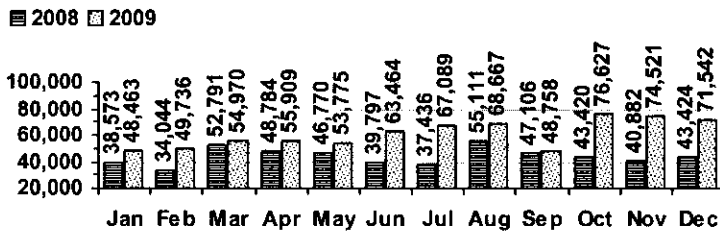

Logan Library Monthly Report December 2009

CIRCULATION

Total Circulation

■ 2008 ■ 2009

Average Daily Circulation: 2,941
Highest day: 4,638 on Tue, Dec 28

HOLDINGS

	Donations	Purchases	Discards
Fiction	46	452	148
Nonfiction	24	225	284
Audiovisual	77	265	125
E-Resources	0	46	0
Total	147	988	557

Items in collection: 190,598
Titles in collection: 144,926

VISITS

Patron Exit Count

■ 2008 ■ 2009

Average visits per day: 830.9
Circulations per visit: 3.5

Total number of library card holders: 25,044

SERVICES

Total Number of Reference Questions Answered

Number of Online Visits

PROGRAMS / PROJECTS

1. Storytime:	Number of Sessions:	12
	Average Attendance:	18.9
	Total Attendance:	227
	Adult Visitors:	1