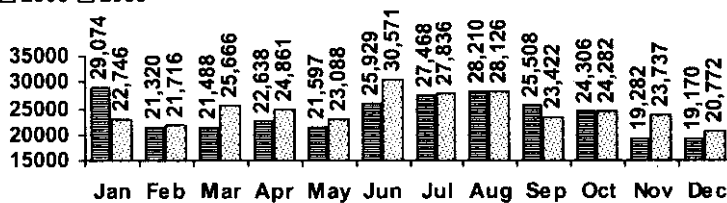

Logan Library Monthly Report December 2009

CIRCULATION

Total Circulation

■ 2008 ■ 2009

Average Daily Circulation: 2,941
Highest day: 4,638 on Tue, Dec 28

HOLDINGS

	Donations	Purchases	Discards
Fiction	46	452	148
Nonfiction	24	225	284
Audiovisual	77	265	125
E-Resources	0	46	0
Total	147	988	557

Items in collection: 190,598
Titles in collection: 144,926

VISITS

Patron Exit Count

■ 2008 ■ 2009

Average visits per day: 830.9
Circulations per visit: 3.5

Total number of library card holders: 25,044

SERVICES

Total Number of Reference Questions Answered

Number of Online Visits

PROGRAMS / PROJECTS

1. Storytime:	Number of Sessions:	12
	Average Attendance:	18.9
	Total Attendance:	227
	Adult Visitors:	1