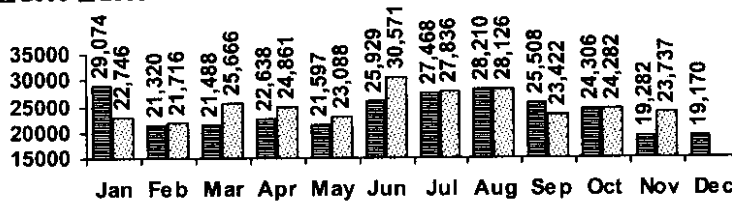

Logan Library Monthly Report November 2009

CIRCULATION

Total Circulation

■ 2008 ■ 2009

Average Daily Circulation: 3,316
Highest day: 4,499 on Thu, Nov 12

HOLDINGS

	Donations	Purchases	Discards
Fiction	19	524	926
Nonfiction	70	130	64
Audiovisual	20	219	231
E-Resources	0	29	0
Total	109	902	1,221

Items in collection: 189,336
Titles in collection: 144,398

VISITS

Patron Exit Count

■ 2008 ■ 2009

Average visits per day: 1,032.0
Circulations per visit: 3.2

Total number of library card holders: 25,333

SERVICES

Total Number of Reference Questions Answered

Number of Online Visits

PROGRAMS / PROJECTS

1. Storytime:	Number of Sessions:	16
	Average Attendance:	22.4
	Total Attendance:	358
	Adult Visitors:	10