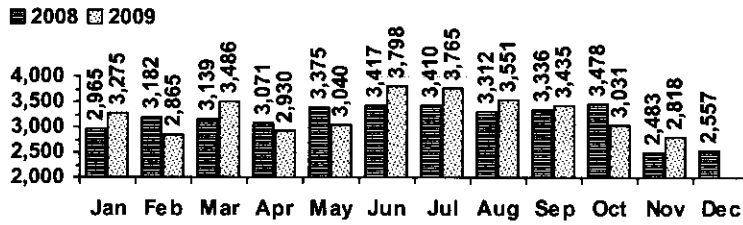

Logan Library Monthly Report November 2009

CIRCULATION

Total Circulation

■ 2008 ■ 2009

Average Daily Circulation: 3,316
Highest day: 4,499 on Thu, Nov 12

HOLDINGS

	Donations	Purchases	Discards
Fiction	19	524	926
Nonfiction	70	130	64
Audiovisual	20	219	231
E-Resources	0	29	0
Total	109	902	1,221

Items in collection: 189,336
Titles in collection: 144,398

VISITS

Patron Exit Count

■ 2008 ■ 2009

Average visits per day: 1,032.0
Circulations per visit: 3.2

Total number of library card holders: 25,333

SERVICES

Total Number of Reference Questions Answered

Number of Online Visits

PROGRAMS / PROJECTS

1. Storytime:	Number of Sessions:	16
	Average Attendance:	22.4
	Total Attendance:	358
	Adult Visitors:	10