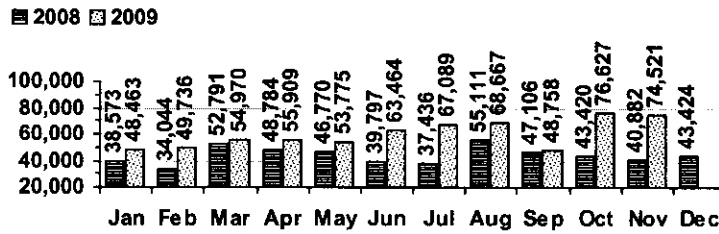

Logan Library Monthly Report November 2009

CIRCULATION

Total Circulation

■ 2008 ■ 2009

Average Daily Circulation: 3,316
Highest day: 4,499 on Thu, Nov 12

HOLDINGS

	Donations	Purchases	Discards
Fiction	19	524	926
Nonfiction	70	130	64
Audiovisual	20	219	231
E-Resources	0	29	0
Total	109	902	1,221

Items in collection: 189,336
Titles in collection: 144,398

VISITS

Patron Exit Count

■ 2008 ■ 2009

Average visits per day: 1,032.0
Circulations per visit: 3.2

Total number of library card holders: 25,333

SERVICES

Total Number of Reference Questions Answered

Number of Online Visits

PROGRAMS / PROJECTS

1. Storytime:	Number of Sessions:	16
	Average Attendance:	22.4
	Total Attendance:	358
	Adult Visitors:	10