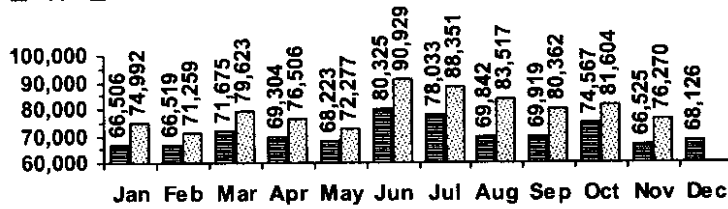

Logan Library Monthly Report November 2009

CIRCULATION

Total Circulation

■ 2008 ■ 2009

Average Daily Circulation: 3,316
Highest day: 4,499 on Thu, Nov 12

HOLDINGS

	Donations	Purchases	Discards
Fiction	19	524	926
Nonfiction	70	130	64
Audiovisual	20	219	231
E-Resources	0	29	0
Total	109	902	1,221

Items in collection: 189,336
Titles in collection: 144,398

VISITS

Patron Exit Count

■ 2008 ■ 2009

Average visits per day: 1,032.0
Circulations per visit: 3.2

Total number of library card holders: 25,333

SERVICES

Total Number of Reference Questions Answered

Number of Online Visits

PROGRAMS / PROJECTS

1. Storytime:	Number of Sessions:	16
	Average Attendance:	22.4
	Total Attendance:	358
	Adult Visitors:	10