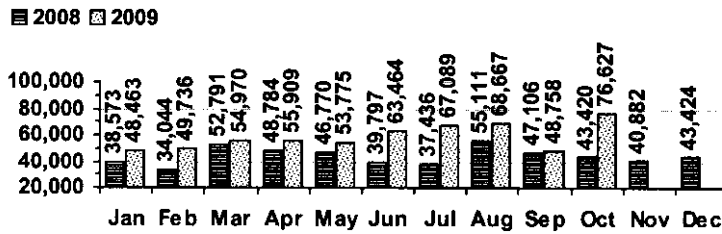

Logan Library Monthly Report October 2009

CIRCULATION

Total Circulation

■ 2008 ■ 2009

Average Daily Circulation: 3,022
Highest day: 4,398 on Mon, Oct 19

HOLDINGS

	Donations	Purchases	Discards
Fiction	38	687	197
Nonfiction	217	274	58
Audiovisual	61	378	50
E-Resources	0	40	0
Total	316	1,379	305

Items in collection: 189,535
Titles in collection: 144,625

VISITS

Patron Exit Count

■ 2008 ■ 2009

Average visits per day: 899.3
Circulations per visit: 3.4

Total number of library card holders: 25,057

SERVICES

Total Number of Reference Questions Answered

Number of Online Visits

PROGRAMS / PROJECTS

1. Storytime:	Number of Sessions:	18
	Average Attendance:	19.6
	Total Attendance:	352
	Adult Visitors:	6

Attendance at drop-in Halloween Storytime: 151