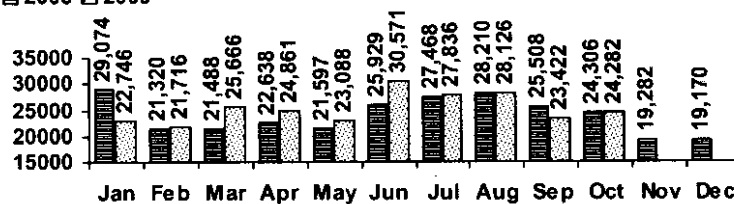

Logan Library Monthly Report October 2009

CIRCULATION

Total Circulation

■ 2008 ■ 2009

Average Daily Circulation: 3,022
Highest day: 4,398 on Mon, Oct 19

HOLDINGS

	Donations	Purchases	Discards
Fiction	38	687	197
Nonfiction	217	274	58
Audiovisual	61	378	50
E-Resources	0	40	0
Total	316	1,379	305

Items in collection: 189,535
Titles in collection: 144,625

VISITS

Patron Exit Count

■ 2008 ■ 2009

Average visits per day: 899.3
Circulations per visit: 3.4

Total number of library card holders: 25,057

SERVICES

Total Number of Reference Questions Answered

Number of Online Visits

PROGRAMS / PROJECTS

1. Storytime:	Number of Sessions:	18
	Average Attendance:	19.6
	Total Attendance:	352
	Adult Visitors:	6

Attendance at drop-in Halloween Storytime: 151