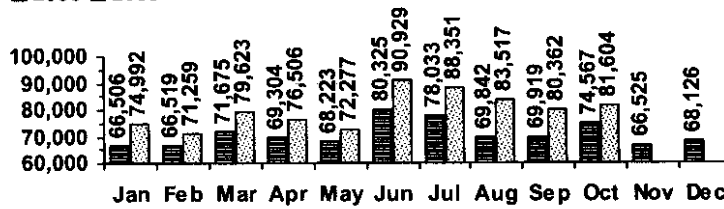

Logan Library Monthly Report October 2009

CIRCULATION

Total Circulation

■ 2008 ■ 2009

Average Daily Circulation: 3,022
Highest day: 4,398 on Mon, Oct 19

HOLDINGS

	Donations	Purchases	Discards
Fiction	38	687	197
Nonfiction	217	274	58
Audiovisual	61	378	50
E-Resources	0	40	0
Total	316	1,379	305

Items in collection: 189,535
Titles in collection: 144,625

VISITS

Patron Exit Count

■ 2008 ■ 2009

Average visits per day: 899.3
Circulations per visit: 3.4

Total number of library card holders: 25,057

SERVICES