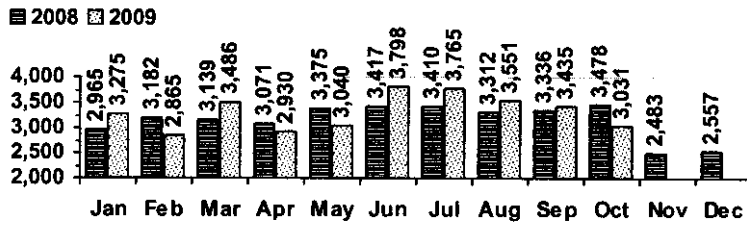

Logan Library Monthly Report October 2009

CIRCULATION

Total Circulation

■ 2008 ■ 2009

Average Daily Circulation: 3,022
Highest day: 4,398 on Mon, Oct 19

HOLDINGS

	Donations	Purchases	Discards
Fiction	38	687	197
Nonfiction	217	274	58
Audiovisual	61	378	50
E-Resources	0	40	0
Total	316	1,379	305

Items in collection: 189,535
Titles in collection: 144,625

VISITS

Patron Exit Count

■ 2008 ■ 2009

Average visits per day: 899.3
Circulations per visit: 3.4

Total number of library card holders: 25,057

SERVICES

Total Number of Reference Questions Answered

Number of Online Visits

PROGRAMS / PROJECTS

1. Storytime:	Number of Sessions:	18
	Average Attendance:	19.6
	Total Attendance:	352
	Adult Visitors:	6

Attendance at drop-in Halloween Storytime: 151