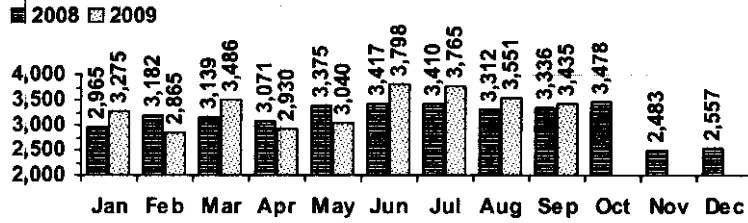

Logan Library Monthly Report September 2009

CIRCULATION

Total Circulation

■ 2008 ■ 2009

Average Daily Circulation: 3,214
Highest day: 5,402 on Tue, Sep 08

HOLDINGS

	Donations	Purchases	Discards
Fiction	16	684	233
Nonfiction	67	363	79
Audiovisual	4	231	159
E-Resources	0	18	0
Total	87	1,296	471

Items in collection: 187,519
Titles in collection: 143,023

VISITS

Patron Exit Count

■ 2008 ■ 2009

Average visits per day: 936.9
Circulations per visit: 3.4

Total number of library card holders: 25,188

SERVICES

Total Number of Reference Questions Answered

Number of Online Visits

PROGRAMS / PROJECTS

1. Storytime:	Number of Sessions:	22
	Average Attendance:	21.3
	Total Attendance:	469
	Adult Visitors:	21