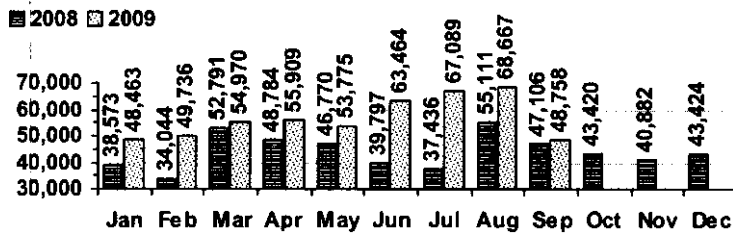

Logan Library Monthly Report September 2009

CIRCULATION

Total Circulation

■ 2008 ■ 2009

Average Daily Circulation: 3,214
Highest day: 5,402 on Tue, Sep 08

HOLDINGS

	Donations	Purchases	Discards
Fiction	16	684	233
Nonfiction	67	363	79
Audiovisual	4	231	159
E-Resources	0	18	0
Total	87	1,296	471

Items in collection: 187,519
Titles in collection: 143,023

VISITS

Patron Exit Count

■ 2008 ■ 2009

Average visits per day: 936.9
Circulations per visit: 3.4

Total number of library card holders: 25,188

SERVICES

Total Number of Reference Questions Answered

Number of Online Visits

PROGRAMS / PROJECTS

1. Storytime:	Number of Sessions:	22
	Average Attendance:	21.3
	Total Attendance:	469
	Adult Visitors:	21