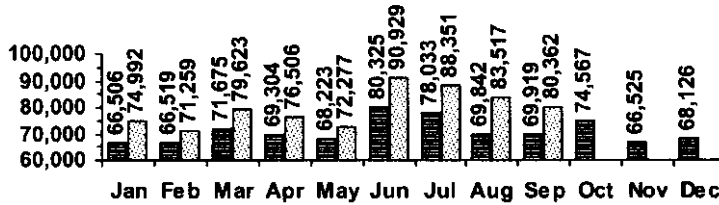

Logan Library Monthly Report September 2009

CIRCULATION

Total Circulation

■ 2008 ■ 2009

Average Daily Circulation: 3,214
Highest day: 5,402 on Tue, Sep 08

HOLDINGS

	Donations	Purchases	Discards
Fiction	16	684	233
Nonfiction	67	363	79
Audiovisual	4	231	159
E-Resources	0	18	0
Total	87	1,296	471

Items in collection: 187,519
Titles in collection: 143,023

VISITS

Patron Exit Count

■ 2008 ■ 2009

Average visits per day: 936.9
Circulations per visit: 3.4

Total number of library card holders: 25,188

SERVICES

Total Number of Reference Questions Answered

Number of Online Visits

PROGRAMS / PROJECTS

1. Storytime:	Number of Sessions:	22
	Average Attendance:	21.3
	Total Attendance:	469
	Adult Visitors:	21