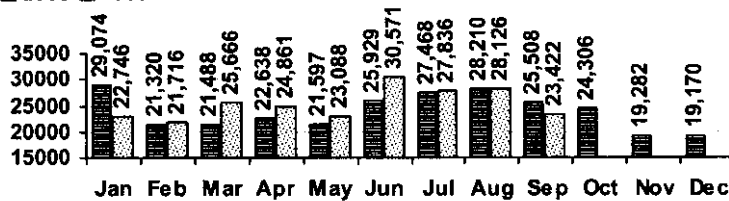

Logan Library Monthly Report September 2009

CIRCULATION

Total Circulation

■ 2008 ■ 2009

Average Daily Circulation: 3,214
Highest day: 5,402 on Tue, Sep 08

HOLDINGS

	Donations	Purchases	Discards
Fiction	16	684	233
Nonfiction	67	363	79
Audiovisual	4	231	159
E-Resources	0	18	0
Total	87	1,296	471

Items in collection: 187,519
Titles in collection: 143,023

VISITS

Patron Exit Count

■ 2008 ■ 2009

Average visits per day: 936.9
Circulations per visit: 3.4

Total number of library card holders: 25,188

SERVICES

Total Number of Reference Questions Answered

Number of Online Visits

PROGRAMS / PROJECTS

1. Storytime:	Number of Sessions:	22
	Average Attendance:	21.3
	Total Attendance:	469
	Adult Visitors:	21