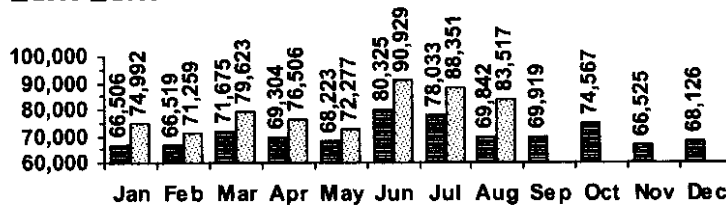

### CIRCULATION

#### Total Circulation

■ 2008 ■ 2009

Average Daily Circulation: 3,212  
Highest day: 4,642 on Mon, Aug 17