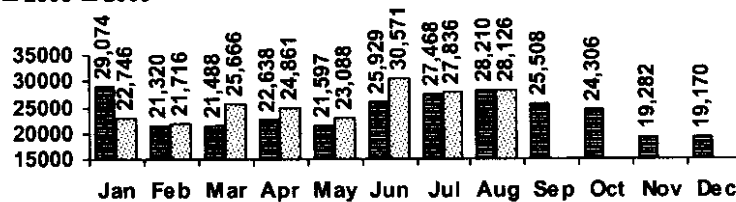

VISITS

Patron Exit Count

■ 2008 ■ 2009

Average visits per day: 1,081.8
Circulations per visit: 3.0

Total number of library card holders: 25,152