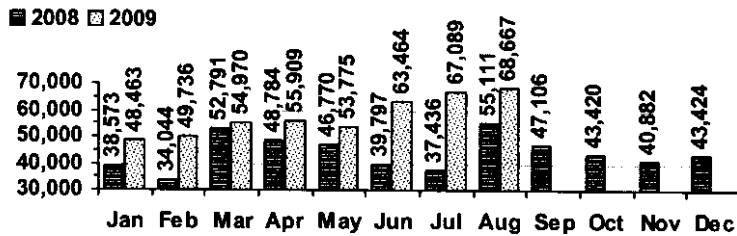

Number of Online Visits

PROGRAMS / PROJECTS

1. Summer Reading Program:

Total number of Sign-ups:	2,228
Total number of Reading Records turned in:	4,421
Adult Drawing Participants this month:	1,526
Teen Drawing Participants this month:	128