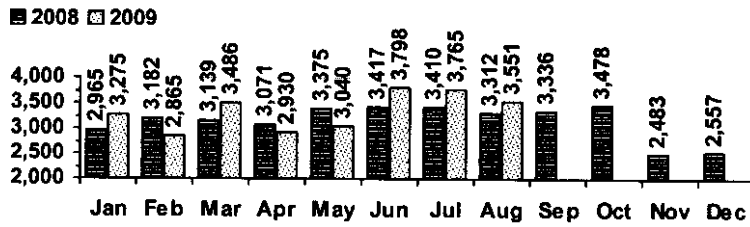

SERVICES

Total Number of Reference Questions Answered