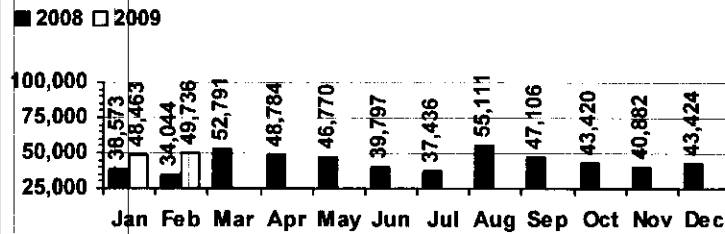

Logan Library Monthly Report February 2009

CIRCULATION

Total Circulation

■ 2008 □ 2009

Average Daily Circulation: 3,098
Highest day: 4,376 on Tue, Feb 17

HOLDINGS

	Donations	Purchases	Discards
Fiction	16	437	327
Nonfiction	36	317	513
Audiovisual	11	264	327
E-Resources	0	15	1
Total	63	1,033	1,168

Items in collection: 183,083
Titles in collection: 139,888

VISITS

Patron Exit Count

■ 2008 □ 2009

Average visits per day: 944.2
Circulations per visit: 3.3

Total number of library card holders: 25,143

SERVICES

Total Number of Reference Questions Answered

Number of Online Visits

PROGRAMS / PROJECTS

1. Storytime: Number of Sessions: 18
 Average Attendance: 21.9
 Total Attendance: 394
 Adult Visitors: 8