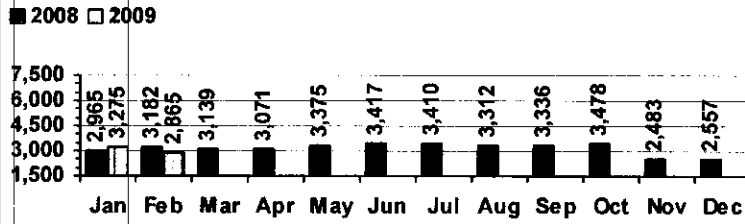

Logan Library Monthly Report February 2009

CIRCULATION

Total Circulation

■ 2008 □ 2009

Average Daily Circulation: 3,098
Highest day: 4,376 on Tue, Feb 17

HOLDINGS

	Donations	Purchases	Discards
Fiction	16	437	327
Nonfiction	36	317	513
Audiovisual	11	264	327
E-Resources	0	15	1
Total	63	1,033	1,168

Items in collection: 183,083
Titles in collection: 139,888

VISITS

Patron Exit Count

■ 2008 □ 2009

Average visits per day: 944.2
Circulations per visit: 3.3

Total number of library card holders: 25,143

SERVICES

Total Number of Reference Questions Answered

Number of Online Visits

PROGRAMS / PROJECTS

1. Storytime: Number of Sessions: 18
 Average Attendance: 21.9
 Total Attendance: 394
 Adult Visitors: 8