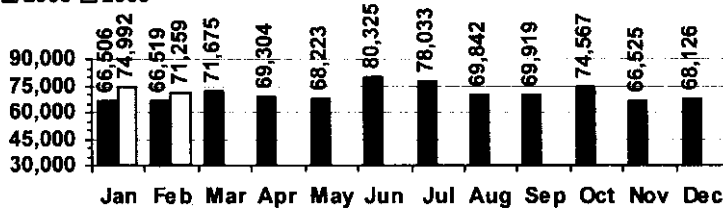

Logan Library Monthly Report February 2009

CIRCULATION

Total Circulation

■ 2008 □ 2009

Average Daily Circulation: 3,098
Highest day: 4,376 on Tue, Feb 17

HOLDINGS

	Donations	Purchases	Discards
Fiction	16	437	327
Nonfiction	36	317	513
Audiovisual	11	264	327
E-Resources	0	15	1
Total	63	1,033	1,168

Items in collection: 183,083
Titles in collection: 139,888

VISITS

Patron Exit Count

■ 2008 □ 2009

Average visits per day: 944.2
Circulations per visit: 3.3

Total number of library card holders: 25,143

SERVICES

Total Number of Reference Questions Answered

Number of Online Visits

PROGRAMS / PROJECTS

1. Storytime: Number of Sessions: 18
 Average Attendance: 21.9
 Total Attendance: 394
 Adult Visitors: 8