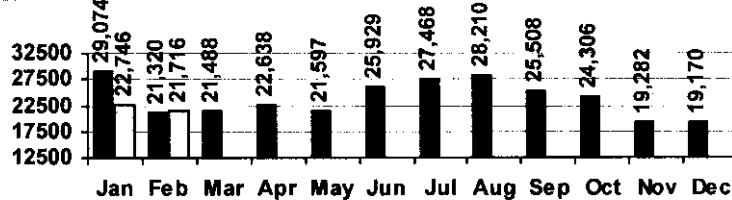

Logan Library Monthly Report February 2009

CIRCULATION

Total Circulation

■ 2008 □ 2009

Average Daily Circulation: 3,098
Highest day: 4,376 on Tue, Feb 17

HOLDINGS

	Donations	Purchases	Discards
Fiction	16	437	327
Nonfiction	36	317	513
Audiovisual	11	264	327
E-Resources	0	15	1
Total	63	1,033	1,168

Items in collection: 183,083
Titles in collection: 139,888

VISITS

Patron Exit Count

■ 2008 □ 2009

Average visits per day: 944.2
Circulations per visit: 3.3

Total number of library card holders: 25,143

SERVICES

Total Number of Reference Questions Answered

Number of Online Visits

PROGRAMS / PROJECTS

1. Storytime: Number of Sessions: 18
 Average Attendance: 21.9
 Total Attendance: 394
 Adult Visitors: 8