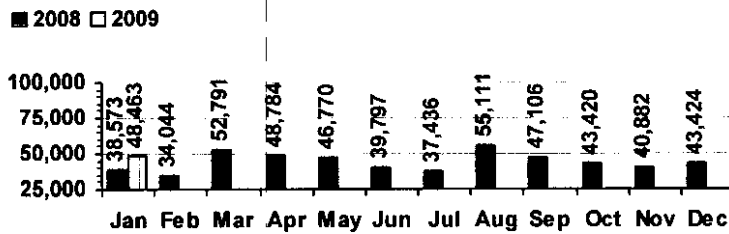

Logan Library Monthly Report January 2009

CIRCULATION

Total Circulation

■ 2008 □ 2009

Average Daily Circulation: 2,999
Highest day: 4,666 on Tue, Jan 20

HOLDINGS

	Donations	Purchases	Discards
Fiction	6	529	291
Nonfiction	1	211	471
Audiovisual	61	229	327
E-Resources	0	14	1
Total	68	983	1,090

Items in collection: 182,994
Titles in collection: 139,605

VISITS

Patron Exit Count

■ 2008 □ 2009

Average visits per day: 909.8
Circulations per visit: 3.3

Total number of library card holders: 25,191

SERVICES

Total Number of Reference Questions Answered

Number of Online Visits

PROGRAMS / PROJECTS

1. Storytime:	Number of Sessions:	24
	Average Attendance:	21.9
	Total Attendance:	525
	Adult Visitors:	16