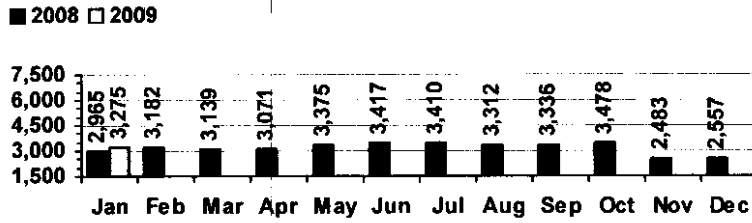

Logan Library Monthly Report January 2009

CIRCULATION

Total Circulation

■ 2008 □ 2009

Average Daily Circulation: 2,999
Highest day: 4,666 on Tue, Jan 20

HOLDINGS

	Donations	Purchases	Discards
Fiction	6	529	291
Nonfiction	1	211	471
Audiovisual	61	229	327
E-Resources	0	14	1
Total	68	983	1,090

Items in collection: 182,994
Titles in collection: 139,605

VISITS

Patron Exit Count

■ 2008 □ 2009

Average visits per day: 909.8
Circulations per visit: 3.3

Total number of library card holders: 25,191

SERVICES

Total Number of Reference Questions Answered

Number of Online Visits

PROGRAMS / PROJECTS

1. Storytime:	Number of Sessions:	24
	Average Attendance:	21.9
	Total Attendance:	525
	Adult Visitors:	16