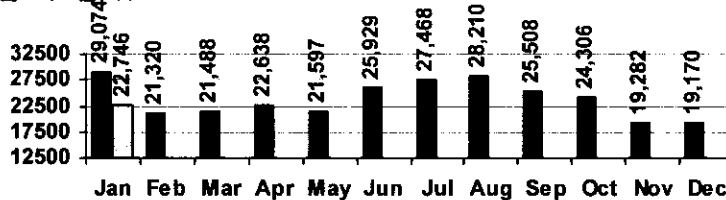

Logan Library Monthly Report January 2009

CIRCULATION

Total Circulation

■ 2008 □ 2009

Average Daily Circulation: 2,999
Highest day: 4,666 on Tue, Jan 20

HOLDINGS

	Donations	Purchases	Discards
Fiction	6	529	291
Nonfiction	1	211	471
Audiovisual	61	229	327
E-Resources	0	14	1
Total	68	983	1,090

Items in collection: 182,994
Titles in collection: 139,605

VISITS

Patron Exit Count

■ 2008 □ 2009

Average visits per day: 909.8
Circulations per visit: 3.3

Total number of library card holders: 25,191

SERVICES

Total Number of Reference Questions Answered

Number of Online Visits

PROGRAMS / PROJECTS

1. Storytime:	Number of Sessions:	24
	Average Attendance:	21.9
	Total Attendance:	525
	Adult Visitors:	16