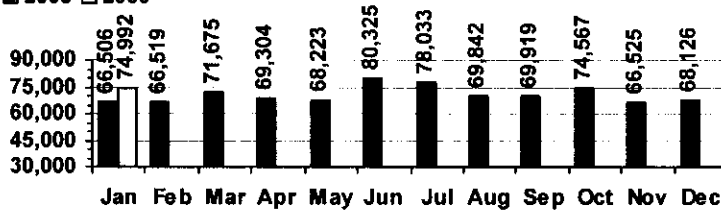

Logan Library Monthly Report January 2009

CIRCULATION

Total Circulation

■ 2008 □ 2009

Average Daily Circulation: 2,999
Highest day: 4,666 on Tue, Jan 20

HOLDINGS

	Donations	Purchases	Discards
Fiction	6	529	291
Nonfiction	1	211	471
Audiovisual	61	229	327
E-Resources	0	14	1
Total	68	983	1,090

Items in collection: 182,994
Titles in collection: 139,605

VISITS

Patron Exit Count

■ 2008 □ 2009

Average visits per day: 909.8
Circulations per visit: 3.3

Total number of library card holders: 25,191

SERVICES

Total Number of Reference Questions Answered

Number of Online Visits

PROGRAMS / PROJECTS

1. Storytime:	Number of Sessions:	24
	Average Attendance:	21.9
	Total Attendance:	525
	Adult Visitors:	16