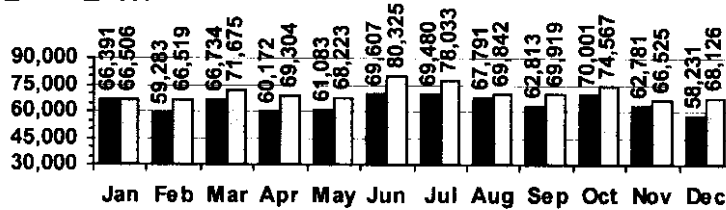

Logan Library Monthly Report December 2008

CIRCULATION

Total Circulation

■ 2007 □ 2008

Average Daily Circulation: 2,725
Highest day: 4,031 on Mon, Dec 29

HOLDINGS

	Donations	Purchases	Discards
Fiction	9	539	982
Nonfiction	14	253	377
Audiovisual	94	215	210
Total	117	1,007	1,569

Items in collection: 183,043
Titles in collection: 139,595

E-Resources			
Total	Added*	Overlays	Discarded
13,458	28	0	0

*e-audio books added: 28 *e-books added: 0

VISITS

Patron Exit Count

■ 2007 □ 2008

Average visits per day: 737.3
Circulations per visit: 3.6