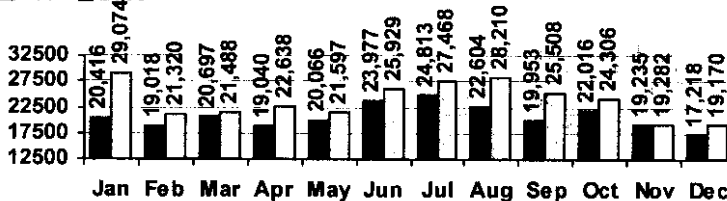

Logan Library Monthly Report December 2008

CIRCULATION

Total Circulation

■ 2007 □ 2008

Average Daily Circulation: 2,725
Highest day: 4,031 on Mon, Dec 29

HOLDINGS

	Donations	Purchases	Discards
Fiction	9	539	982
Nonfiction	14	253	377
Audiovisual	94	215	210
Total	117	1,007	1,569

Items in collection: 183,043
Titles in collection: 139,595

E-Resources			
Total	Added*	Overlays	Discarded
13,458	28	0	0

*e-audio books added: 28 *e-books added: 0

VISITS

Patron Exit Count

■ 2007 □ 2008

Average visits per day: 737.3
Circulations per visit: 3.6

Total number of library card holders: 25,179

SERVICES

Total Number of Reference Questions Answered

■ 2007 □ 2008

Number of Online Visits

■ 2007 □ 2008

PROGRAMS / PROJECTS

1. Storytime:	Number of Sessions:	6
	Average Attendance:	19.3
	Total Attendance:	116
	Adult Visitors:	1