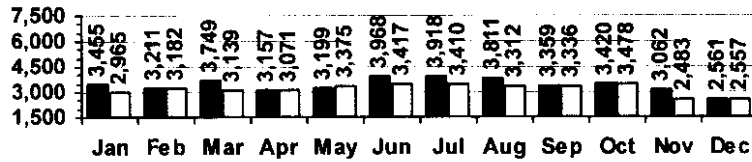

Logan Library Monthly Report December 2008

CIRCULATION

Total Circulation

■ 2007 □ 2008

Average Daily Circulation: 2,725
Highest day: 4,031 on Mon, Dec 29

HOLDINGS

	Donations	Purchases	Discards
Fiction	9	539	982
Nonfiction	14	253	377
Audiovisual	94	215	210
Total	117	1,007	1,569

Items in collection: 183,043
Titles in collection: 139,595

E-Resources			
Total	Added*	Overlays	Discarded
13,458	28	0	0

*e-audio books added: 28 *e-books added: 0

VISITS

Patron Exit Count

■ 2007 □ 2008

Average visits per day: 737.3
Circulations per visit: 3.6

Total number of library card holders: 25,179

SERVICES

Total Number of Reference Questions Answered

■ 2007 □ 2008

Number of Online Visits

■ 2007 □ 2008

PROGRAMS / PROJECTS

1. Storytime:	Number of Sessions:	6
	Average Attendance:	19.3
	Total Attendance:	116
	Adult Visitors:	1