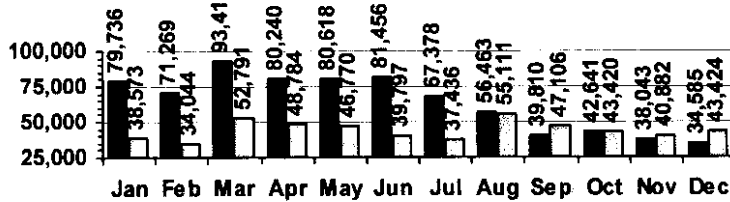

Logan Library Monthly Report December 2008

CIRCULATION

Total Circulation

■ 2007 □ 2008

Average Daily Circulation: 2,725
Highest day: 4,031 on Mon, Dec 29

HOLDINGS

	Donations	Purchases	Discards
Fiction	9	539	982
Nonfiction	14	253	377
Audiovisual	94	215	210
Total	117	1,007	1,569

Items in collection: 183,043
Titles in collection: 139,595

E-Resources			
Total	Added*	Overlays	Discarded
13,458	28	0	0

*e-audio books added: 28 *e-books added: 0

VISITS

Patron Exit Count

■ 2007 □ 2008

Average visits per day: 737.3
Circulations per visit: 3.6

Total number of library card holders: 25,179

SERVICES

Total Number of Reference Questions Answered

■ 2007 □ 2008

Number of Online Visits

■ 2007 □ 2008

PROGRAMS / PROJECTS

1. Storytime:	Number of Sessions:	6
	Average Attendance:	19.3
	Total Attendance:	116
	Adult Visitors:	1