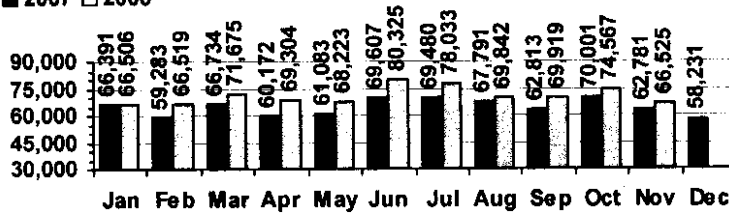

Logan Library Monthly Report November 2008

CIRCULATION

Total Circulation

■ 2007 □ 2008

Average Daily Circulation: 3,168
Highest day: 4,070 on Wed, Nov 12

HOLDINGS

	Donations	Purchases	Discards
Fiction	16	426	393
Nonfiction	17	213	309
Audiovisual	105	209	69
Total	138	848	771

Items in collection: 183,412
Titles in collection: 139,922

E-Resources			
Total	Added*	Overlays	Discarded
13,376	54	0	0

*e-audio books added: 54 *e-books added: 0

VISITS

Patron Exit Count

■ 2007 □ 2008

Average visits per day: 876.5
Circulations per visit: 3.5