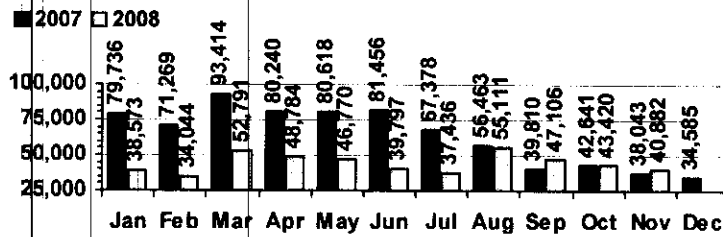

Logan Library Monthly Report November 2008

CIRCULATION

Total Circulation

■ 2007 □ 2008

Average Daily Circulation: 3,168
Highest day: 4,070 on Wed, Nov 12

HOLDINGS

	Donations	Purchases	Discards
Fiction	16	426	393
Nonfiction	17	213	309
Audiovisual	105	209	69
Total	138	848	771

Items in collection: 183,412
Titles in collection: 139,922

E-Resources			
Total	Added*	Overlays	Discarded
13,376	54	0	0

*e-audio books added: 54 *e-books added: 0

VISITS

Patron Exit Count

■ 2007 □ 2008

Average visits per day: 876.5
Circulations per visit: 3.5

Total number of library card holders: 25,158

SERVICES

Total Number of Reference Questions Answered

Number of Online Visits

PROGRAMS / PROJECTS

1. Storytime: Number of Sessions: 18
 Average Attendance: 22.1
 Total Attendance: 397
 Adult Visitors: 7