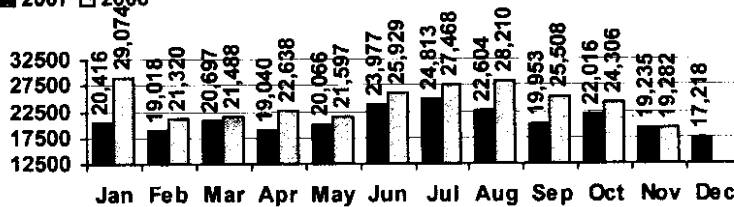

Logan Library Monthly Report November 2008

CIRCULATION

Total Circulation

■ 2007 □ 2008

Average Daily Circulation: 3,168
Highest day: 4,070 on Wed, Nov 12

HOLDINGS

	Donations	Purchases	Discards
Fiction	16	426	393
Nonfiction	17	213	309
Audiovisual	105	209	69
Total	138	848	771

Items in collection: 183,412
Titles in collection: 139,922

E-Resources			
Total	Added*	Overlays	Discarded
13,376	54	0	0

*e-audio books added: 54 *e-books added: 0

VISITS

Patron Exit Count

■ 2007 □ 2008

Average visits per day: 876.5
Circulations per visit: 3.5

Total number of library card holders: 25,158

SERVICES

Total Number of Reference Questions Answered

Number of Online Visits

PROGRAMS / PROJECTS

1. Storytime: Number of Sessions: 18
 Average Attendance: 22.1
 Total Attendance: 397
 Adult Visitors: 7