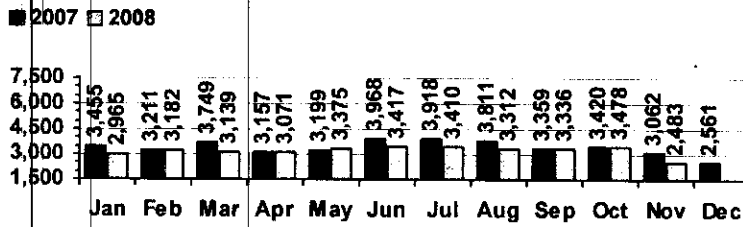

Logan Library Monthly Report November 2008

CIRCULATION

Total Circulation

■ 2007 □ 2008

Average Daily Circulation: 3,168
Highest day: 4,070 on Wed, Nov 12

HOLDINGS

	Donations	Purchases	Discards
Fiction	16	426	393
Nonfiction	17	213	309
Audiovisual	105	209	69
Total	138	848	771

Items in collection: 183,412
Titles in collection: 139,922

E-Resources			
Total	Added*	Overlays	Discarded
13,376	54	0	0

*e-audio books added: 54 *e-books added: 0

VISITS

Patron Exit Count

■ 2007 □ 2008

Average visits per day: 876.5
Circulations per visit: 3.5

Total number of library card holders: 25,158

SERVICES

Total Number of Reference Questions Answered

Number of Online Visits

PROGRAMS / PROJECTS

1. Storytime: Number of Sessions: 18
 Average Attendance: 22.1
 Total Attendance: 397
 Adult Visitors: 7