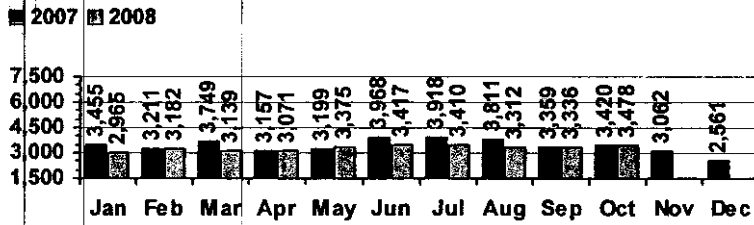

Logan Library Monthly Report October 2008

CIRCULATION

Total Circulation

■ 2007 □ 2008

Average Daily Circulation: 2,762
Highest day: 3,456 on Mon, Oct 27

HOLDINGS

	Donations	Purchases	Discards
Fiction	14	680	479
Nonfiction	14	405	553
Audiovisual	91	222	79
Total	119	1,307	1,111

Items in collection: 183,193
Titles in collection: 139,731

E-Resources			
Total	Added*	Overlays	Discarded
13,376	28	0	0

*e-audio books added: 28 *e-books added: 0

VISITS

Patron Exit Count

■ 2007 □ 2008

Average visits per day: 900.2
Circulations per visit: 3.1

Total number of library card holders: 25,202

SERVICES

Total Number of Reference Questions Answered

Number of Online Visits

PROGRAMS / PROJECTS

1. Storytime: Number of Sessions: 22
 Average Attendance: 22.5
 Total Attendance: 495
 Adult Visitors: 12