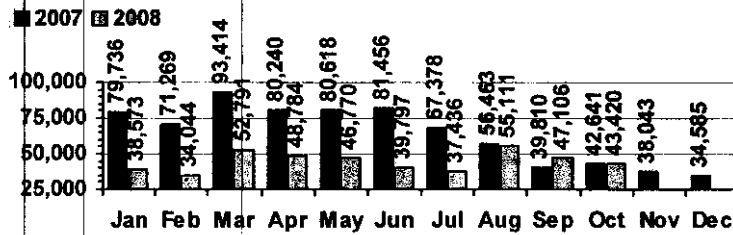

Logan Library Monthly Report October 2008

CIRCULATION

Total Circulation

■ 2007 □ 2008

Average Daily Circulation: 2,762
Highest day: 3,456 on Mon, Oct 27

HOLDINGS

	Donations	Purchases	Discards
Fiction	14	680	479
Nonfiction	14	405	553
Audiovisual	91	222	79
Total	119	1,307	1,111

Items in collection: 183,193
Titles in collection: 139,731

E-Resources			
Total	Added*	Overlays	Discarded
13,376	28	0	0

*e-audio books added: 28 *e-books added: 0

VISITS

Patron Exit Count

■ 2007 □ 2008

Average visits per day: 900.2
Circulations per visit: 3.1

Total number of library card holders: 25,202

SERVICES

Total Number of Reference Questions Answered

Number of Online Visits

PROGRAMS / PROJECTS

1. Storytime: Number of Sessions: 22
 Average Attendance: 22.5
 Total Attendance: 495
 Adult Visitors: 12