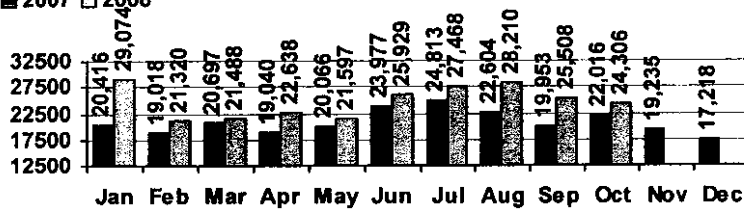

Logan Library Monthly Report October 2008

CIRCULATION

Total Circulation

■ 2007 □ 2008

Average Daily Circulation: 2,762
Highest day: 3,456 on Mon, Oct 27

HOLDINGS

	Donations	Purchases	Discards
Fiction	14	680	479
Nonfiction	14	405	553
Audiovisual	91	222	79
Total	119	1,307	1,111

Items in collection: 183,193
Titles in collection: 139,731

E-Resources			
Total	Added*	Overlays	Discarded
13,376	28	0	0

*e-audio books added: 28 *e-books added: 0

VISITS

Patron Exit Count

■ 2007 □ 2008

Average visits per day: 900.2
Circulations per visit: 3.1

Total number of library card holders: 25,202

SERVICES

Total Number of Reference Questions Answered

Number of Online Visits

PROGRAMS / PROJECTS

1. Storytime: Number of Sessions: 22
 Average Attendance: 22.5
 Total Attendance: 495
 Adult Visitors: 12