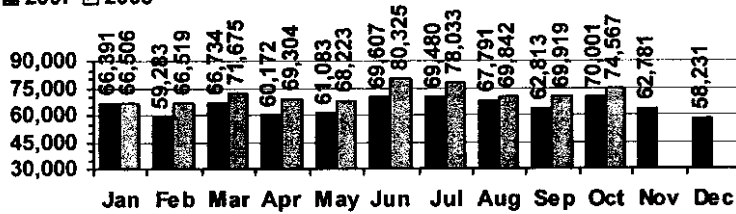

Logan Library Monthly Report October 2008

CIRCULATION

Total Circulation

■ 2007 □ 2008

Average Daily Circulation: 2,762
Highest day: 3,456 on Mon, Oct 27

HOLDINGS

	Donations	Purchases	Discards
Fiction	14	680	479
Nonfiction	14	405	553
Audiovisual	91	222	79
Total	119	1,307	1,111

Items in collection: 183,193
Titles in collection: 139,731

E-Resources			
Total	Added*	Overlays	Discarded
13,376	28	0	0

*e-audio books added: 28 *e-books added: 0

VISITS

Patron Exit Count

■ 2007 □ 2008

Average visits per day: 900.2
Circulations per visit: 3.1