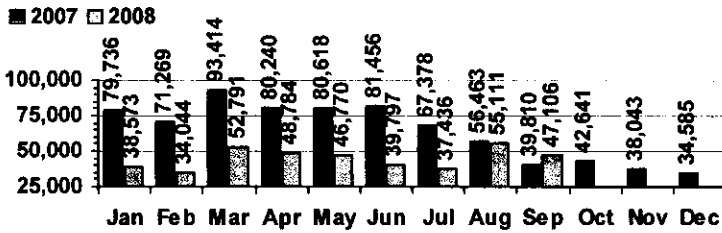

Logan Library Monthly Report September 2008

CIRCULATION

Total Circulation

■ 2007 □ 2008

Average Daily Circulation: 2,796
Highest day: 4,415 on Tue, Sep 02

HOLDINGS

	Donations	Purchases	Discards
Fiction	16	636	313
Nonfiction	32	382	461
Audiovisual	109	316	138
Total	157	1,334	912

Items in collection: 182,731
Titles in collection: 139,414

E-Resources			
Total	Added*	Overlays	Discarded
13,348	30	0	2

*e-audio books added: 30 *e-books added: 0

VISITS

Patron Exit Count

■ 2007 □ 2008

Average visits per day: 1,020.3
Circulations per visit: 2.7

Total number of library card holders: 25,158

SERVICES

Total Number of Reference Questions Answered

Number of Online Visits

PROGRAMS / PROJECTS

1. **Storytime:** Number of Sessions: 26
 Average Attendance: 22.2
 Total Attendance: 576
 Adult Visitors: 11