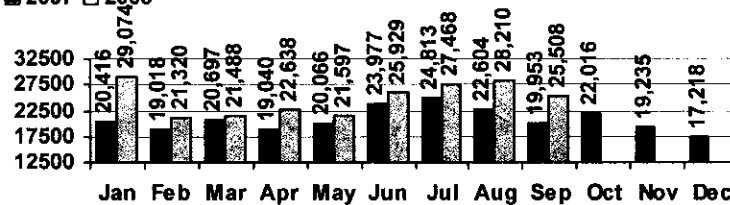

Logan Library Monthly Report September 2008

CIRCULATION

Total Circulation

■ 2007 □ 2008

Average Daily Circulation: 2,796
Highest day: 4,415 on Tue, Sep 02

HOLDINGS

	Donations	Purchases	Discards
Fiction	16	636	313
Nonfiction	32	382	461
Audiovisual	109	316	138
Total	157	1,334	912

Items in collection: 182,731
Titles in collection: 139,414

E-Resources			
Total	Added*	Overlays	Discarded
13,348	30	0	2

*e-audio books added: 30 *e-books added: 0

VISITS

Patron Exit Count

■ 2007 □ 2008

Average visits per day: 1,020.3
Circulations per visit: 2.7

Total number of library card holders: 25,158

SERVICES

Total Number of Reference Questions Answered

Number of Online Visits

PROGRAMS / PROJECTS

1. **Storytime:** Number of Sessions: 26
 Average Attendance: 22.2
 Total Attendance: 576
 Adult Visitors: 11