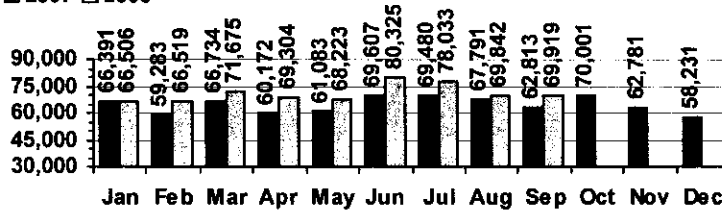

Logan Library Monthly Report September 2008

CIRCULATION

Total Circulation

■ 2007 □ 2008

Average Daily Circulation: 2,796
Highest day: 4,415 on Tue, Sep 02

HOLDINGS

	Donations	Purchases	Discards
Fiction	16	636	313
Nonfiction	32	382	461
Audiovisual	109	316	138
Total	157	1,334	912

Items in collection: 182,731
Titles in collection: 139,414

E-Resources			
Total	Added*	Overlays	Discarded
13,348	30	0	2

*e-audio books added: 30 *e-books added: 0

VISITS

Patron Exit Count

■ 2007 □ 2008

Average visits per day: 1,020.3
Circulations per visit: 2.7