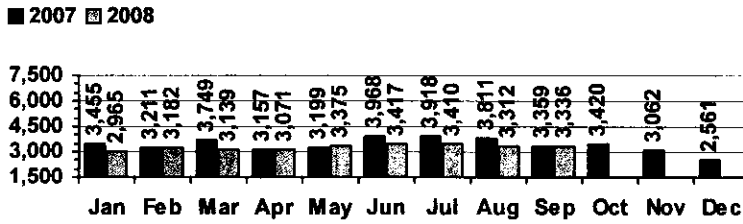

Logan Library Monthly Report September 2008

CIRCULATION

Total Circulation

■ 2007 □ 2008

Average Daily Circulation: 2,796
Highest day: 4,415 on Tue, Sep 02

HOLDINGS

	Donations	Purchases	Discards
Fiction	16	636	313
Nonfiction	32	382	461
Audiovisual	109	316	138
Total	157	1,334	912

Items in collection: 182,731
Titles in collection: 139,414

E-Resources			
Total	Added*	Overlays	Discarded
13,348	30	0	2

*e-audio books added: 30 *e-books added: 0

VISITS

Patron Exit Count

■ 2007 □ 2008

Average visits per day: 1,020.3
Circulations per visit: 2.7

Total number of library card holders: 25,158

SERVICES

Total Number of Reference Questions Answered

Number of Online Visits

PROGRAMS / PROJECTS

1. **Storytime:** Number of Sessions: 26
 Average Attendance: 22.2
 Total Attendance: 576
 Adult Visitors: 11