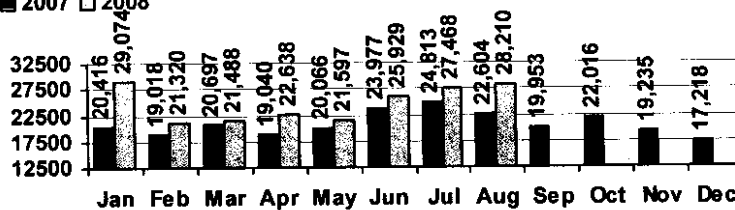

Logan Library Monthly Report August 2008

CIRCULATION

Total Circulation

■ 2007 □ 2008

Average Daily Circulation: 2,686
Highest day: 4,074 on Mon, Aug 11

HOLDINGS

	Donations	Purchases	Discards
Fiction	21	256	571
Nonfiction	4	267	322
Audiovisual	47	765	105
Total	72	1,288	998

Items in collection: 182,167
Titles in collection: 138,994

E-Resources			
Total	Added*	Overlays	Discarded
13,320	28	0	0

*e-audio books added: 28 *e-books added: 0

VISITS

Patron Exit Count

■ 2007 □ 2008

Average visits per day: 1,085.0
Circulations per visit: 2.5