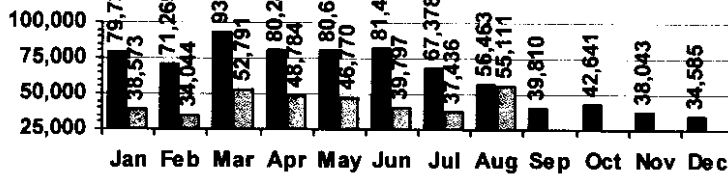

Logan Library Monthly Report August 2008

CIRCULATION

Total Circulation

■ 2007 □ 2008

Average Daily Circulation: 2,686
Highest day: 4,074 on Mon, Aug 11

HOLDINGS

	Donations	Purchases	Discards
Fiction	21	256	571
Nonfiction	4	267	322
Audiovisual	47	765	105
Total	72	1,288	998

Items in collection: 182,167
Titles in collection: 138,994

E-Resources			
Total	Added*	Overlays	Discarded
13,320	28	0	0

*e-audio books added: 28 *e-books added: 0

VISITS

Patron Exit Count

■ 2007 □ 2008

Average visits per day: 1,085.0
Circulations per visit: 2.5

Total number of library card holders: 25,228

SERVICES

Total Number of Reference Questions Answered

■ 2007 □ 2008

Number of Online Visits

■ 2007 □ 2008

PROGRAMS / PROJECTS

1. Summer Reading Program: