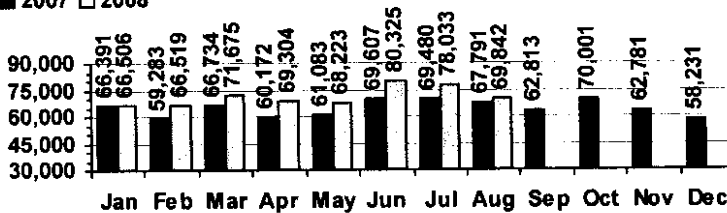

Logan Library Monthly Report August 2008

CIRCULATION

Total Circulation

■ 2007 □ 2008

Average Daily Circulation: 2,686
Highest day: 4,074 on Mon, Aug 11

HOLDINGS

	Donations	Purchases	Discards
Fiction	21	256	571
Nonfiction	4	267	322
Audiovisual	47	765	105
Total	72	1,288	998

Items in collection: 182,167
Titles in collection: 138,994

E-Resources			
Total	Added*	Overlays	Discarded
13,320	28	0	0

*e-audio books added: 28 *e-books added: 0

VISITS

Patron Exit Count

■ 2007 □ 2008

Average visits per day: 1,085.0
Circulations per visit: 2.5