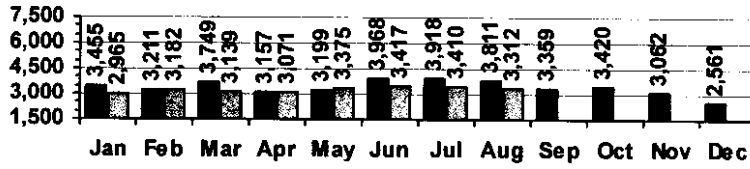

SERVICES

Total Number of Reference Questions Answered

■ 2007 □ 2008