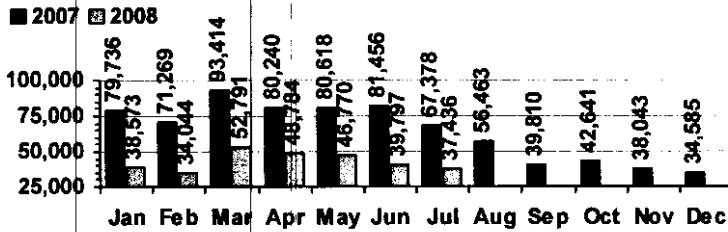

#### Patron Exit Count

Average visits per day: 1,144.5  
Circulations per visit: 2.8

Total number of library card holders: 25,328

## SERVICES

**Total Number of Reference Questions Answered**

**Number of Online Visits**