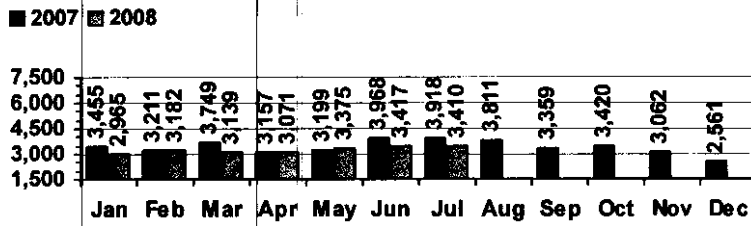

#### Patron Exit Count

Average visits per day: 1,144.5  
Circulations per visit: 2.8

Total number of library card holders: 25,328

## SERVICES

**Total Number of Reference Questions Answered**

**Number of Online Visits**