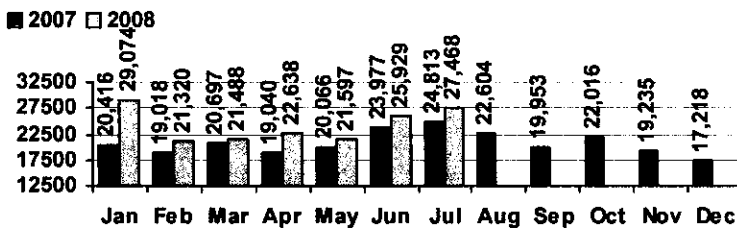

VISITS

Patron Exit Count

Average visits per day: 1,144.5
Circulations per visit: 2.8

Total number of library card holders: 25,328