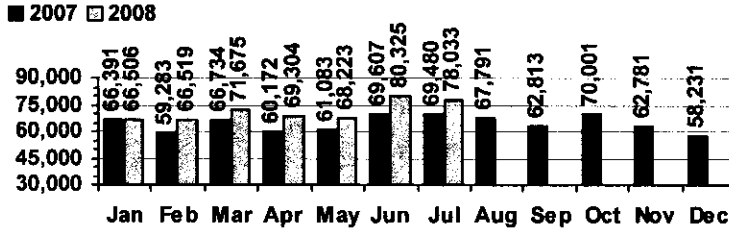

### CIRCULATION

#### Total Circulation

Average Daily Circulation: 3,251  
Highest day: 5,956 on Mon, Jul 07