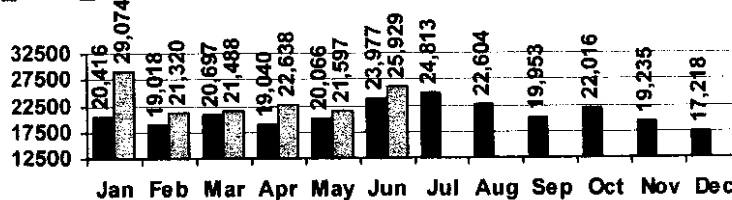

Logan Library Monthly Report June 2008

CIRCULATION

Total Circulation

■ 2007 □ 2008

Average Daily Circulation: 3,213
Highest day: 5,060 on Mon, Jun 02

HOLDINGS

	Donations	Purchases	Discards
Fiction	34	587	195
Nonfiction	39	148	116
Audiovisual	45	510	549
Total	118	1,245	860

Items in collection: 180,729
Titles in collection: 137,713

E-Resources			
Total	Added*	Overlays	Discarded
13,230	30	0	0

*e-audio books added: 30 *e-books added: 0

VISITS

Patron Exit Count

■ 2007 □ 2008

Average visits per day: 1,037.2
Circulations per visit: 3.1