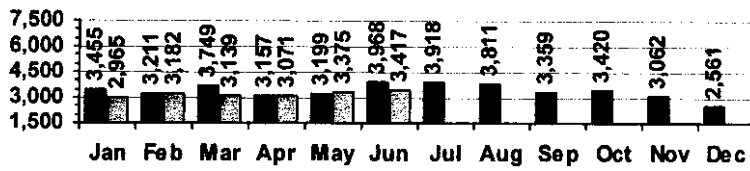

SERVICES

Total Number of Reference Questions Answered

■ 2007 ■ 2008