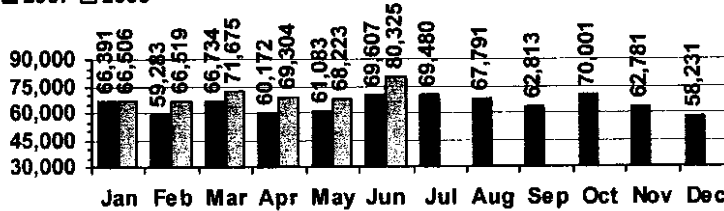

Logan Library Monthly Report June 2008

CIRCULATION

Total Circulation

■ 2007 □ 2008

Average Daily Circulation: 3,213
Highest day: 5,060 on Mon, Jun 02

HOLDINGS

	Donations	Purchases	Discards
Fiction	34	587	195
Nonfiction	39	148	116
Audiovisual	45	510	549
Total	118	1,245	860

Items in collection: 180,729
Titles in collection: 137,713

E-Resources			
Total	Added*	Overlays	Discarded
13,230	30	0	0

*e-audio books added: 30 *e-books added: 0

VISITS

Patron Exit Count

■ 2007 □ 2008

Average visits per day: 1,037.2
Circulations per visit: 3.1