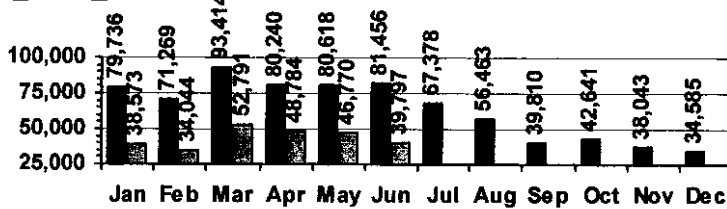

Logan Library Monthly Report June 2008

CIRCULATION

Total Circulation

■ 2007 □ 2008

Average Daily Circulation: 3,213
Highest day: 5,060 on Mon, Jun 02

HOLDINGS

	Donations	Purchases	Discards
Fiction	34	587	195
Nonfiction	39	148	116
Audiovisual	45	510	549
Total	118	1,245	860

Items in collection: 180,729
Titles in collection: 137,713

E-Resources			
Total	Added*	Overlays	Discarded
13,230	30	0	0

*e-audio books added: 30 *e-books added: 0

VISITS

Patron Exit Count

■ 2007 □ 2008

Average visits per day: 1,037.2
Circulations per visit: 3.1

Total number of library card holders: 25,384

SERVICES

Total Number of Reference Questions Answered

■ 2007 ■ 2008

Number of Online Visits

■ 2007 ■ 2008

PROGRAMS / PROJECTS

1. Summer Reading Program: