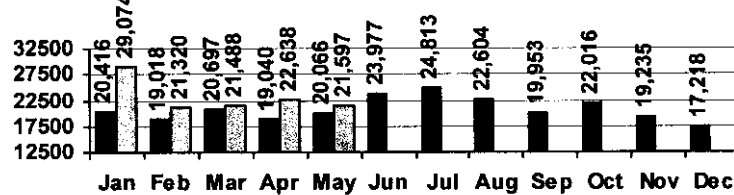

Logan Library Monthly Report May 2008

CIRCULATION

Total Circulation

■ 2007 □ 2008

Average Daily Circulation: 2,624
Highest day: 4,306 on Tue, May 27

HOLDINGS

	Donations	Purchases	Discards
Fiction	34	587	195
Nonfiction	39	148	116
Audiovisual	45	510	549
Total	118	1,245	860

Items in collection: 180,448
Titles in collection: 137,394

E-Resources			
Total	Added*	Overlays	Discarded
13,200	60	0	0

*e-audio books added: 60 *e-books added: 0

VISITS

Patron Exit Count

■ 2007 □ 2008

Average visits per day: 830.7
Circulations per visit: 3.2

Total number of library card holders: 25,490

SERVICES

Total Number of Reference Questions Answered

Number of Online Visits

PROGRAMS / PROJECTS

(last month)

1. Storytime:	Number of Sessions:	20	(22)
	Average Attendance:	22.9	(23.8)
	Total Attendance:	458	(523)
	Adult Visitors:	7	(15)