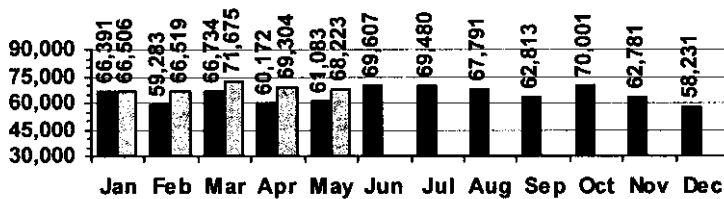

Logan Library Monthly Report May 2008

CIRCULATION

Total Circulation

■ 2007 □ 2008

Average Daily Circulation: 2,624
Highest day: 4,306 on Tue, May 27

HOLDINGS

	Donations	Purchases	Discards
Fiction	34	587	195
Nonfiction	39	148	116
Audiovisual	45	510	549
Total	118	1,245	860

Items in collection: 180,448
Titles in collection: 137,394

E-Resources			
Total	Added*	Overlays	Discarded
13,200	60	0	0

*e-audio books added: 60 *e-books added: 0

VISITS

Patron Exit Count

■ 2007 □ 2008

Average visits per day: 830.7
Circulations per visit: 3.2