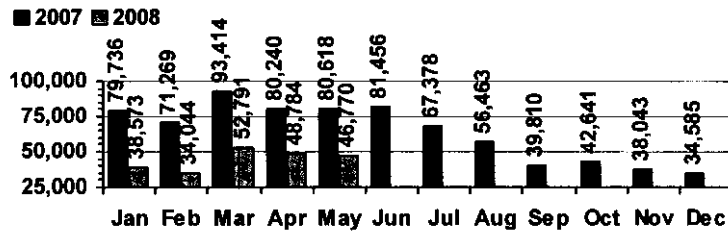

Logan Library Monthly Report May 2008

CIRCULATION

Total Circulation

■ 2007 □ 2008

Average Daily Circulation: 2,624
Highest day: 4,306 on Tue, May 27

HOLDINGS

	Donations	Purchases	Discards
Fiction	34	587	195
Nonfiction	39	148	116
Audiovisual	45	510	549
Total	118	1,245	860

Items in collection: 180,448
Titles in collection: 137,394

E-Resources			
Total	Added*	Overlays	Discarded
13,200	60	0	0

*e-audio books added: 60 *e-books added: 0

VISITS

Patron Exit Count

■ 2007 □ 2008

Average visits per day: 830.7
Circulations per visit: 3.2

Total number of library card holders: 25,490

SERVICES

Total Number of Reference Questions Answered

Number of Online Visits

PROGRAMS / PROJECTS

(last month)

1. Storytime:	Number of Sessions:	20	(22)
	Average Attendance:	22.9	(23.8)
	Total Attendance:	458	(523)
	Adult Visitors:	7	(15)