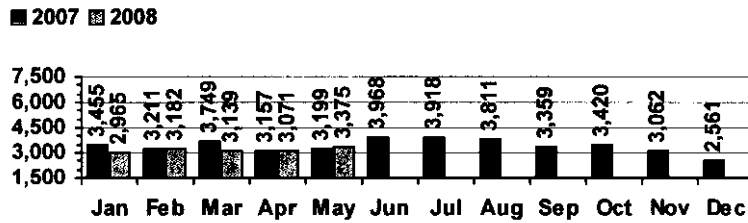

Logan Library Monthly Report May 2008

CIRCULATION

Total Circulation

■ 2007 □ 2008

Average Daily Circulation: 2,624
Highest day: 4,306 on Tue, May 27

HOLDINGS

	Donations	Purchases	Discards
Fiction	34	587	195
Nonfiction	39	148	116
Audiovisual	45	510	549
Total	118	1,245	860

Items in collection: 180,448
Titles in collection: 137,394

E-Resources			
Total	Added*	Overlays	Discarded
13,200	60	0	0

*e-audio books added: 60 *e-books added: 0

VISITS

Patron Exit Count

■ 2007 □ 2008

Average visits per day: 830.7
Circulations per visit: 3.2

Total number of library card holders: 25,490

SERVICES

Total Number of Reference Questions Answered

Number of Online Visits

PROGRAMS / PROJECTS

(last month)

1. Storytime:	Number of Sessions:	20	(22)
	Average Attendance:	22.9	(23.8)
	Total Attendance:	458	(523)
	Adult Visitors:	7	(15)