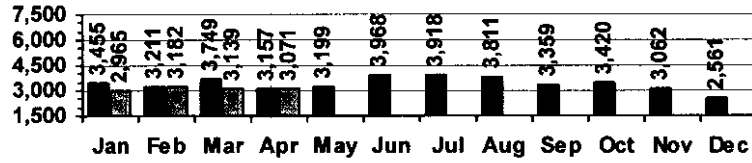

SERVICES

Total Number of Reference Questions Answered

■ 2007 ■ 2008