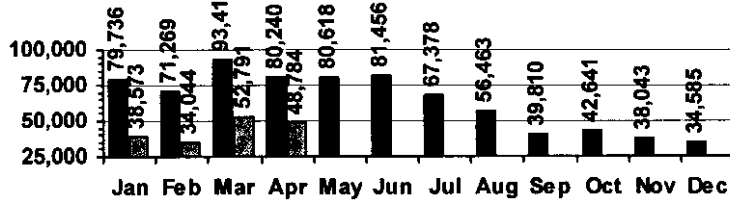

Logan Library Monthly Report April 2008

CIRCULATION

Total Circulation

■ 2007 □ 2008

Average Daily Circulation: 2,665
Highest day: 3,670 on Mon, Apr 07

HOLDINGS

	Donations	Purchases	Discards
Fiction	11	583	546
Nonfiction	18	218	249
Audiovisual	30	101	113
Total	59	902	908

Items in collection: 179,906
Titles in collection: 137,094

E-Resources			
Total	Added*	Overlays	Discarded
13,140	37	0	0

*e-audio books added: 37 *e-books added: 0

VISITS

Patron Exit Count

■ 2007 □ 2008

Average visits per day: 870.7
Circulations per visit: 3.1

Total number of library card holders: 25,432

SERVICES

Total Number of Reference Questions Answered

■ 2007 ■ 2008

Number of Online Visits

■ 2007 ■ 2008

PROGRAMS / PROJECTS

1. Storytime: Number of Sessions:
Average Attendance:
Total Attendance:
Adult Visitors: