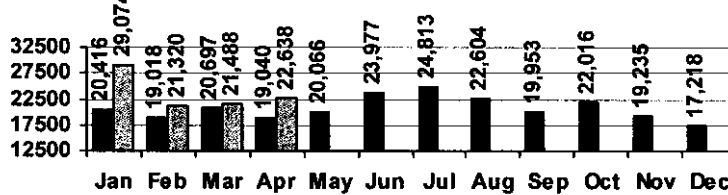

Logan Library Monthly Report April 2008

CIRCULATION

Total Circulation

■ 2007 □ 2008

Average Daily Circulation: 2,665
Highest day: 3,670 on Mon, Apr 07

HOLDINGS

	Donations	Purchases	Discards
Fiction	11	583	546
Nonfiction	18	218	249
Audiovisual	30	101	113
Total	59	902	908

Items in collection: 179,906
Titles in collection: 137,094

E-Resources			
Total	Added*	Overlays	Discarded
13,140	37	0	0

*e-audio books added: 37 *e-books added: 0

VISITS

Patron Exit Count

■ 2007 □ 2008

Average visits per day: 870.7
Circulations per visit: 3.1