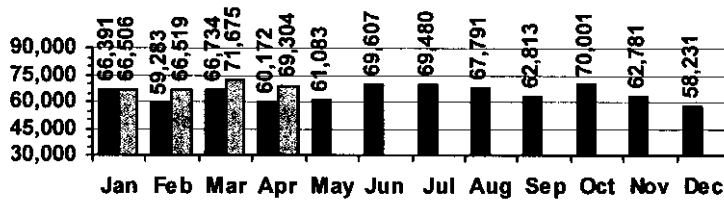

Logan Library Monthly Report April 2008

CIRCULATION

Total Circulation

■ 2007 □ 2008

Average Daily Circulation: 2,665
Highest day: 3,670 on Mon, Apr 07

HOLDINGS

	Donations	Purchases	Discards
Fiction	11	583	546
Nonfiction	18	218	249
Audiovisual	30	101	113
Total	59	902	908

Items in collection: 179,906
Titles in collection: 137,094

E-Resources			
Total	Added*	Overlays	Discarded
13,140	37	0	0

*e-audio books added: 37 *e-books added: 0

VISITS

Patron Exit Count

■ 2007 □ 2008

Average visits per day: 870.7
Circulations per visit: 3.1