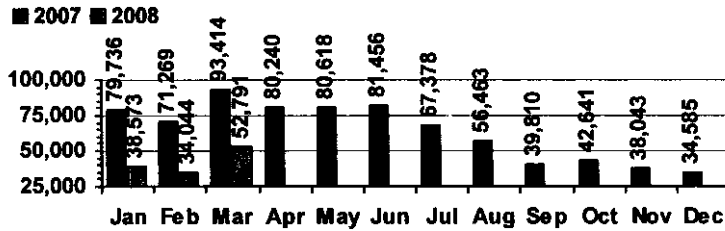

Number of Online Visits

PROGRAMS / PROJECTS

1. Storytime: Number of Sessions:	24
Average Attendance:	23.3
Total Attendance:	560
Adult Visitors:	15