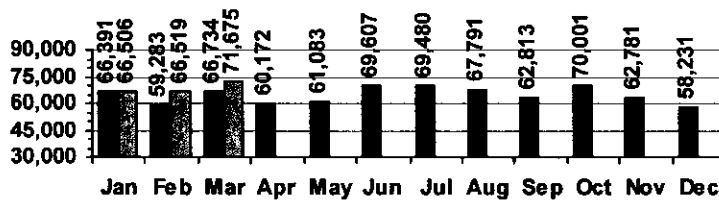

### CIRCULATION

#### Total Circulation

■ 2007 □ 2008

Average Daily Circulation: 2,757  
Highest day: 3,793 on Mon, Mar 03