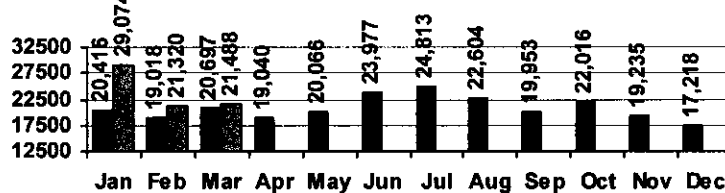

VISITS

Patron Exit Count

■ 2007 □ 2008

Average visits per day: 826.5
Circulations per visit: 3.3

Total number of library card holders: 25,417