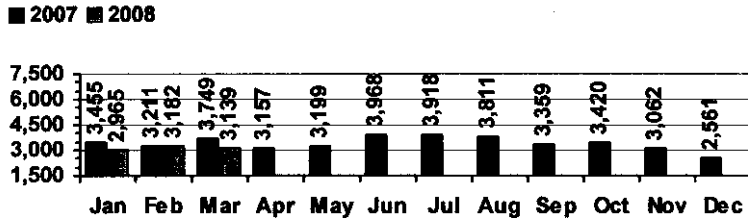

SERVICES

Total Number of Reference Questions Answered