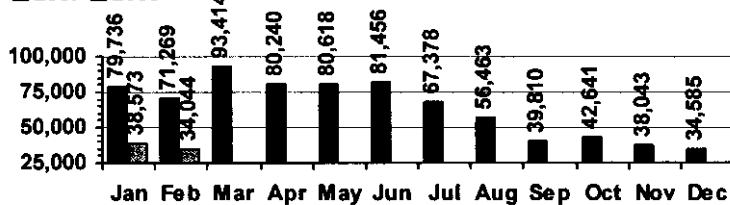

Logan Library Monthly Report February 2008

CIRCULATION

Total Circulation

■ 2007 □ 2008

Average Daily Circulation: 2,770
Highest day: 4,308 on Tue, Feb 19

HOLDINGS

	Donations	Purchases	Discards
Fiction	24	628	350
Nonfiction	22	244	992
Audiovisual	23	150	94
Total	69	1,022	1,436

Items in collection: 180,167
Titles in collection: 137,249

E-Resources			
Total	Added*	Overlays	Discarded
13,074	29	0	0

*e-audio books added: 29 *e-books added: 0

VISITS

Patron Exit Count

■ 2007 □ 2008

Average visits per day: 888.3
Circulations per visit: 3.1

Total number of library card holders: 25,465

SERVICES

Total Number of Reference Questions Answered

■ 2007 ■ 2008

Number of Online Visits

■ 2007 ■ 2008

PROGRAMS / PROJECTS

1. Storytime:	Number of Sessions:	18
	Average Attendance:	21.5
	Total Attendance:	387
	Adult Visitors:	12