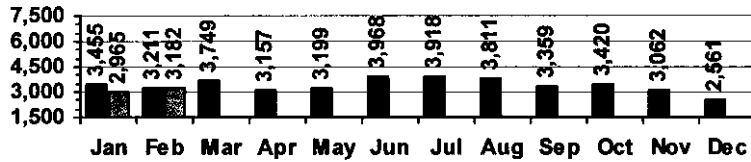

Logan Library Monthly Report February 2008

CIRCULATION

Total Circulation

■ 2007 □ 2008

Average Daily Circulation: 2,770
Highest day: 4,308 on Tue, Feb 19

HOLDINGS

	Donations	Purchases	Discards
Fiction	24	628	350
Nonfiction	22	244	992
Audiovisual	23	150	94
Total	69	1,022	1,436

Items in collection: 180,167
Titles in collection: 137,249

E-Resources			
Total	Added*	Overlays	Discarded
13,074	29	0	0

*e-audio books added: 29 *e-books added: 0

VISITS

Patron Exit Count

■ 2007 □ 2008

Average visits per day: 888.3
Circulations per visit: 3.1

Total number of library card holders: 25,465

SERVICES

Total Number of Reference Questions Answered

■ 2007 ■ 2008

Number of Online Visits

■ 2007 ■ 2008

PROGRAMS / PROJECTS

1. Storytime:	Number of Sessions:	18
	Average Attendance:	21.5
	Total Attendance:	387
	Adult Visitors:	12