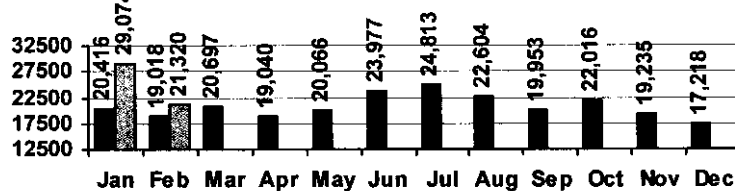

Logan Library Monthly Report February 2008

CIRCULATION

Total Circulation

■ 2007 □ 2008

Average Daily Circulation: 2,770
Highest day: 4,308 on Tue, Feb 19

HOLDINGS

	Donations	Purchases	Discards
Fiction	24	628	350
Nonfiction	22	244	992
Audiovisual	23	150	94
Total	69	1,022	1,436

Items in collection: 180,167
Titles in collection: 137,249

E-Resources			
Total	Added*	Overlays	Discarded
13,074	29	0	0

*e-audio books added: 29 *e-books added: 0

VISITS

Patron Exit Count

■ 2007 □ 2008

Average visits per day: 888.3
Circulations per visit: 3.1

Total number of library card holders: 25,465

SERVICES

Total Number of Reference Questions Answered

■ 2007 ■ 2008

Number of Online Visits

■ 2007 ■ 2008

PROGRAMS / PROJECTS

1. Storytime:	Number of Sessions:	18
	Average Attendance:	21.5
	Total Attendance:	387
	Adult Visitors:	12