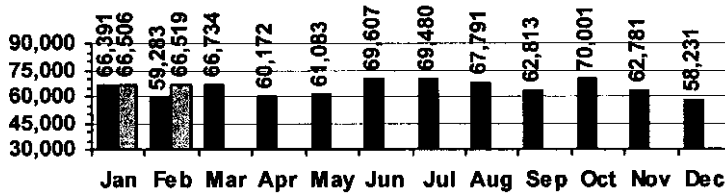

Logan Library Monthly Report February 2008

CIRCULATION

Total Circulation

■ 2007 □ 2008

Average Daily Circulation: 2,770
Highest day: 4,308 on Tue, Feb 19

HOLDINGS

	Donations	Purchases	Discards
Fiction	24	628	350
Nonfiction	22	244	992
Audiovisual	23	150	94
Total	69	1,022	1,436

Items in collection: 180,167
Titles in collection: 137,249

E-Resources			
Total	Added*	Overlays	Discarded
13,074	29	0	0

*e-audio books added: 29 *e-books added: 0

VISITS

Patron Exit Count

■ 2007 □ 2008

Average visits per day: 888.3
Circulations per visit: 3.1