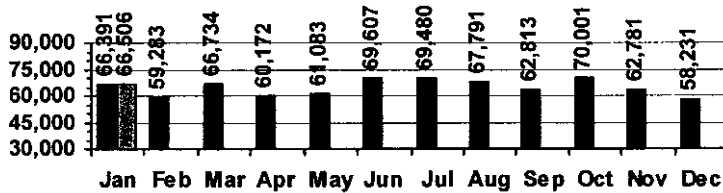

Logan Library Monthly Report January 2008

CIRCULATION

Total Circulation

■ 2007 ■ 2008

Average Daily Circulation: 2,660
Highest day: 3,712 on Tue, Jan 22

HOLDINGS

	Donations	Purchases	Discards
Fiction	46	536	141
Nonfiction	46	186	603
Audiovisual	4	191	120
Total	96	913	864

Items in collection: 180,464
Titles in collection: 137,433

E-Resources			
Total	Added*	Overlays	Discarded
13,045	30	0	0

*e-audio books added: 30 *e-books added: 0

VISITS

Patron Exit Count

■ 2007 ■ 2008

Average visits per day: 1,163.0
Circulations per visit: 2.3