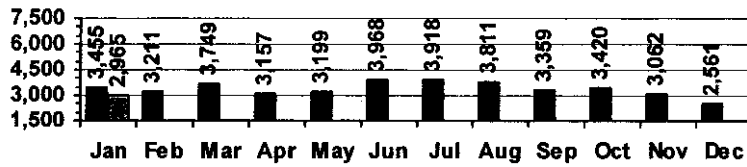

Logan Library Monthly Report January 2008

CIRCULATION

Total Circulation

■ 2007 ■ 2008

Average Daily Circulation: 2,660
Highest day: 3,712 on Tue, Jan 22

HOLDINGS

	Donations	Purchases	Discards
Fiction	46	536	141
Nonfiction	46	186	603
Audiovisual	4	191	120
Total	96	913	864

Items in collection: 180,464
Titles in collection: 137,433

E-Resources			
Total	Added*	Overlays	Discarded
13,045	30	0	0

*e-audio books added: 30 *e-books added: 0

VISITS

Patron Exit Count

■ 2007 ■ 2008

Average visits per day: 1,163.0
Circulations per visit: 2.3

Total number of library card holders: 25,578

SERVICES

Total Number of Reference Questions Answered

■ 2007 ■ 2008

Number of Online Visits

■ 2007 ■ 2008

PROGRAMS / PROJECTS

1. Storytime:	Number of Sessions:	24
	Average Attendance:	22.8
	Total Attendance:	546
	Adult Visitors:	13