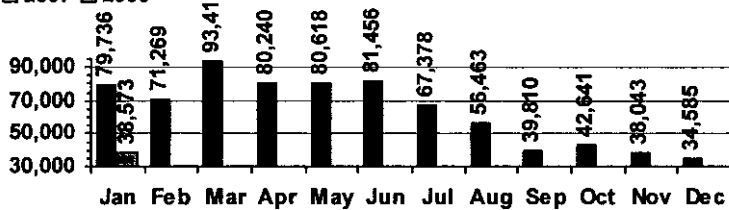

Items in collection: 180,464
Titles in collection: 137,433

E-Resources			
Total	Added*	Overlays	Discarded
13,045	30	0	0

*e-audio books added: 30 *e-books added: 0

VISITS

Patron Exit Count

■ 2007 ■ 2008

Average visits per day: 1,163.0
Circulations per visit: 2.3

Total number of library card holders: 25,578

SERVICES

Total Number of Reference Questions Answered

■ 2007 ■ 2008

Number of Online Visits

■ 2007 ■ 2008

PROGRAMS / PROJECTS

1. Storytime:	Number of Sessions:	24
	Average Attendance:	22.8
	Total Attendance:	546
	Adult Visitors:	13