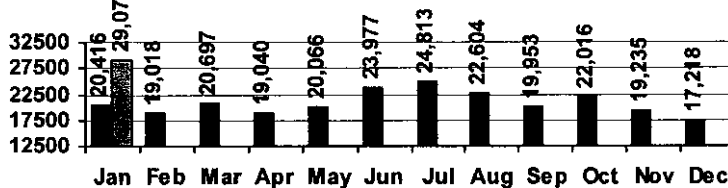

Logan Library Monthly Report January 2008

CIRCULATION

Total Circulation

■ 2007 ■ 2008

Average Daily Circulation: 2,660
Highest day: 3,712 on Tue, Jan 22

HOLDINGS

	Donations	Purchases	Discards
Fiction	46	536	141
Nonfiction	46	186	603
Audiovisual	4	191	120
Total	96	913	864

Items in collection: 180,464
Titles in collection: 137,433

E-Resources			
Total	Added*	Overlays	Discarded
13,045	30	0	0

*e-audio books added: 30 *e-books added: 0

VISITS

Patron Exit Count

■ 2007 ■ 2008

Average visits per day: 1,163.0
Circulations per visit: 2.3

Total number of library card holders: 25,578

SERVICES

Total Number of Reference Questions Answered

■ 2007 ■ 2008

Number of Online Visits

■ 2007 ■ 2008

PROGRAMS / PROJECTS

1. Storytime:	Number of Sessions:	24
	Average Attendance:	22.8
	Total Attendance:	546
	Adult Visitors:	13