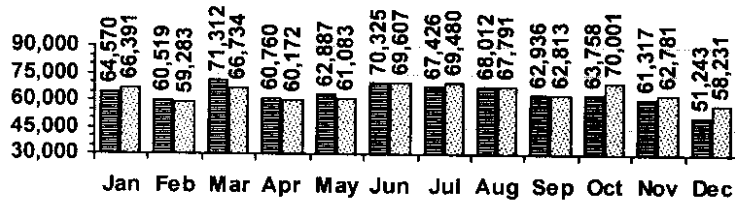

Logan Library Monthly Report December 2007

CIRCULATION

Total Circulation

■ 2006 ■ 2007

Average Daily Circulation: 2,329
Highest day: 2,900 on Wed, Dec 03

HOLDINGS

	Donations	Purchases	Discards
Fiction	139	541	482
Nonfiction	18	206	555
Audiovisual	83	169	94
Total	240	916	1,131

Items in collection: 180,279
Titles in collection: 137,353

E-Resources			
Total	Added*	Overlays	Discarded
13,015	29	0	0

*e-audio books added: 29 *e-books added: 0

VISITS

Patron Exit Count

■ 2006 ■ 2007

Average visits per day: 688.7
Circulations per visit: 3.4

Total number of library card holders: 25,637

SERVICES

Total Number of Reference Questions Answered

■ 2006 ■ 2007

Number of Online Visits

■ 2006 ■ 2007

PROGRAMS / PROJECTS

1. Storytime: Number of Sessions:	6
Average Attendance:	18.7
Total Attendance:	112
Adult Visitors:	1