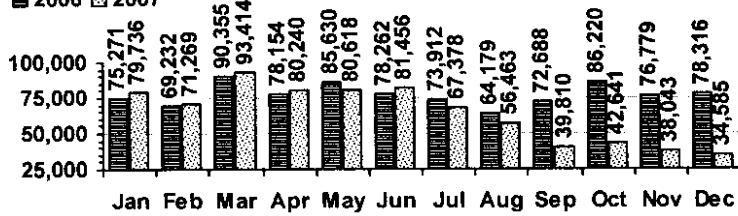

Logan Library Monthly Report December 2007

CIRCULATION

Total Circulation

■ 2006 ■ 2007

Average Daily Circulation: 2,329
Highest day: 2,900 on Wed, Dec 03

HOLDINGS

	Donations	Purchases	Discards
Fiction	139	541	482
Nonfiction	18	206	555
Audiovisual	83	169	94
Total	240	916	1,131

Items in collection: 180,279
Titles in collection: 137,353

E-Resources			
Total	Added*	Overlays	Discarded
13,015	29	0	0

*e-audio books added: 29 *e-books added: 0

VISITS

Patron Exit Count

■ 2006 ■ 2007

Average visits per day: 688.7
Circulations per visit: 3.4

Total number of library card holders: 25,637

SERVICES

Total Number of Reference Questions Answered

■ 2006 ■ 2007

Number of Online Visits

■ 2006 ■ 2007

PROGRAMS / PROJECTS

1. Storytime: Number of Sessions:	6
Average Attendance:	18.7
Total Attendance:	112
Adult Visitors:	1