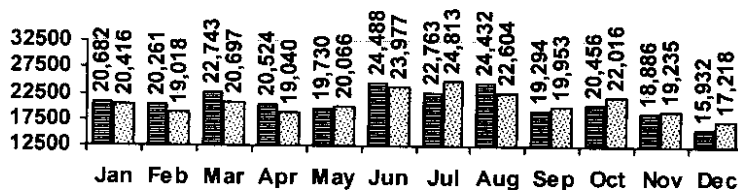

Logan Library Monthly Report December 2007

CIRCULATION

Total Circulation

■ 2006 ■ 2007

Average Daily Circulation: 2,329
Highest day: 2,900 on Wed, Dec 03

HOLDINGS

	Donations	Purchases	Discards
Fiction	139	541	482
Nonfiction	18	206	555
Audiovisual	83	169	94
Total	240	916	1,131

Items in collection: 180,279
Titles in collection: 137,353

E-Resources			
Total	Added*	Overlays	Discarded
13,015	29	0	0

*e-audio books added: 29 *e-books added: 0

VISITS

Patron Exit Count

■ 2006 ■ 2007

Average visits per day: 688.7
Circulations per visit: 3.4

Total number of library card holders: 25,637

SERVICES

Total Number of Reference Questions Answered

■ 2006 ■ 2007

Number of Online Visits

■ 2006 ■ 2007

PROGRAMS / PROJECTS

1. Storytime: Number of Sessions:	6
Average Attendance:	18.7
Total Attendance:	112
Adult Visitors:	1