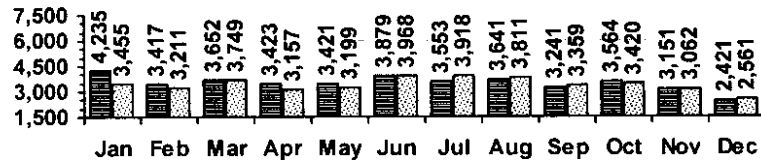

Logan Library Monthly Report December 2007

CIRCULATION

Total Circulation

■ 2006 ■ 2007

Average Daily Circulation: 2,329
Highest day: 2,900 on Wed, Dec 03

HOLDINGS

	Donations	Purchases	Discards
Fiction	139	541	482
Nonfiction	18	206	555
Audiovisual	83	169	94
Total	240	916	1,131

Items in collection: 180,279
Titles in collection: 137,353

E-Resources			
Total	Added*	Overlays	Discarded
13,015	29	0	0

*e-audio books added: 29 *e-books added: 0

VISITS

Patron Exit Count

■ 2006 ■ 2007

Average visits per day: 688.7
Circulations per visit: 3.4

Total number of library card holders: 25,637

SERVICES

Total Number of Reference Questions Answered

■ 2006 ■ 2007

Number of Online Visits

■ 2006 ■ 2007

PROGRAMS / PROJECTS

1. Storytime: Number of Sessions:	6
Average Attendance:	18.7
Total Attendance:	112
Adult Visitors:	1