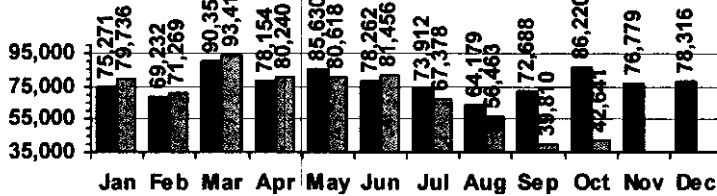

Logan Library Monthly Report October 2007

CIRCULATION

Total Circulation

■ 2006 ■ 2007

Average Daily Circulation: 2,592
Highest day: 3,081 on Mon, Oct 29

HOLDINGS

	Donations	Purchases	Discards
Fiction	115	701	651
Nonfiction	85	544	206
Audiovisual	52	152	105
Total	252	1,397	962

Items in collection: 179,579
Titles in collection: 137,027

E-Resources			
Total	Added*	Overlays	Discarded
12,937	23	0	0

*e-audio books added: 23 *e-books added: 0

VISITS

Patron Exit Count

■ 2006 ■ 2007

Average visits per day: 815.4
Circulations per visit: 3.2

Total number of library card holders: 25,682

SERVICES

Total Number of Reference Questions Answered

■ 2006 ■ 2007

Number of Online Visits

■ 2006 ■ 2007

PROGRAMS / PROJECTS

1. **Storytime:** Number of Sessions: 22
Average Attendance: 18.9
Total Attendance: 416
Adult Visitors: 25