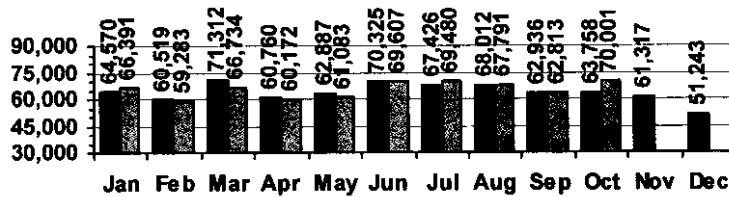

Logan Library Monthly Report October 2007

CIRCULATION

Total Circulation

■ 2006 ■ 2007

Average Daily Circulation: 2,592
Highest day: 3,081 on Mon, Oct 29

HOLDINGS

	Donations	Purchases	Discards
Fiction	115	701	651
Nonfiction	85	544	206
Audiovisual	52	152	105
Total	252	1,397	962

Items in collection: 179,579
Titles in collection: 137,027

E-Resources			
Total	Added*	Overlays	Discarded
12,937	23	0	0

*e-audio books added: 23 *e-books added: 0

VISITS

Patron Exit Count

■ 2006 ■ 2007

Average visits per day: 815.4
Circulations per visit: 3.2