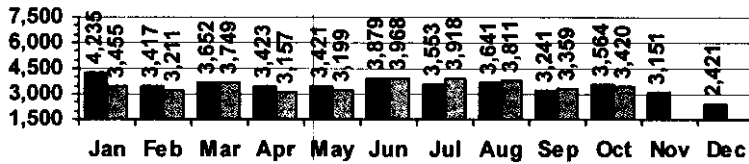

Logan Library Monthly Report October 2007

CIRCULATION

Total Circulation

■ 2006 ■ 2007

Average Daily Circulation: 2,592
Highest day: 3,081 on Mon, Oct 29

HOLDINGS

	Donations	Purchases	Discards
Fiction	115	701	651
Nonfiction	85	544	206
Audiovisual	52	152	105
Total	252	1,397	962

Items in collection: 179,579
Titles in collection: 137,027

E-Resources			
Total	Added*	Overlays	Discarded
12,937	23	0	0

*e-audio books added: 23 *e-books added: 0

VISITS

Patron Exit Count

■ 2006 ■ 2007

Average visits per day: 815.4
Circulations per visit: 3.2

Total number of library card holders: 25,682

SERVICES

Total Number of Reference Questions Answered

■ 2006 ■ 2007

Number of Online Visits

■ 2006 ■ 2007

PROGRAMS / PROJECTS

1. **Storytime:** Number of Sessions: 22
Average Attendance: 18.9
Total Attendance: 416
Adult Visitors: 25