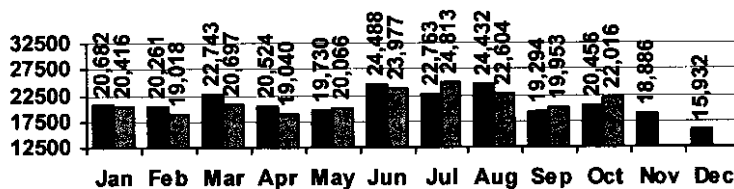

Logan Library Monthly Report October 2007

CIRCULATION

Total Circulation

■ 2006 ■ 2007

Average Daily Circulation: 2,592
Highest day: 3,081 on Mon, Oct 29

HOLDINGS

	Donations	Purchases	Discards
Fiction	115	701	651
Nonfiction	85	544	206
Audiovisual	52	152	105
Total	252	1,397	962

Items in collection: 179,579
Titles in collection: 137,027

E-Resources			
Total	Added*	Overlays	Discarded
12,937	23	0	0

*e-audio books added: 23 *e-books added: 0

VISITS

Patron Exit Count

■ 2006 ■ 2007

Average visits per day: 815.4
Circulations per visit: 3.2

Total number of library card holders: 25,682

SERVICES

Total Number of Reference Questions Answered

■ 2006 ■ 2007

Number of Online Visits

■ 2006 ■ 2007

PROGRAMS / PROJECTS

1. **Storytime:** Number of Sessions: 22
Average Attendance: 18.9
Total Attendance: 416
Adult Visitors: 25