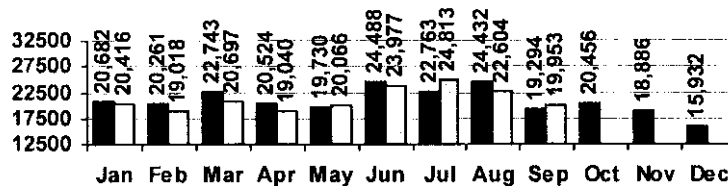

Logan Library Monthly Report September 2007

CIRCULATION

Total Circulation

■ 2006 □ 2007

Average Daily Circulation: 2,617
Highest day: 3,803 on Tue, Sep 04

HOLDINGS

	Donations	Purchases	Discards
Fiction	5	802	300
Nonfiction	15	465	346
Audiovisual	16	222	76
Total	36	1,489	722

Items in collection: 178,823
Titles in collection: 136,529

E-Resources			
Total	Added*	Overlays	Discarded
12,914	25	0	0

*e-audio books added: 25 *e-books added: 0

VISITS

Patron Exit Count

■ 2006 □ 2007

Average visits per day: 831.4
Circulations per visit: 3.1

Total number of library card holders: 25,675

SERVICES

Total Number of Reference Questions Answered

■ 2006 □ 2007

Number of Online Visits

■ 2006 □ 2007

PROGRAMS / PROJECTS

1. Storytime:	Number of Sessions:	24
	Average Attendance:	21.0
	Total Attendance:	505
	Adult Visitors:	34