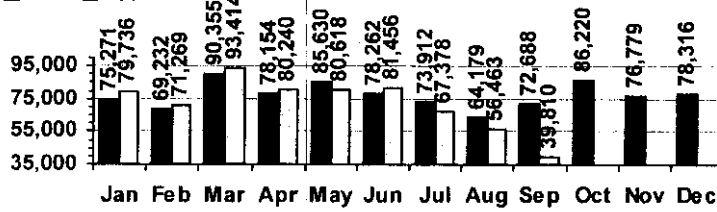

Logan Library Monthly Report September 2007

CIRCULATION

Total Circulation

■ 2006 □ 2007

Average Daily Circulation: 2,617
Highest day: 3,803 on Tue, Sep 04

HOLDINGS

	Donations	Purchases	Discards
Fiction	5	802	300
Nonfiction	15	465	346
Audiovisual	16	222	76
Total	36	1,489	722

Items in collection: 178,823
Titles in collection: 136,529

E-Resources			
Total	Added*	Overlays	Discarded
12,914	25	0	0

*e-audio books added: 25 *e-books added: 0

VISITS

Patron Exit Count

■ 2006 □ 2007

Average visits per day: 831.4
Circulations per visit: 3.1

Total number of library card holders: 25,675

SERVICES

Total Number of Reference Questions Answered

■ 2006 □ 2007

Number of Online Visits

■ 2006 □ 2007

PROGRAMS / PROJECTS

1. Storytime:	Number of Sessions:	24
	Average Attendance:	21.0
	Total Attendance:	505
	Adult Visitors:	34