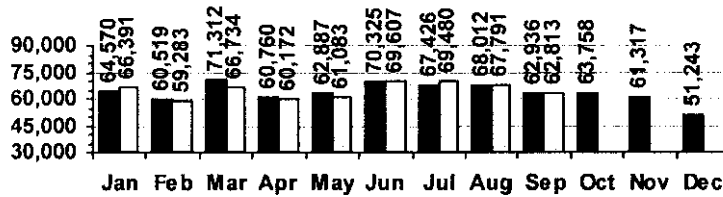

Logan Library Monthly Report September 2007

CIRCULATION

Total Circulation

■ 2006 □ 2007

Average Daily Circulation: 2,617
Highest day: 3,803 on Tue, Sep 04

HOLDINGS

	Donations	Purchases	Discards
Fiction	5	802	300
Nonfiction	15	465	346
Audiovisual	16	222	76
Total	36	1,489	722

Items in collection: 178,823
Titles in collection: 136,529

E-Resources			
Total	Added*	Overlays	Discarded
12,914	25	0	0

*e-audio books added: 25 *e-books added: 0

VISITS

Patron Exit Count

■ 2006 □ 2007

Average visits per day: 831.4
Circulations per visit: 3.1

Total number of library card holders: 25,675

SERVICES

Total Number of Reference Questions Answered

■ 2006 □ 2007

Number of Online Visits

■ 2006 □ 2007

PROGRAMS / PROJECTS

1. Storytime:	Number of Sessions:	24
	Average Attendance:	21.0
	Total Attendance:	505
	Adult Visitors:	34