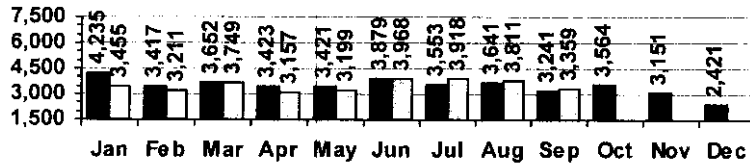

Logan Library Monthly Report September 2007

CIRCULATION

Total Circulation

■ 2006 □ 2007

Average Daily Circulation: 2,617
Highest day: 3,803 on Tue, Sep 04

HOLDINGS

	Donations	Purchases	Discards
Fiction	5	802	300
Nonfiction	15	465	346
Audiovisual	16	222	76
Total	36	1,489	722

Items in collection: 178,823
Titles in collection: 136,529

E-Resources			
Total	Added*	Overlays	Discarded
12,914	25	0	0

*e-audio books added: 25 *e-books added: 0

VISITS

Patron Exit Count

■ 2006 □ 2007

Average visits per day: 831.4
Circulations per visit: 3.1

Total number of library card holders: 25,675

SERVICES

Total Number of Reference Questions Answered

■ 2006 □ 2007

Number of Online Visits

■ 2006 □ 2007

PROGRAMS / PROJECTS

1. Storytime:	Number of Sessions:	24
	Average Attendance:	21.0
	Total Attendance:	505
	Adult Visitors:	34