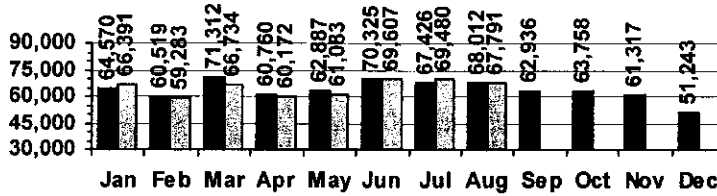

## Logan Library Monthly Report August 2007

### CIRCULATION

#### Total Circulation

■ 2006 □ 2007

Average Daily Circulation: 2,511  
Highest day: 3,961 on Mon, Aug 13