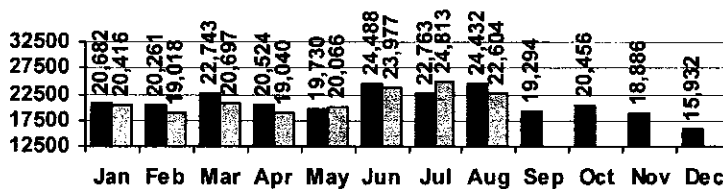

VISITS

Patron Exit Count

■ 2006 □ 2007

Average visits per day: 837.2
Circulations per visit: 3.0

Total number of library card holders: 25,788