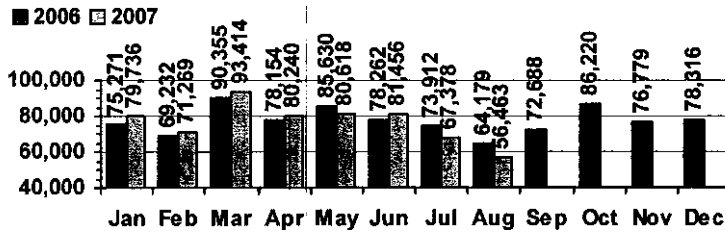

#### Total Circulation

■ 2006 □ 2007

Average Daily Circulation: 2,511  
Highest day: 3,961 on Mon, Aug 13

#### Patron Exit Count

■ 2006 □ 2007

Average visits per day: 837.2  
Circulations per visit: 3.0

Total number of library card holders: 25,788

## SERVICES

**Total Number of Reference Questions Answered**

**Number of Online Visits**