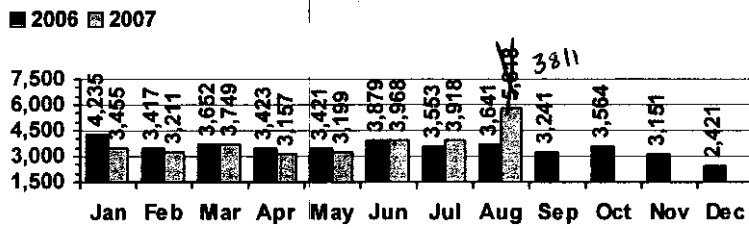

#### Total Circulation

■ 2006 □ 2007

Average Daily Circulation: 2,511  
Highest day: 3,961 on Mon, Aug 13

#### Patron Exit Count

■ 2006 □ 2007

Average visits per day: 837.2  
Circulations per visit: 3.0

Total number of library card holders: 25,788

## SERVICES

**Total Number of Reference Questions Answered**

**Number of Online Visits**