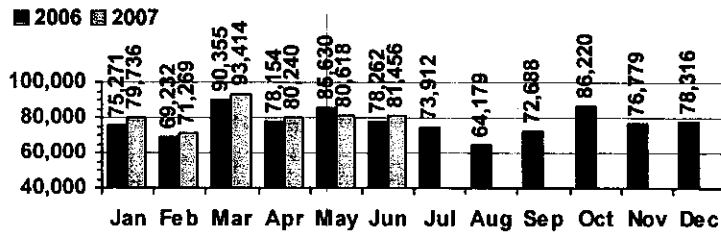

Number of Online Visits

PROGRAMS / PROJECTS

1. Summer Reading Program:

Total number of Sign-ups:	1,633
Total number of Reading Records turned in:	657
Adult Drawing Participants this month:	442
Teen Drawing Participants this month:	295