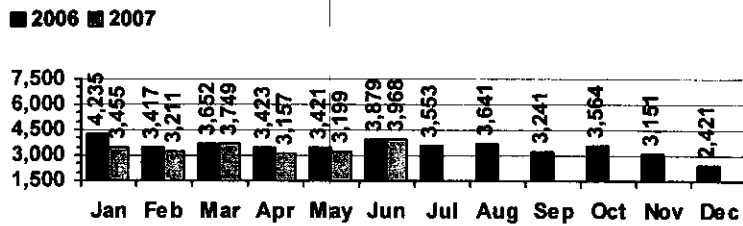

SERVICES

Total Number of Reference Questions Answered