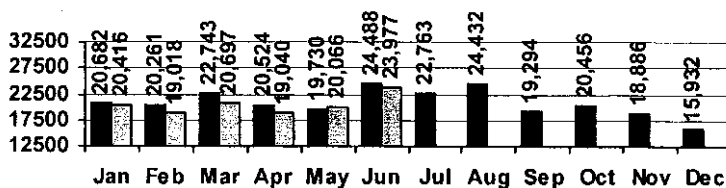

VISITS

Patron Exit Count

■ 2006 □ 2007

Average visits per day: 922.2
Circulations per visit: 2.9

Total number of library card holders: 25,730