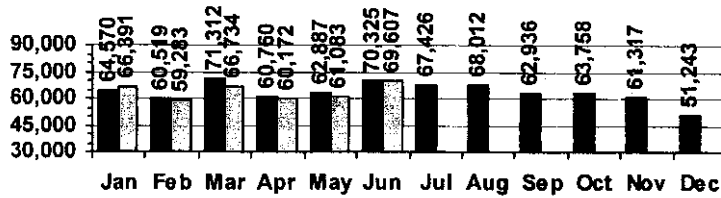

## Logan Library Monthly Report June 2007

### CIRCULATION

#### Total Circulation

■ 2006 □ 2007

Average Daily Circulation: 2,677  
Highest day: 4,056 on Mon, Jun 04