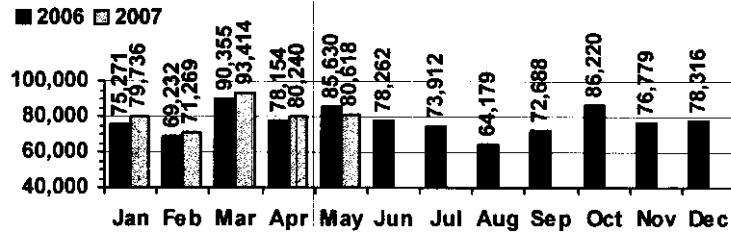

Logan Library Monthly Report May 2007

CIRCULATION

Total Circulation

■ 2006 □ 2007

Average Daily Circulation: 2,349
Highest day: 3,695 on Tue, May 29

HOLDINGS

	Donations	Purchases	Discards
Fiction	53	405	524
Nonfiction	21	189	340
Audiovisual	10	125	508
Total	84	719	1,372

Items in collection: 178,199
Titles in collection: 135,986

E-Resources			
Total	Added	Overlays	Discarded
12,330	29	0	0

VISITS

Patron Exit Count

■ 2006 □ 2007

Average visits per day: 771.8
Circulations per visit: 3.0

Total number of library card holders: 25,734

SERVICES

Total Number of Reference Questions Answered

Number of Online Visits

PROGRAMS / PROJECTS

1. Storytime:	Number of Sessions:	18
	Average Attendance:	20.2
	Total Attendance:	364
	Adult Visitors:	4