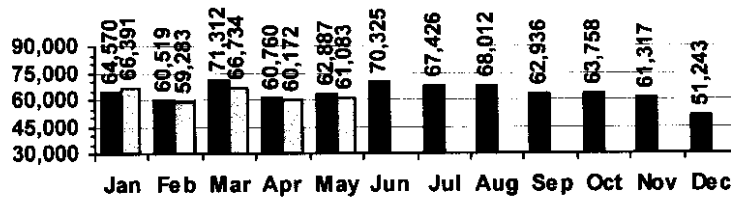

Logan Library Monthly Report May 2007

CIRCULATION

Total Circulation

■ 2006 □ 2007

Average Daily Circulation: 2,349
Highest day: 3,695 on Tue, May 29

HOLDINGS

	Donations	Purchases	Discards
Fiction	53	405	524
Nonfiction	21	189	340
Audiovisual	10	125	508
Total	84	719	1,372

Items in collection: 178,199
Titles in collection: 135,986

E-Resources			
Total	Added	Overlays	Discarded
12,330	29	0	0

VISITS

Patron Exit Count

■ 2006 □ 2007

Average visits per day: 771.8
Circulations per visit: 3.0