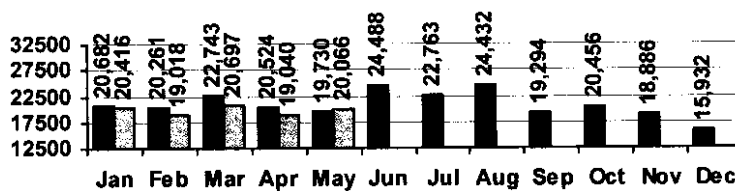

Logan Library Monthly Report May 2007

CIRCULATION

Total Circulation

■ 2006 □ 2007

Average Daily Circulation: 2,349
Highest day: 3,695 on Tue, May 29

HOLDINGS

	Donations	Purchases	Discards
Fiction	53	405	524
Nonfiction	21	189	340
Audiovisual	10	125	508
Total	84	719	1,372

Items in collection: 178,199
Titles in collection: 135,986

E-Resources			
Total	Added	Overlays	Discarded
12,330	29	0	0

VISITS

Patron Exit Count

■ 2006 □ 2007

Average visits per day: 771.8
Circulations per visit: 3.0