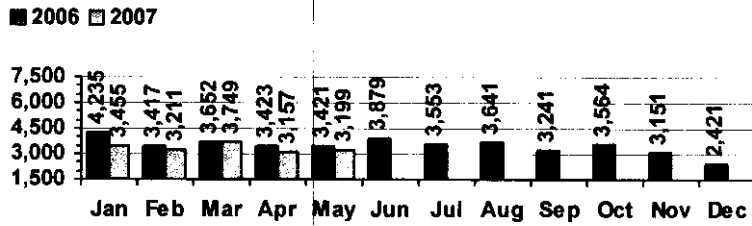

Logan Library Monthly Report May 2007

CIRCULATION

Total Circulation

■ 2006 □ 2007

Average Daily Circulation: 2,349
Highest day: 3,695 on Tue, May 29

HOLDINGS

	Donations	Purchases	Discards
Fiction	53	405	524
Nonfiction	21	189	340
Audiovisual	10	125	508
Total	84	719	1,372

Items in collection: 178,199
Titles in collection: 135,986

E-Resources			
Total	Added	Overlays	Discarded
12,330	29	0	0

VISITS

Patron Exit Count

■ 2006 □ 2007

Average visits per day: 771.8
Circulations per visit: 3.0

Total number of library card holders: 25,734

SERVICES

Total Number of Reference Questions Answered

Number of Online Visits

PROGRAMS / PROJECTS

1. Storytime:	Number of Sessions:	18
	Average Attendance:	20.2
	Total Attendance:	364
	Adult Visitors:	4