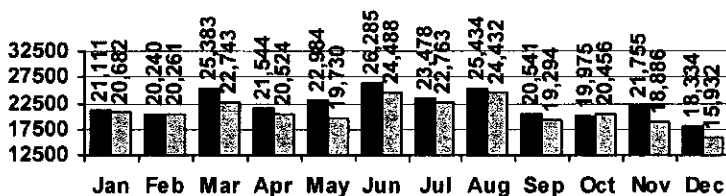

VISITS

Patron Exit Count

■ 2005 □ 2006

Average visits per day: 692.7
 Circulations per visit: 3.2

Total number of library card holders: 26,040

SERVICES

Total Number of Reference Questions Answered

■ 2005 ■ 2006