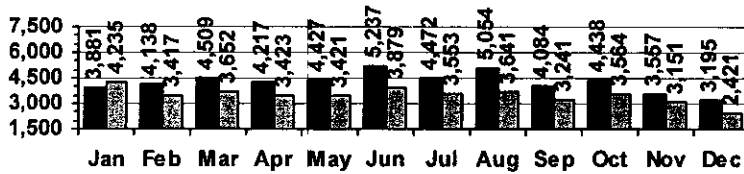

VISITS

Patron Exit Count

■ 2005 □ 2006

Average visits per day: 692.7
 Circulations per visit: 3.2

Total number of library card holders: 26,040

SERVICES

Total Number of Reference Questions Answered

■ 2005 ■ 2006

Number of Online Visits

■ 2005 ■ 2006

PROGRAMS / PROJECTS

1. Storytime:	Number of Sessions:	6
	Average Attendance:	16.5
	Total Attendance:	99
	Adult Visitors:	0

2. Ongoing Projects:

A. Cataloging - FSF series project - Janet and Karen