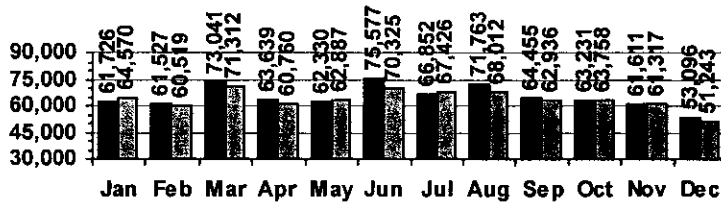

THE LOGAN LIBRARY
 255 NORTH MAIN LOGAN, UTAH 84321-3914
 (435) 716-9123 Fax (435) 753-5026

**Logan Library Monthly Report
 December 2006**

CIRCULATION

Total Circulation

■ 2005 □ 2006

Average Daily Circulation: 2,227
 Highest day: 2,960 on Tue, Dec 05

VISITS

Patron Exit Count

■ 2005 □ 2006

Average visits per day: 692.7
 Circulations per visit: 3.2

Total number of library card holders: 26,040

SERVICES

Total Number of Reference Questions Answered

■ 2005 ■ 2006