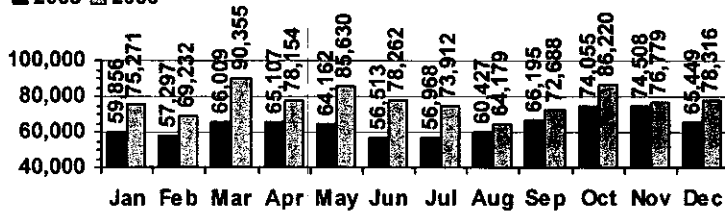

VISITS

Patron Exit Count

■ 2005 □ 2006

Average visits per day: 692.7
 Circulations per visit: 3.2

Total number of library card holders: 26,040

SERVICES

Total Number of Reference Questions Answered

■ 2005 ■ 2006

Number of Online Visits

■ 2005 ■ 2006

PROGRAMS / PROJECTS

1. Storytime:	Number of Sessions:	6
	Average Attendance:	16.5
	Total Attendance:	99
	Adult Visitors:	0

2. Ongoing Projects:

A. Cataloging - FSF series project - Janet and Karen